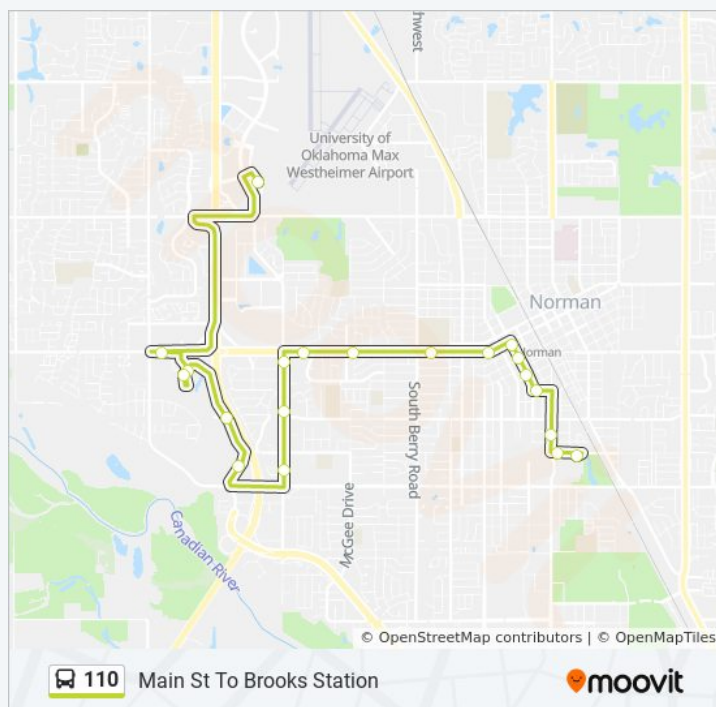

110 bus Info

Direction: Healthplex Parkway To Norman Transit Center

Stops: 11

Trip Duration: 28 min

Line Summary:

[110 bus Line Map](#)

Direction: Main St To Brooks Station

20 stops

Saturday

10:27 AM - 6:27 PM

110 bus Info

Direction: Main St To Brooks Station

Stops: 20

Trip Duration: 23 min

Line Summary:

Direction: Norman Transit Center To Healthplex Parkway

14 stops

[VIEW LINE SCHEDULE](#)

Norman Tc Bay D

Gray/St University

Main/Berry

Main/Shery

24th Ave & Hemphill Dr

24th Nw/Tee Dr

24th Nw/Robinson

24th Ave & Mt. Williams Dr

110 bus Time Schedule

Norman Transit Center To Healthplex Parkway

Route Timetable:

Sunday Not Operational

Monday 7:30 AM - 9:30 PM

Tuesday 7:30 AM - 9:30 PM