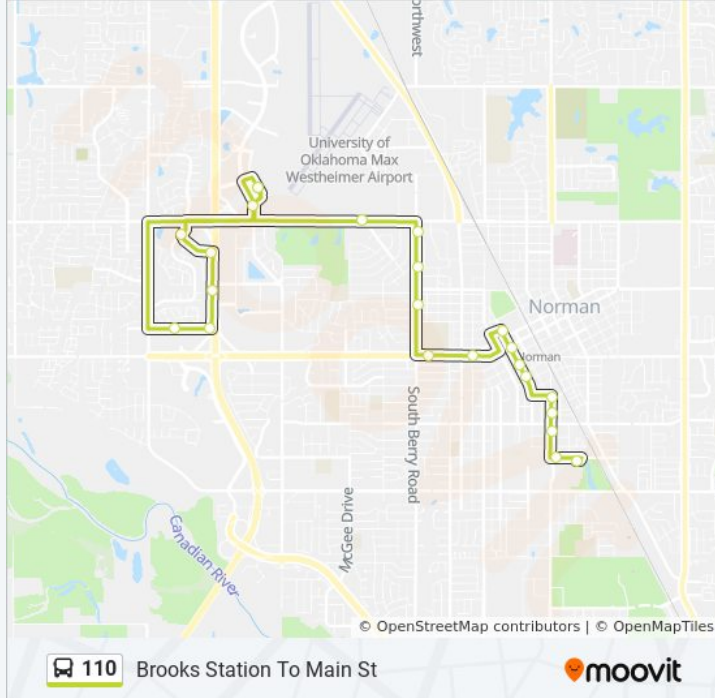

Use the Moovit App to find the closest 110 bus station near you and find out when is the next 110 bus arriving.

Direction: Brooks Station To Main St
 23 stops
[VIEW LINE SCHEDULE](#)

- Brook Street Station
- Brooks/Monnet
- Jenkins/Felgar Ob
- Jenkins Ave @ W Boyd St North
- Jenkins Ave @ E Duffy St
- Webster/Apache Ob
- Webster/Eufala Ob
- Webster @ Main
- N Webster Ave @ W Tonhawa St
- W Main St @ N Lahoma Ave
- Main/Berry
- N Berry Rd @ Iowa St
- Berry/Denison
- Berry/Dorchester
- W Robinson St @ S Woods Ave
- Crest @ 24th Ave
- 24th Nw/Robinson
- Rambling Oaks/Northwest Blvd
- Northwest Blvd @ N Interstate Dr
- N Interstate Dr @ Copperfield Dr
- River Oaks Dr @ N Interstate Dr

110 bus Info

Direction: Brooks Station To Main St
Stops: 23
Trip Duration: 27 min
Line Summary:

Cotswold Dr @ River Oaks Dr

36th Nw/River Oaks - Post Office

Direction: Healthplex Parkway To Norman Transit Center

11 stops

[VIEW LINE SCHEDULE](#)

Healthplex Pkwy/ Rc Luttrell Dr

Tecumseh/Medical Park Dr

24th Ave NW & Mt. Williams Dr Ib

24th Nw/Robinson

24th Nw/Tee Dr

24th/Hemphill Ib

110 bus Info

Direction: Healthplex Parkway To Norman Transit Center

Stops: 11

Trip Duration: 28 min

Line Summary:

[110 bus Line Map](#)

Direction: Main St To Brooks Station

20 stops