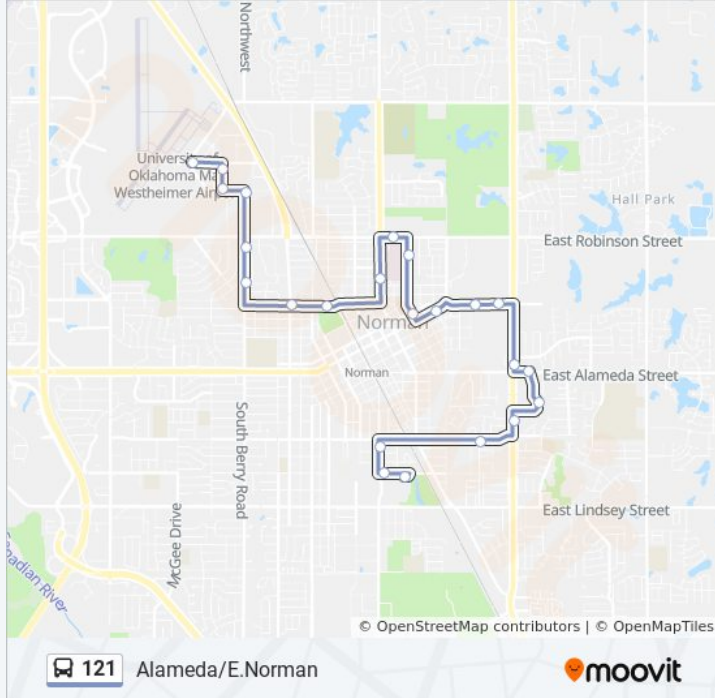

**121 bus Info**

**Direction:** Alameda East To Brooks Station

**Stops:** 16

**Trip Duration:** 21 min

**Line Summary:**

**Direction: Brooks Station To Alameda East**

23 stops

[VIEW LINE SCHEDULE](#)

**121 bus Time Schedule**

Brooks Station To Alameda East Route Timetable:

Sunday	Not Operational
Monday	7:00 AM - 9:00 PM
Tuesday	7:00 AM - 9:00 PM
Wednesday	7:00 AM - 9:00 PM
Thursday	7:00 AM - 9:00 PM
Friday	7:00 AM - 9:00 PM
Saturday	10:00 AM - 6:00 PM

**121 bus Info**

**Direction:** Brooks Station To Alameda East

**Stops:** 23

**Trip Duration:** 29 min

**Line Summary:**

- Berry/Dorchester
- Berry/Westheimer
- Halley/Westheimer
- Halley/Lexington - Ymca
- Westheimer Terminal

**Direction: Norman Transit Center To Ymca**

9 stops  
[VIEW LINE SCHEDULE](#)

- Norman Tc Bay E
- Normanlibrary
- N Flood Ave/Acres St
- Berry/Acres
- Berry/Denison
- Berry/Dorchester
- Berry/Westheimer
- Halley/Westheimer
- Halley/Lexington - Ymca