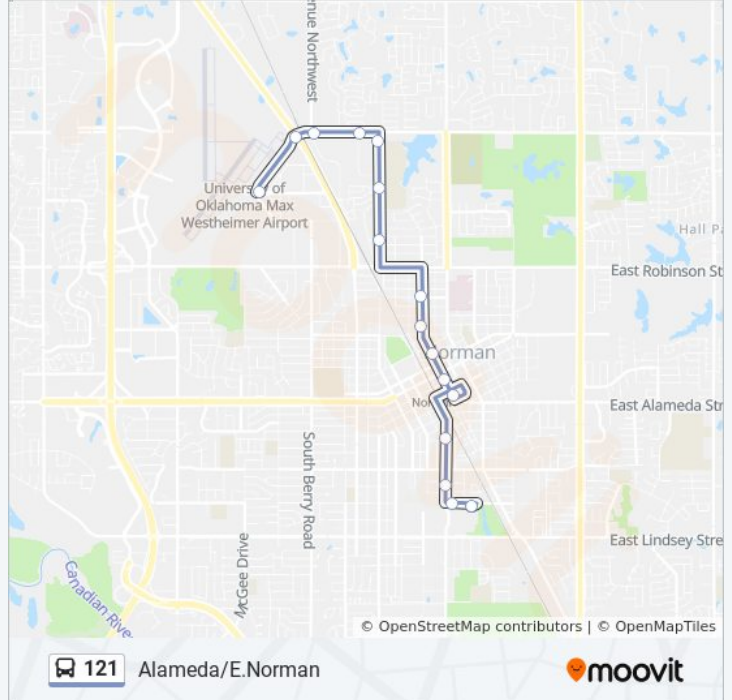

121

Alameda East To Brooks Station

Get The App

The 121 bus line (Alameda East To Brooks Station) has 4 routes. For regular weekdays, their operation hours are:  
 (1) Alameda East To Brooks Station: 7:29 AM - 9:29 PM(2) Brooks Station To Alameda East: 7:00 AM - 9:00 PM(3)  
 Norman Transit Center To Ymca: 7:01 AM - 9:01 PM(4) Ymca To Norman Transit Center: 7:11 AM - 9:11 PM  
 Use the Moovit App to find the closest 121 bus station near you and find out when is the next 121 bus arriving.

**Direction: Alameda East To Brooks Station**

16 stops

[VIEW LINE SCHEDULE](#)

- Westheimer Terminal
- Goddard/Flood
- Rock Creek/Industrial Blvd
- Rock Creek/Research Park
- Stebbeman/Rock Creek
- Stubbeman/Lexington - Norman North High School
- Stubbeman/Ridge Rd
- N Peters Ave @ E Johnson St
- N Peters Ave @ E Hughbert St
- N Peters Ave @ E Tonhawa St
- E Comanche St @ S Peters Ave
- S Peters Ave @ E Symmes St
- Jenkins Ave @ W Duffy St
- Jenkins/Felgar lb
- Brooks/Jenkins
- Brook Street Station

**121 bus Time Schedule**

Alameda East To Brooks Station Route Timetable:

Sunday	Not Operational
Monday	7:29 AM - 9:29 PM
Tuesday	7:29 AM - 9:29 PM
Wednesday	7:29 AM - 9:29 PM
Thursday	7:29 AM - 9:29 PM
Friday	7:29 AM - 9:29 PM
Saturday	10:29 AM - 6:29 PM

**121 bus Info**

**Direction:** Alameda East To Brooks Station

**Stops:** 16

**Trip Duration:** 21 min

**Line Summary:**

**Direction: Brooks Station To Alameda East**

23 stops

[VIEW LINE SCHEDULE](#)