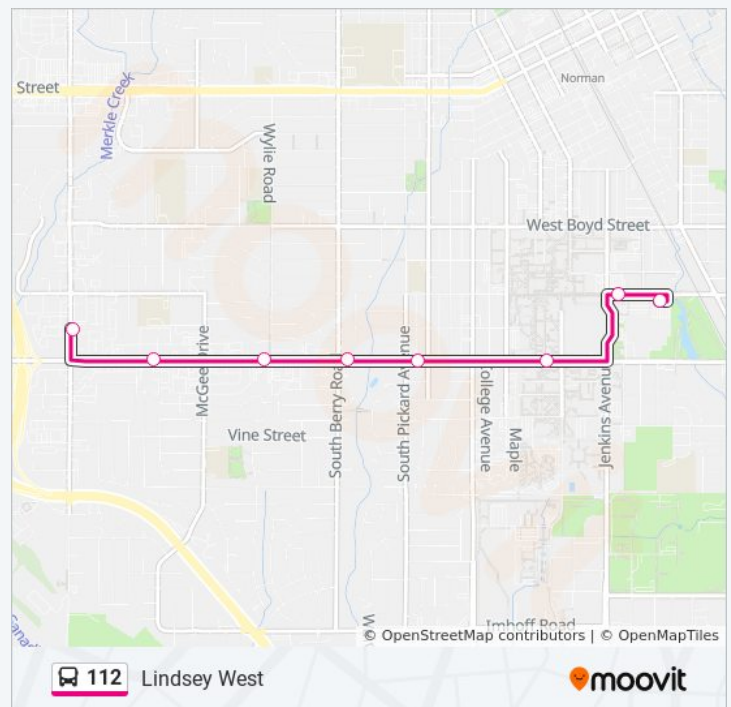

112 bus Info

Direction: 36th Nw/Havenbrook To Norman Transit Center

Stops: 18

Trip Duration: 28 min

Line Summary:

[112 bus Line Map](#)

Direction: Brooks Station To Lindsey West

112 bus Time Schedule

Lindsey/Crown Pointe

24th Sw/Lindsey

Brooks Station To Lindsey West Route Timetable:

| | |
|-----------|--------------------|
| Sunday | Not Operational |
| Monday | 7:00 AM - 9:30 PM |
| Tuesday | 7:00 AM - 9:30 PM |
| Wednesday | 7:00 AM - 9:30 PM |
| Thursday | 7:00 AM - 9:30 PM |
| Friday | 7:00 AM - 9:30 PM |
| Saturday | 10:00 AM - 6:30 PM |

112 bus Info

Direction: Brooks Station To Lindsey West

Stops: 8

Trip Duration: 9 min

Line Summary:

Direction: Lindsey West To Brooks Station

12 stops

[VIEW LINE SCHEDULE](#)

Direction: Lindsey West To Brooks Station

Stops: 12

Trip Duration: 12 min

Line Summary:

Direction: Norman Transit Center To 36th Nw/Havenbrook

16 stops

[VIEW LINE SCHEDULE](#)

Norman Tc Bay C