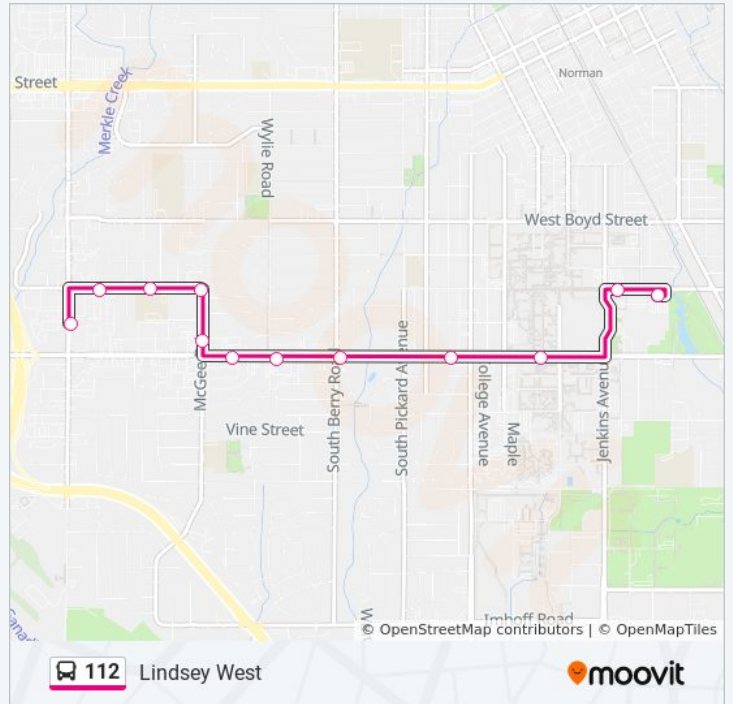

112 bus Info

Direction: Brooks Station To Lindsey West

Stops: 8

Trip Duration: 9 min

Line Summary:

Direction: Lindsey West To Brooks Station

12 stops

[VIEW LINE SCHEDULE](#)

Lindsey/Mcgee

Lindsey/Wylie E

Lindsey/Berry S

Lindsey/Lahoma

W Lindsey St @ Van Vleet Oval

Brooks/Jenkins

Brook Street Station

112 bus Info

Direction: Lindsey West To Brooks Station

Stops: 12

Trip Duration: 12 min

Line Summary:

Direction: Norman Transit Center To 36th Nw/Havenbrook

16 stops

[VIEW LINE SCHEDULE](#)

Norman Tc Bay C

112 bus Info

Direction: Norman Transit Center To 36th Nw/Havenbrook

Stops: 16

Trip Duration: 24 min

Line Summary:

Main/Ed Noble Pkwy - Sooner Mall

36th. Ave Nw/W. Main St.

36th Nw/ Quail