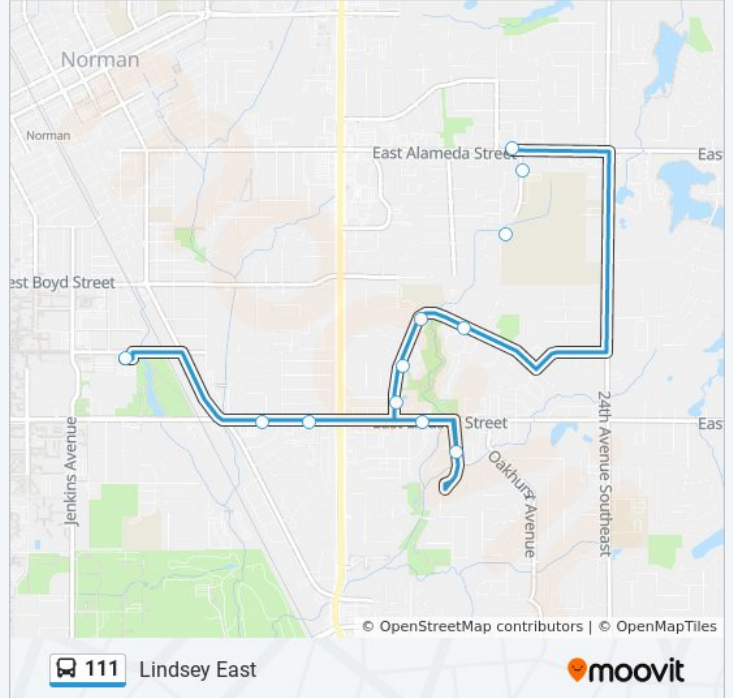

E Lindsey/Alameda

Get The App

The 111 bus line (E Lindsey/Alameda) has 4 routes. For regular weekdays, their operation hours are:
 (1) Brooks Station To Lindsey East: 7:00 AM - 9:30 PM
 (2) Griffin Hosptal To Norman Transit Center: 6:58 AM - 8:58 PM
 (3) Lindsey East To Brooks Station: 7:14 AM - 9:44 PM
 (4) Norman Transit Center To Griffin Hosptal: 7:30 AM - 9:30 PM

Use the Moovit App to find the closest 111 bus station near you and find out when is the next 111 bus arriving.

Direction: Brooks Station To Lindsey East
 12 stops
[VIEW LINE SCHEDULE](#)

- Brook Street Station
- Lindsey/Delaware Ln
- Lindsey/Houston
- Lindsey/Biloxi - Riverbend Apts
- Creekside Dr @ Houston Ave
- Biloxi Dr @ Louisiana St
- Biloxi Dr @ S Virginia St
- Biloxi Dr @ Beaumont Dr
- Beaumont Dr @ Sinclair Dr
- Vicksburg/Vicksburg Cir
- Vicksburg/Alameda - Irving Middle School
- Valameda/Vicksburg

111 bus Info

Direction: Brooks Station To Lindsey East
Stops: 12
Trip Duration: 14 min
Line Summary:

Direction: Griffin Hospital To Norman Transit Center

20 stops

[VIEW LINE SCHEDULE](#)

- Main St @ Reed Ave Ib
- 12th Ne/Cleveland County Health Dept
- 12th Ne/Morren Dr
- Alameda/Triad Village Dr
- Alameda/Shiloh
- Vicksburg/Alameda - Irving Middle School
- Vicksburg/Dover St
- Beaumont Dr/ Colonial Commons Park
- Brandywine Ln/Lindsey St
- Lindsey/Oakhurst
- Lindsey St @ Biloxi Dr- Ib
- Lindsey St @ 12th Ave Ib
- Brooks/Monnet
- Trout Ave/Brooks St Ib
- Jenkins/Felgar Ob
- Duffy St @ Deans Row Ave Ib
- Webster/Apache Ob
- Webster/Eufala Ob

111 bus Info

Direction: Griffin Hospital To Norman Transit Center

Stops: 20

Trip Duration: 27 min

Line Summary:

 [111 bus Line Map](#)

Webster @ Main

Norman Tc Bay B