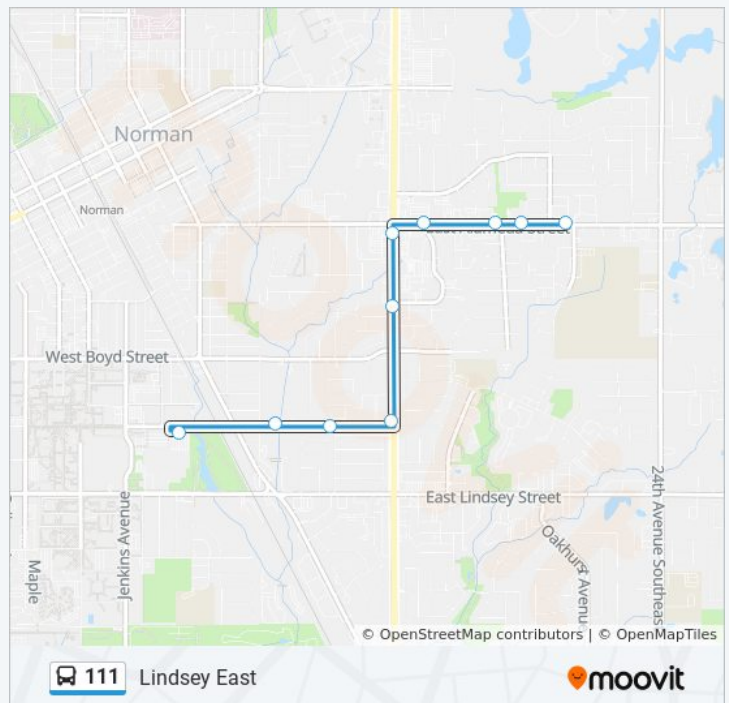

111 bus Info

Direction: Brooks Station To Lindsey East
Stops: 12
Trip Duration: 14 min
Line Summary:

Direction: Griffin Hospital To Norman Transit Center

20 stops

[VIEW LINE SCHEDULE](#)

- Main St @ Reed Ave Ib
- 12th Ne/Cleveland County Health Dept
- 12th Ne/Morren Dr
- Alameda/Triad Village Dr
- Alameda/Shiloh
- Vicksburg/Alameda - Irving Middle School
- Vicksburg/Dover St
- Beaumont Dr/ Colonial Commons Park
- Brandywine Ln/Lindsey St
- Lindsey/Oakhurst
- Lindsey St @ Biloxi Dr- Ib
- Lindsey St @ 12th Ave Ib
- Brooks/Monnet
- Trout Ave/Brooks St Ib
- Jenkins/Felgar Ob
- Duffy St @ Deans Row Ave Ib
- Webster/Apache Ob
- Webster/Eufala Ob

Direction: Lindsey East To Brooks Station

10 stops

[VIEW LINE SCHEDULE](#)

Valameda/Vicksburg

Alameda/Crestland

Alameda/Shiloh

Alameda/Triad Village Dr

12th Ave @ E Alameda St

12th Ave @ Mockingbird Ln

12th Ave @ E Brooks St

E Brooks St @ Barkley St

E Brooks St @ Oklahoma Ave

Brook Street Station

111 bus Time Schedule

Lindsey East To Brooks Station Route Timetable:

Sunday	Not Operational
Monday	7:14 AM - 9:44 PM
Tuesday	7:14 AM - 9:44 PM
Wednesday	7:14 AM - 9:44 PM
Thursday	7:14 AM - 9:44 PM
Friday	7:14 AM - 9:44 PM
Saturday	10:14 AM - 6:44 PM

111 bus Info

Direction: Lindsey East To Brooks Station

Stops: 10

Trip Duration: 8 min

Line Summary:

Direction: Norman Transit Center To Griffin Hospital

20 stops

[VIEW LINE SCHEDULE](#)