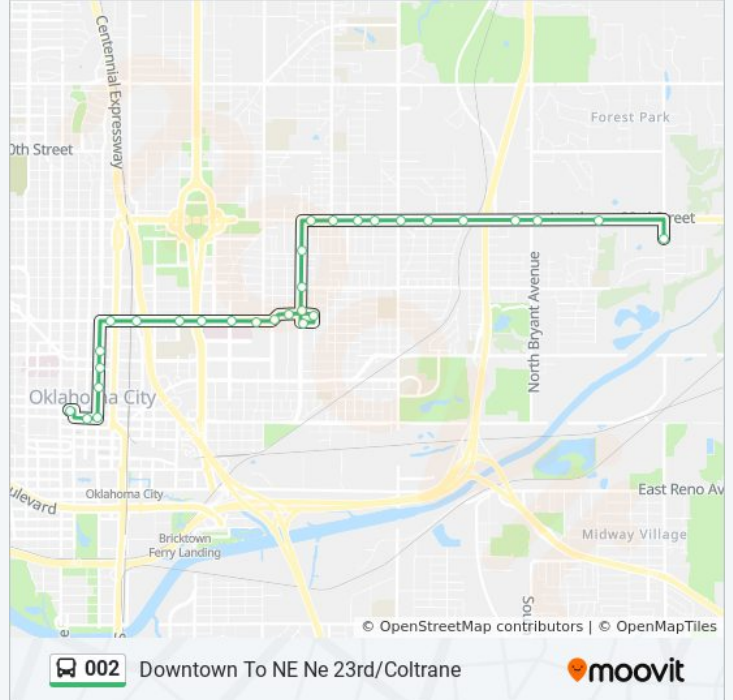

002

Downtown To NE Ne 23rd/Coltrane

View In Website Mode

The 002 bus line (Downtown To NE Ne 23rd/Coltrane) has 2 routes. For regular weekdays, their operation hours are: (1) Downtown To NE Ne 23rd/Coltrane: 5:35 AM - 6:35 PM(2) NE 23rd/Coltrane To Downtown: 6:02 AM - 7:02 PM Use the Moovit App to find the closest 002 bus station near you and find out when is the next 002 bus arriving.

Direction: Downtown To NE Ne 23rd/Coltrane

30 stops

[VIEW LINE SCHEDULE](#)

- Transit Center Bay P
- NW 4th St @ Harvey
- N Robinson Ave @ NW 4th St
- N Robinson Ave @ NW 7h St
- N Robinson Ave @ NW 9th St
- N Robinson Ave @ N Broadway Cir
- NW 13th St @ N Broadway Pl
- NE 13th St @ Oklahoma
- NE 13th St @ Stiles
- NE 13th St @ Lincoln Blvd
- NE 13th St @ Phillips
- NE 13th St @ Health Sciences Center
- NE 13th St @ Stonewall
- NE 13th St @ Everest
- N Kate Ave @ NE 13th St
- Mcguire Plaza
- N Lottie Ave @ NE 13th St
- N Lottie Ave @ NE 16th St
- N Lottie Ave @ NE 20th St
- NE 23rd St @ Kate
- NE 23rd St @ Prospect Ave
- NE 23rd St @ N Kelham Ave

002 bus Info

Direction: Downtown To NE Ne 23rd/Coltrane

Stops: 30

Trip Duration: 27 min

Line Summary:

NE 23rd St @ Hood Ave
 NE 23rd St @ Mik Blvd
 NE 23rd St @ N Highland Dr
 NE 23rd St @ Miramar
 NE 23rd St @ Farris Ave
 NE 23rd St @ Bryant
 NE 23rd St @ Ray
 N Coltrane Rd @ NE 20th St

Direction: NE 23rd/Coltrane To Downtown

32 stops

[VIEW LINE SCHEDULE](#)

N Coltrane Rd @ NE 20th St
 NE 16th St @ N Coltrane Rd
 NE 16th St @ Redbud Dr
 NE 16th St @ Washington Blvd
 NE 16th St @ N Michigan St
 NE 16th St @ N Bryant
 NE 16th St @ Edwards Ave
 Grand Blvd @ NE 16th St
 NE Grand Blvd @ NE Success
 NE 23rd St @ Miramar Blvd
 NE 23rd St @ N Highland Dr
 NE 23rd St @ Mik Blvd
 NE 23rd St @ Rhode Island
 NE 23rd St @ N Prospect Ave
 Lottie at NE 23rd St
 N Lottie Ave @ NE 20th St
 N Lottie Ave @ NE 16th St
 NE 12th St @ Lottie