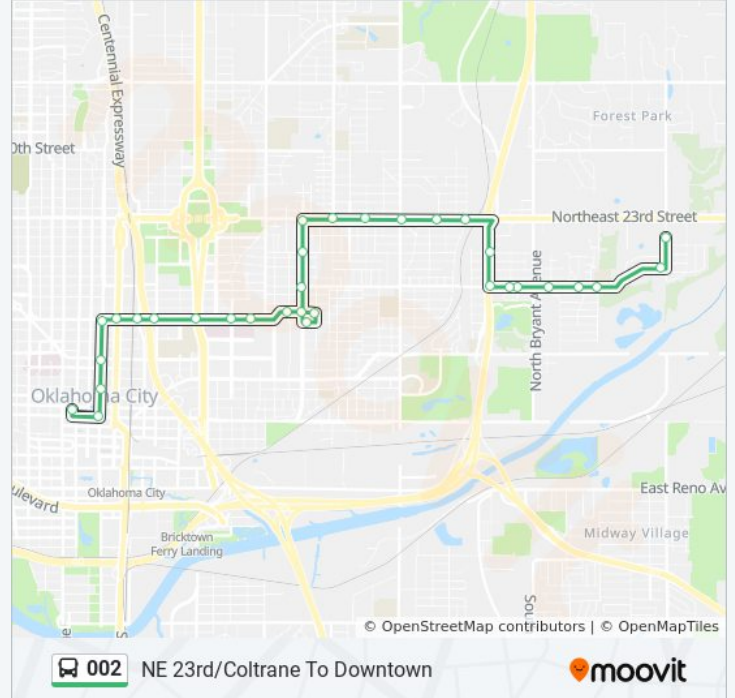

NE 13th St @ N Kate Ave

NE 13th St @ Lottie

NE 13th St @ N Everest Ave

NE 13th St @ N Phillips Ave

NE 13th St @ N Phillips Ave

NE 13th St @ Lincoln Blvd

NE 13th St @ N Walnut Ave

NE 13th St @ Oklahoma

NW 13th St @ N Broadway Ave

Robinson Ave @ NE 13th St

N Robinson Ave @ NW 10th St

Robinson Ave @ NW 7th St

NW 4th St @ Robinson

Transit Center Bay P

002 bus time schedules and route maps are available in an offline PDF at moovitapp.com. Use the [Moovit App](#) to see live bus times, train schedule or subway schedule, and step-by-step directions for all public transit in Oklahoma City.

[About Moovit](#) · [MaaS Solutions](#) · [Supported Countries](#) · [Mooviter Community](#)

© 2023 Moovit - All Rights Reserved

Check Live Arrival Times