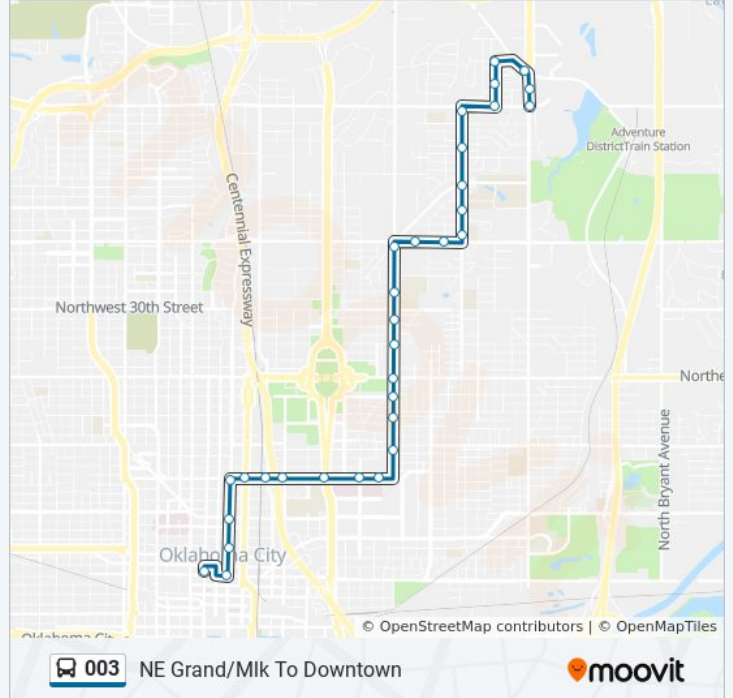

003

Downtown To NE Grand/Mlk

View In Website Mode

The 003 bus line (Downtown To NE Grand/Mlk) has 2 routes. For regular weekdays, their operation hours are:
 (1) Downtown To NE Grand/Mlk: 5:50 AM - 6:50 PM (2) NE Grand/Mlk To Downtown: 6:17 AM - 7:17 PM
 Use the Moovit App to find the closest 003 bus station near you and find out when is the next 003 bus arriving.

003 bus Info

Direction: Downtown To NE Grand/Mlk

Stops: 31

Trip Duration: 27 min

Line Summary:

N Prospect Ave @ NE 36th St
 N Prospect Ave @ Staton Dr
 N Prospect Ave @ Springlake Dr
 N Prospect Ave @ NE 42nd St
 Prospect @ NE 44th Ob
 N Prospect Ave @ NE 48th St
 1688 NE 50th St
 NE 50th St @ Nebraska
 N Martin Luther King Ave @ NE 50th St

Direction: NE Grand/MLK To Downtown

32 stops

[VIEW LINE SCHEDULE](#)

N Martin Luther King Ave @ NE 50th St
 N Martin Luther King Ave @ NE 52nd St
 NE Grand Blvd @ MLK
 N Rhode Island Ave @ NE 56th St
 N Rhode Island Ave @ NE 53rd St
 NE 50th St @ N Rhode Island Ave
 Prospect @ NE 50th St
 N Prospect Ave @ NE 45th St
 N Prospect Ave @ Springlake Dr
 N Prospect Ave @ NE 40th St
 N Prospect Ave @ NE 37th St
 NE 36th St @ Kate
 NE 36th St @ N Everest Ave
 N Kelley Ave @ NE 36th St
 N Kelley Ave @ NE 32nd St
 N Kelley Ave @ NE 29th St
 N Kelley Ave @ NE 26th St
 N Kelley Ave @ NE 23rd St

003 bus Info

Direction: NE Grand/MLK To Downtown

Stops: 32

Trip Duration: 28 min

Line Summary:

N Kelley Ave @ NE 21st St
N Kelley Ave @ NE 19th St
N Kelley Ave @ NE 16th St
NE 13th St @ N Phillips Ave
NE 13th St @ N Phillips Ave
NE 13th St @ Lincoln Blvd
NE 13th St @ N Walnut Ave
NE 13th St @ Oklahoma
NW 13th St @ N Broadway Ave
Robinson Ave @ NE 13th St
N Robinson Ave @ NW 10th St
Robinson Ave @ NW 7th St
NW 4th St @ Robinson
Transit Center Bay R