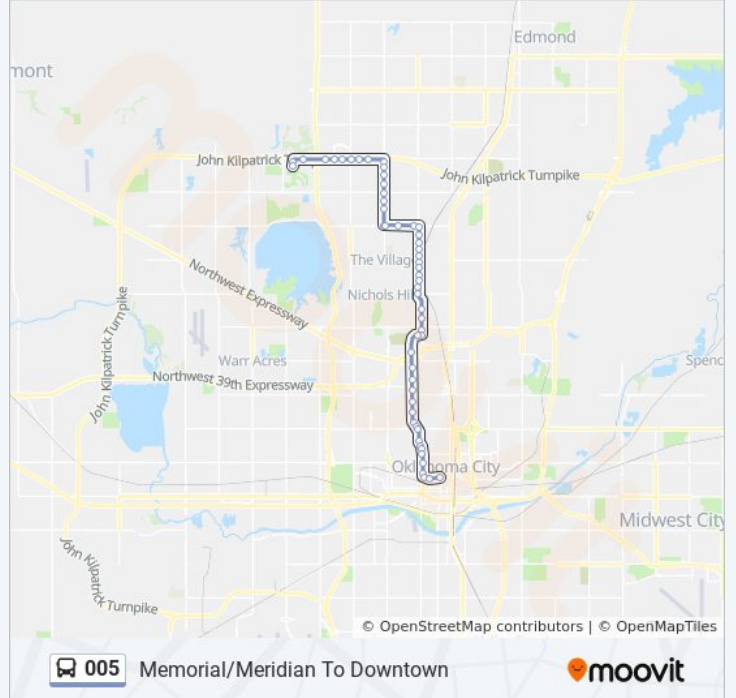

005

Downtown To Memorial/Meridian

View In Website Mode

The 005 bus line (Downtown To Memorial/Meridian) has 2 routes. For regular weekdays, their operation hours are:
 (1) Downtown To Memorial/Meridian: 6:05 AM - 11:05 PM
 (2) Memorial/Meridian To Downtown: 5:35 AM - 11:05 PM
 Use the Moovit App to find the closest 005 bus station near you and find out when is the next 005 bus arriving.

005 bus Time Schedule

Downtown To Memorial/Meridian Route Timetable:

Sunday	5:35 AM - 5:35 PM
Monday	6:05 AM - 11:05 PM
Tuesday	6:05 AM - 11:05 PM
Wednesday	6:05 AM - 11:05 PM
Thursday	6:05 AM - 11:05 PM
Friday	6:05 AM - 11:05 PM
Saturday	5:35 AM - 5:35 PM

005 bus Info

Direction: Downtown To Memorial/Meridian

Stops: 65

Trip Duration: 60 min

Line Summary:

Quail Springs Pkwy @ Att

W Memorial Rd @ Technology Dr

3525 W Memorial Dr

005 bus Info

Direction: Memorial/Meridian To Downtown

Stops: 54

Trip Duration: 55 min

Line Summary:

W Hefner Rd @ N Military Ave
N Western Ave @ W Hefner Rd
N Western Ave @ NW 104th St
N Western Ave @ Hoyt
N Western Ave @ NW 98th St
N Western Ave @ NW 95th St
N Western Ave @ NW 92nd St
N Western Ave @ NW 90th St
N Western Ave @ NW 87th St
N Western Ave @ NW 84th St
N Western Ave @ NW 81st St
N Western Ave @ W Wilshire Blvd
N Western Ave @ Marlboro
N Western Ave @ Fenwick Pl
N Western Ave @ Chesapeake Dr
N Classen Blvd @ Western
N Classen Blvd @ NW Grand Blvd
Belle Isle Station
N Classen Blvd @ NW 47th St
N Classen Blvd @ NW 42nd St
N Classen Blvd @ NW 38th St
N Classen Blvd @ NW 34th St
N Classen Blvd @ NW 30th St
N Classen Blvd @ NW 26th St
N Classen Blvd @ NW 24th St
N Classen Blvd @ NW 23rd St
N Classen Blvd @ NW 18th St
N Classen Blvd @ NW 16th St
N Classen Blvd @ NW 15th St
N Classen Blvd @ NW 13th St
Classen Blvd @ NW 10th St
N Classen Blvd @ NW 6th St
NW 4th St @ Classen