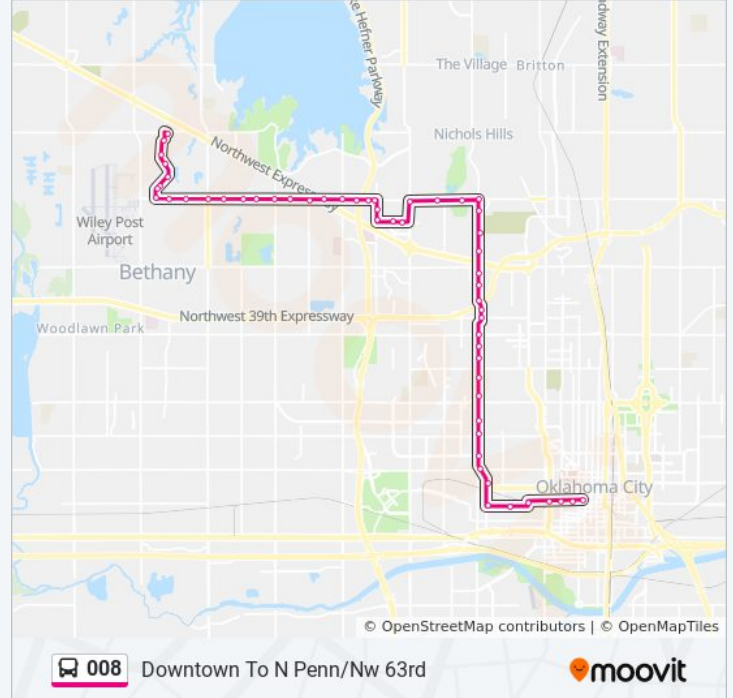

NW 63rd St @ N Libby Ave

NW 63rd St @ Ann Arbor Ter

NW 63rd St @ N Grove Ave

NW 63rd St @ N Macarthur Blvd

6401 NW 63rd St

NW 63rd St @ N College Ave

Lyrewood Ln @ NW 63rd St

NW 64th St @ Lyrewood Ln

Lyrewood Ln @ Galaxie Dr

Lyrewood Ln @ Greenwood Dr

7204 Lyrewood Ln

Lyrewood Ln @ Knight Lake Dr

Lyrewood Ln @ Decon Ave

W Wilshire Blvd @ Lyrewood Ln

Direction: N Penn/Nw 63rd To Downtown

55 stops

[VIEW LINE SCHEDULE](#)

W Wilshire Blvd @ Lyrewood Ln
W Wilshire Blvd @ NW 64th St
W Wilshire Blvd @ Brookside Dr
N Macarthur Blvd @ NW Expressway
N Macarthur Blvd @ NW 72nd St
N Macarthur Blvd @ Twin Lakes
N Macarthur Blvd @ NW 64th St
NW 63rd St @ N Macarthur Blvd
NW 63rd St @ N Grove Ave
NW 63rd St @ N Ann Arbor Ave
NW 63rd St @ Libby Ave
NW 63rd St @ N Meridian Ave
NW 63rd St @ Holiday Pl
NW 63rd St @ N Utah Ave
N Tulsa Ave @ NW 62nd Ter
Tulsa @ NW 56th St
NW 50th St @ N Tulsa Ave
NW 50th St @ Memory Ln
N Portland Ave @ NW 50th St
Deaconess Hospital
N Portland Ave @ NW 56th St
N Portland Ave @ NW 58th Ter
N Portland Ave @ Goodger Dr
NW 63rd St @ Styll
NW 63rd St @ N Independence Ave
NW 63rd St @ Drexel
NW 63rd St @ N May Ave
2600 NW 63rd St
N Pennsylvania Ave @ NW 63rd St

008 bus Info

Direction: N Penn/Nw 63rd To Downtown

Stops: 55

Trip Duration: 57 min

Line Summary:

N Pennsylvania Ave @ NW 59th Pl

N Pennsylvania Ave @ NW 56th Ter

N Pennsylvania Ave @ Belleview Dr