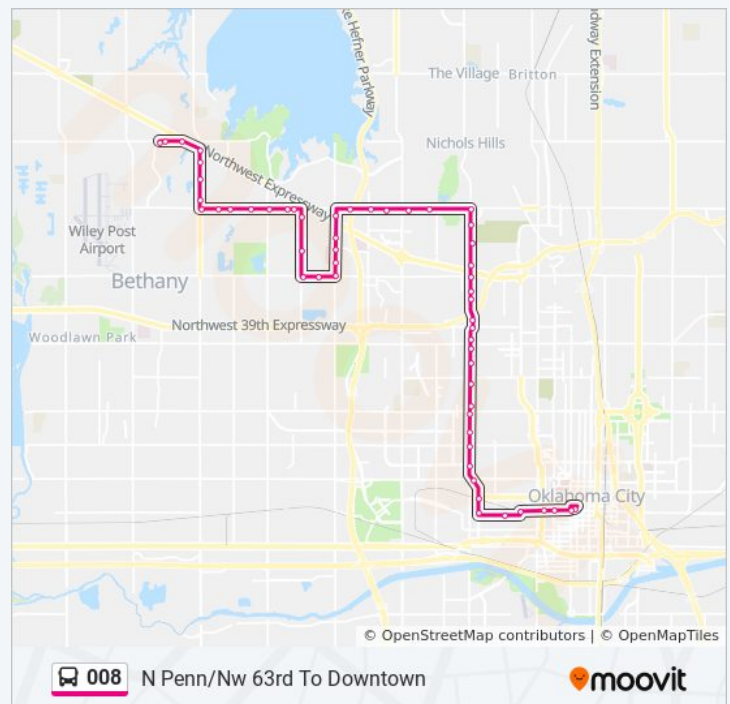

Lyrewood Ln @ Galaxie Dr

Lyrewood Ln @ Greenwood Dr

7204 Lyrewood Ln

Lyrewood Ln @ Knight Lake Dr

Lyrewood Ln @ Decon Ave

W Wilshire Blvd @ Lyrewood Ln

Direction: N Penn/Nw 63rd To Downtown

55 stops

[VIEW LINE SCHEDULE](#)

W Wilshire Blvd @ Lyrewood Ln
W Wilshire Blvd @ NW 64th St
W Wilshire Blvd @ Brookside Dr
N Macarthur Blvd @ NW Expressway
N Macarthur Blvd @ NW 72nd St
N Macarthur Blvd @ Twin Lakes
N Macarthur Blvd @ NW 64th St
NW 63rd St @ N Macarthur Blvd
NW 63rd St @ N Grove Ave
NW 63rd St @ N Ann Arbor Ave
NW 63rd St @ Libby Ave
NW 63rd St @ N Meridian Ave
NW 63rd St @ Holiday Pl
NW 63rd St @ N Utah Ave
N Tulsa Ave @ NW 62nd Ter
Tulsa @ NW 56th St
NW 50th St @ N Tulsa Ave
NW 50th St @ Memory Ln
N Portland Ave @ NW 50th St
Deaconess Hospital
N Portland Ave @ NW 56th St
N Portland Ave @ NW 58th Ter
N Portland Ave @ Goodger Dr
NW 63rd St @ Styll
NW 63rd St @ N Independence Ave
NW 63rd St @ Drexel
NW 63rd St @ N May Ave
2600 NW 63rd St
N Pennsylvania Ave @ NW 63rd St

008 bus Time Schedule

N Penn/Nw 63rd To Downtown Route Timetable:

Sunday	6:33 AM - 5:33 PM
Monday	5:33 AM - 6:33 PM
Tuesday	5:33 AM - 6:33 PM
Wednesday	5:33 AM - 6:33 PM
Thursday	5:33 AM - 6:33 PM
Friday	5:33 AM - 6:33 PM
Saturday	6:33 AM - 5:33 PM

008 bus Info

Direction: N Penn/Nw 63rd To Downtown

Stops: 55

Trip Duration: 57 min

Line Summary:

N Pennsylvania Ave @ NW 59th Pl

N Pennsylvania Ave @ NW 56th Ter

N Pennsylvania Ave @ Belleview Dr