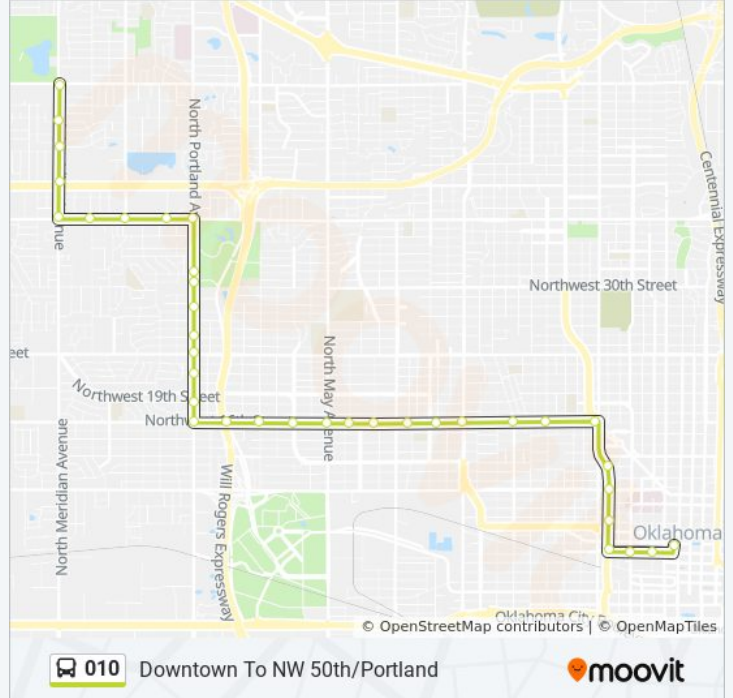

010

Downtown To NW 50th/Portland

View In Website Mode

The 010 bus line (Downtown To NW 50th/Portland) has 2 routes. For regular weekdays, their operation hours are: (1) Downtown To NW 50th/Portland: 6:05 AM - 6:05 PM(2) NW 50th/Portland To Downtown: 6:32 AM - 6:36 PM Use the Moovit App to find the closest 010 bus station near you and find out when is the next 010 bus arriving.

010 bus Time Schedule

Downtown To NW 50th/Portland Route Timetable:

Sunday	6:35 AM - 5:35 PM
Monday	6:05 AM - 6:05 PM
Tuesday	6:05 AM - 6:05 PM
Wednesday	6:05 AM - 6:05 PM
Thursday	6:05 AM - 6:05 PM
Friday	6:05 AM - 6:05 PM
Saturday	6:35 AM - 5:35 PM

010 bus Info

Direction: Downtown To NW 50th/Portland

Stops: 36

Trip Duration: 27 min

Line Summary:

N Portland Ave @ NW 21st St
 N Portland Ave @ NW 25th St
 N Portland Ave @
 N Portland Ave @ NW 30th St
 N Portland Ave @ NW 31st St
 Portland @ NW 36th
 NW 36th St @ Willow Springs Ave
 NW 36th St @ N Tulsa Ave
 NW 36th St @ Geraldine
 N Meridian Ave @ NW 36th St
 N Meridian Ave @ NW 39th St
 N Meridian Ave @ NW 43rd St
 N Meridian Ave @ NW 47th St
 NW 50th St @ N Meridian Ave

Direction: NW 50th/Portland To Downtown

35 stops

[VIEW LINE SCHEDULE](#)

NW 50th St @ N Meridian Ave
 NW 50th St @ Warren Ave
 NW 50th St @ N Tulsa Ave
 NW 50th St @ Memory Ln
 NW 50th St @ N Portland Ave
 N Portland Ave @ NW 46th St
 N Portland Ave @ NW 40th St
 N Portland Ave @ NW 39th St
 N Portland Ave @ NW 37th Pl
 N Portland Ave @ NW 36th St
 N Portland Ave @ Oliver St
 N Portland Ave @ NW 27th St
 NW 23rd St @ Portland
 N Portland Ave @ NW 21st St
 N Portland Ave @ NW 19th St