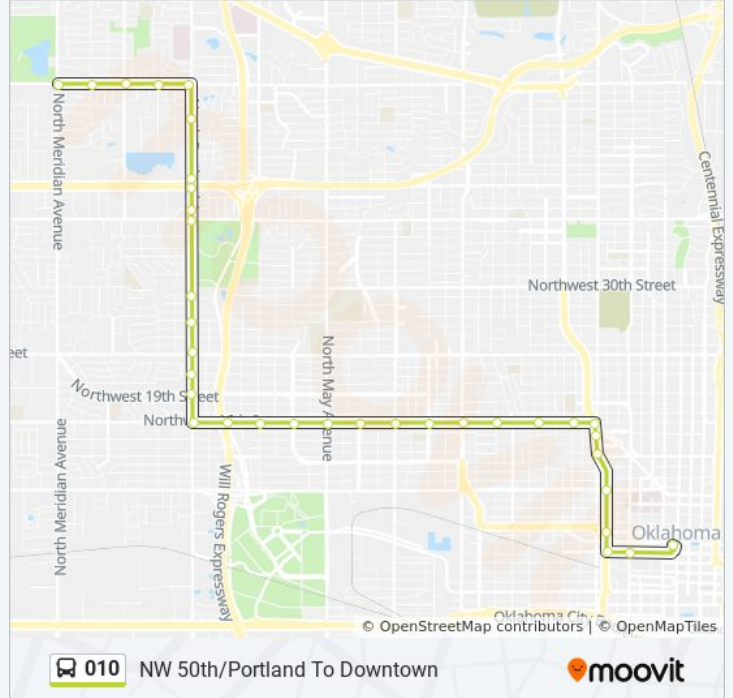

010

Downtown To NW 50th/Portland

View In Website Mode

The 010 bus line (Downtown To NW 50th/Portland) has 2 routes. For regular weekdays, their operation hours are: (1) Downtown To NW 50th/Portland: 6:05 AM - 6:05 PM(2) NW 50th/Portland To Downtown: 6:32 AM - 6:36 PM Use the Moovit App to find the closest 010 bus station near you and find out when is the next 010 bus arriving.

010 bus Info

Direction: Downtown To NW 50th/Portland

Stops: 36

Trip Duration: 27 min

Line Summary:

N Portland Ave @ NW 21st St
 N Portland Ave @ NW 25th St
 N Portland Ave @
 N Portland Ave @ NW 30th St
 N Portland Ave @ NW 31st St
 Portland @ NW 36th
 NW 36th St @ Willow Springs Ave
 NW 36th St @ N Tulsa Ave
 NW 36th St @ Geraldine
 N Meridian Ave @ NW 36th St
 N Meridian Ave @ NW 39th St
 N Meridian Ave @ NW 43rd St
 N Meridian Ave @ NW 47th St
 NW 50th St @ N Meridian Ave

Direction: NW 50th/Portland To Downtown

35 stops

[VIEW LINE SCHEDULE](#)

NW 50th St @ N Meridian Ave
 NW 50th St @ Warren Ave
 NW 50th St @ N Tulsa Ave
 NW 50th St @ Memory Ln
 NW 50th St @ N Portland Ave
 N Portland Ave @ NW 46th St
 N Portland Ave @ NW 40th St
 N Portland Ave @ NW 39th St
 N Portland Ave @ NW 37th Pl
 N Portland Ave @ NW 36th St
 N Portland Ave @ Oliver St
 N Portland Ave @ NW 27th St
 NW 23rd St @ Portland
 N Portland Ave @ NW 21st St
 N Portland Ave @ NW 19th St

010 bus Info

Direction: NW 50th/Portland To Downtown

Stops: 35

Trip Duration: 28 min

Line Summary:

NW 16th St @ N Portland Ave
NW 16th St @ NW Grand Blvd
NW 16th St @ N Independence Ave
NW 16th St @ N Drexel Blvd
NW 16th St @ N May Ave
NW 16th St @ N Miller Blvd
NW 16th St @ N Villa Ave
NW 16th St @ N Youngs Blvd
NW 16th St @ N Pennsylvania Ave
NW 16th St @ N Kentucky Ave
NW 16th St @ Marion Ave
NW 16th St @ N Ellison Ave
N Classen Blvd @ NW 16th St
N Classen Blvd @ NW 15th St
N Classen Blvd @ NW 13th St
Classen Blvd @ NW 10th St
N Classen Blvd @ NW 6th St
NW 4th St @ Classen
NW 4th St @ N Shartel Ave
Transit Center Bay J