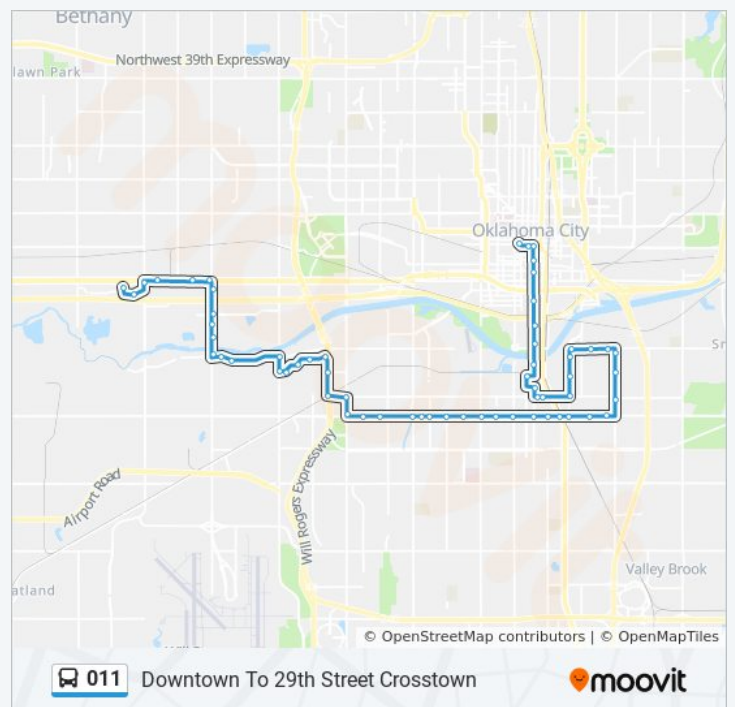

N Robinson Ave @ W Main St

NW 4th St @ Robinson

Transit Center Bay G

**Direction: Downtown To 29th Street Crosstown**

61 stops

[VIEW LINE SCHEDULE](#)

Transit Center Bay G

NW 4th St @ Harvey

S Robinson Ave @ SW 23rd St

SW 25th St @ S Robinson Ave

SW 25th St @ Broadway

S Central Ave @ SE 25th St

S Central Ave @ SE 21st St

S Central Ave @ SE 17th St

SE 15th St @ S Central Ave

SE 15th St @ S Durland Ave

800 SE 15th St

S High Ave @ SE 15th St

S High Ave @ SE 19th St

S High Ave @ SE 25th St

SE 29th St @ S Phillips Ave

SE 29th St @ S Durland Ave

SE 29th St @ Central

SE 29th St @ Shields Blvd

**011 bus Info**

**Direction:** Downtown To 29th Street Crosstown

**Stops:** 61

**Trip Duration:** 59 min

**Line Summary:**

SW 29th St @ Santa Fe

SW 29th St @ Robinson

SW 29th St @ S Walker Ave