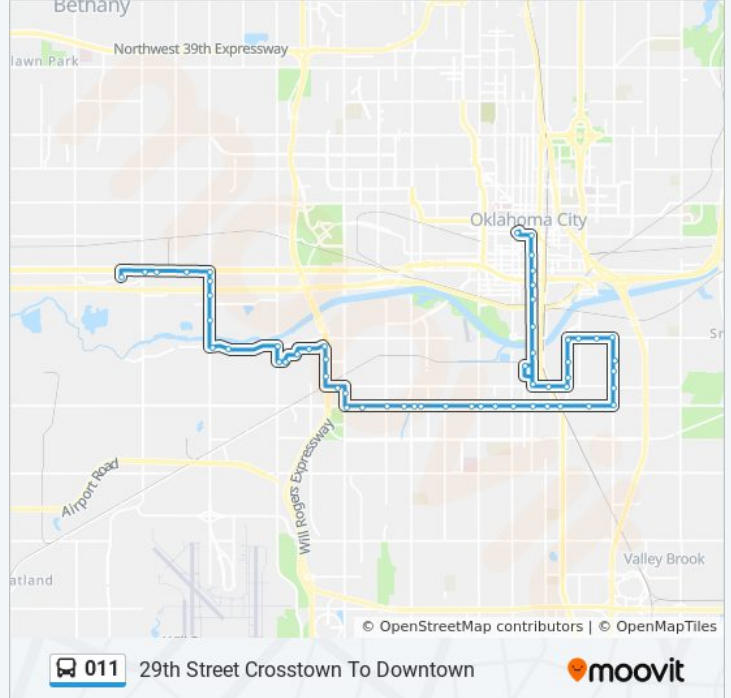

**011 bus Info**

**Direction:** 29th Street Crosstown To Downtown

**Stops:** 57

**Trip Duration:** 56 min

**Line Summary:**

SW 29th St @ S Miller Ave  
SW 29th St @ S Agnew Ave  
SW 29th St @ S Barnes Ave  
SW 29th St @ S Pennsylvania Ave  
SW 29th St @ S Virginia Ave  
SW 29th St @ S Blackwelder Ave  
SW 29th St @ S Klein Ave  
SW 29th St @ S Western Ave  
SW 29th St @ S Shartel Ave  
SW 29th St @ S Walker Ave  
SW 29th St @ S Robinson Ave  
SE 29th St @ S Santa Fe Ave  
SE 29th St @ Shields Blvd  
SE 29th St @ S Durland Ave  
S High Ave @ SE 29th St  
S High Ave @ SE 25th St  
S High Ave @ SE 22nd St  
S High Ave @ SE 19th St  
SE 15th St @ High  
SE 15th St @ S Phillips Ave  
SE 15th St @ S Byers Ave  
S Central Ave @ SE 15th St  
S Central Ave @ SE 20th St  
S Central Ave @ SE 23rd St  
SE 25th St @ S Central Ave  
SE 25th St @ Shields  
S Robinson Ave @ SW 25th St  
Andrews Square  
Robinson @ SW 17th St  
Robinson @ SW 13th St  
Robinson @ SW 7th St  
S Robinson Ave @ SW 4th St  
Robinson @ W Reno Ave

N Robinson Ave @ W Main St

NW 4th St @ Robinson

Transit Center Bay G

**Direction: Downtown To 29th Street Crosstown**

61 stops

[VIEW LINE SCHEDULE](#)

Transit Center Bay G

NW 4th St @ Harvey

N Robinson Ave @ NW 4th St

N Robinson Ave @ Park Ave

N Robinson Ave @ Sheridan

S Robinson Ave @ SW 5th St

S Robinson Ave @ SW 10th St

S Robinson Ave @ SW 14th St

S Robinson Ave @ SW 17th St

Andrews Square

S Robinson Ave @ SW 23rd St

SW 25th St @ S Robinson Ave

SW 25th St @ Broadway

S Central Ave @ SE 25th St

S Central Ave @ SE 21st St

S Central Ave @ SE 17th St

SE 15th St @ S Central Ave

SE 15th St @ S Durland Ave