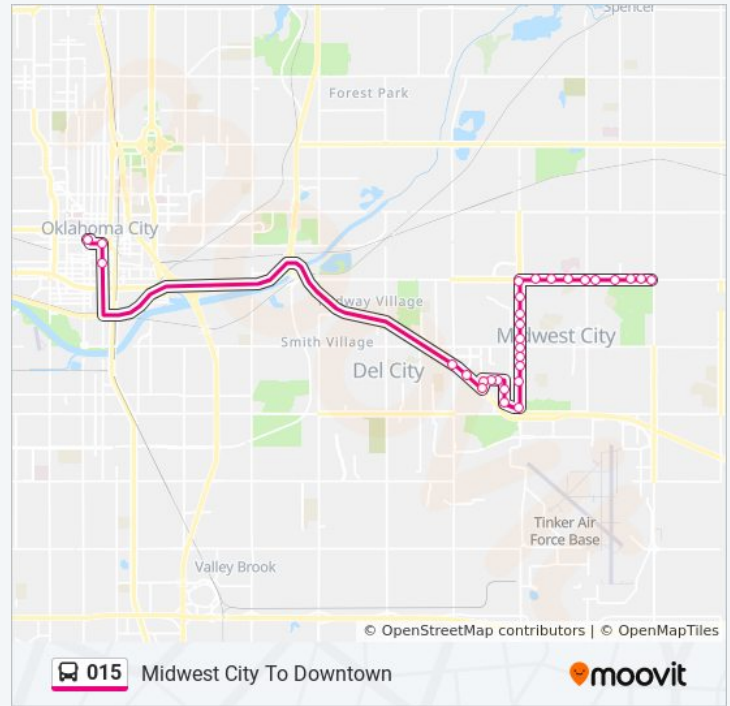

Line Summary:

S Air Depot Blvd @ Wendys

721 S Air Depot

S Air Depot Blvd @ Eddie Dr

S Air Depot Blvd @ Askew Dr

S Air Depot Blvd @ SE 15th St

S Air Depot Blvd @ W Peach St

S Air Depot Blvd @ Reed Pl

S Air Depot Blvd @ Adair Blvd

W Boeing @ S Air Depot Blvd

Harr Dr @ W Boeing Dr

Harr Dr @ W Fairchild Dr

Adair Blvd @ Rose State College

Adair Blvd @ Peppertree Ln

Hudiburg Dr @ Adair Blvd

Tinker Diagonal @ Hudiburg Dr

Tinker Diagonal @ Trosper Rd

Tinker Diagonal @ S Sooner Rd

N Robinson Ave @ W Main St

NW 4th St @ Robinson

Transit Center Bay H

015 bus time schedules and route maps are available in an offline PDF at moovitapp.com. Use the [Moovit App](#) to see live bus times, train schedule or subway schedule, and step-by-step directions for all public transit in Oklahoma City.

[About Moovit](#) · [MaaS Solutions](#) · [Supported Countries](#) · [Mooviter Community](#)

© 2023 Moovit - All Rights Reserved

Check Live Arrival Times