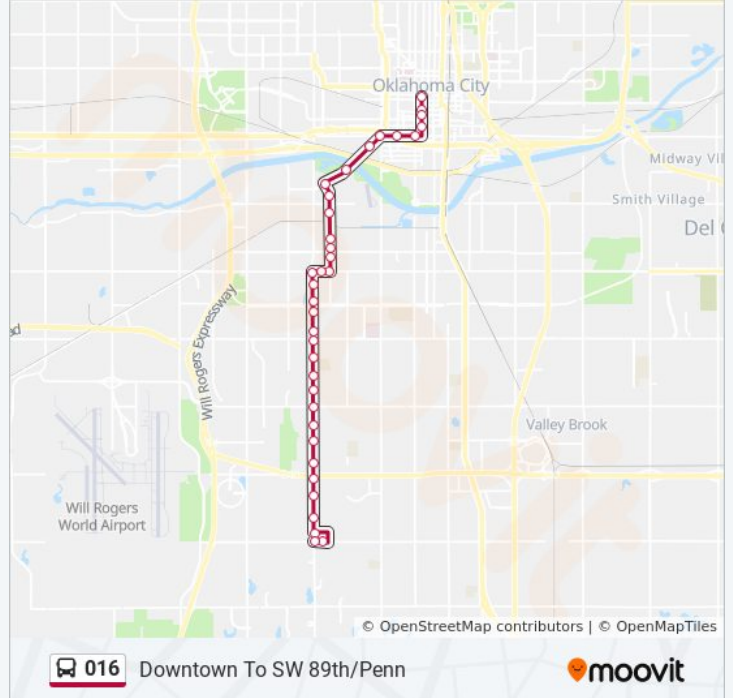

016

Downtown To SW 89th/Penn

View In Website Mode

The 016 bus line (Downtown To SW 89th/Penn) has 2 routes. For regular weekdays, their operation hours are:  
 (1) Downtown To SW 89th/Penn: 6:35 AM - 6:35 PM (2) SW 89th/Penn To Downtown: 6:33 AM - 6:33 PM  
 Use the Moovit App to find the closest 016 bus station near you and find out when is the next 016 bus arriving.

**016 bus Time Schedule**

Downtown To SW 89th/Penn Route Timetable:

Sunday	6:35 AM - 5:35 PM
Monday	6:35 AM - 6:35 PM
Tuesday	6:35 AM - 6:35 PM
Wednesday	6:35 AM - 6:35 PM
Thursday	6:35 AM - 6:35 PM
Friday	6:35 AM - 6:35 PM
Saturday	6:35 AM - 5:35 PM

**016 bus Info**

**Direction:** Downtown To SW 89th/Penn

**Stops:** 36

**Trip Duration:** 28 min

**Line Summary:**

Pennsylvania Ave @ SW 44th St  
 S Pennsylvania Ave @ SW 48th St  
 S Pennsylvania Ave @ SW 52nd St  
 S Pennsylvania Ave @ SW 55th St  
 S Pennsylvania Ave @ SW 59th St  
 Penn @ SW 62nd St  
 Penn @ SW 66th St  
 S Pennsylvania Ave @ SW 72nd St  
 S Pennsylvania Ave @ SW 74th St  
 Penn @ SW 78th St  
 Penn @ Flair Dr  
 SW 87th St @ S Pennsylvania Ave  
 SW 89th St @ Kentucky  
 S Pennsylvania Ave @ SW 89th St

**Direction: SW 89th/Penn To Downtown**

38 stops

[VIEW LINE SCHEDULE](#)

S Pennsylvania Ave @ SW 89th St  
 Penn @ SW 87th St  
 Penn @ SW 82nd St  
 S Pennsylvania Ave @ SW 78th Ter  
 Penn @ SW 76th St  
 S Pennsylvania Ave @ SW 74th St  
 S Pennsylvania Ave @ SW 72nd St  
 S Pennsylvania Ave @ SW 71st St  
 S Pennsylvania Ave @ SW 65th St  
 S Pennsylvania Ave @ SW 60th St  
 S Pennsylvania Ave @ SW 58th St  
 S Pennsylvania Ave @ SW 54th St  
 S Pennsylvania Ave @ SW 50th St  
 S Pennsylvania Ave @ Rancho Dr  
 S Pennsylvania Ave @ SW 45th St