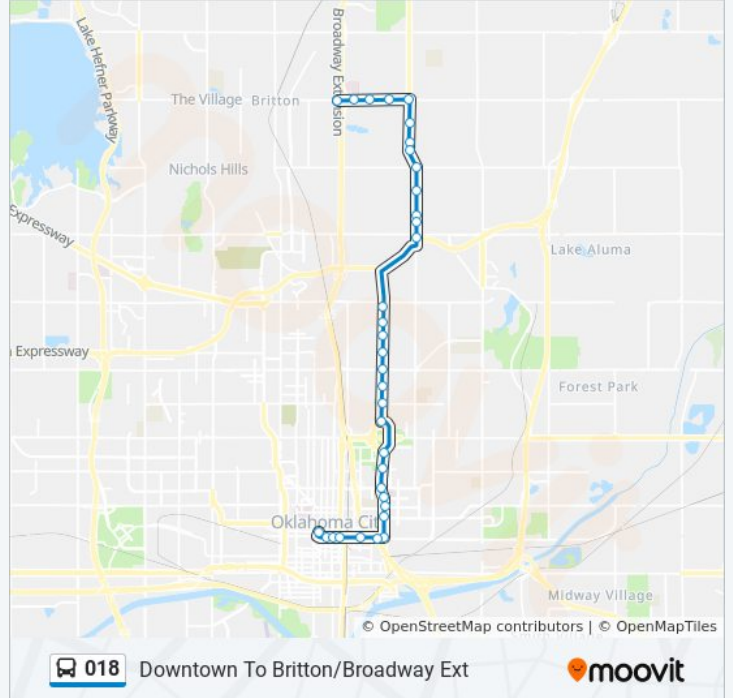

018

Britton/Broadway Ext To Downtown

View In Website Mode

The 018 bus line (Britton/Broadway Ext To Downtown) has 2 routes. For regular weekdays, their operation hours are: (1) Britton/Broadway Ext To Downtown: 6:02 AM - 7:02 PM(2) Downtown To Britton/Broadway Ext: 5:35 AM - 6:35 PM Use the Moovit App to find the closest 018 bus station near you and find out when is the next 018 bus arriving.

NW 4th St @ Robinson

N Harvey Ave @ NW 4th St

Transit Center Bay K

Direction: Downtown To Britton/Broadway Ext

34 stops

[VIEW LINE SCHEDULE](#)

Transit Center Bay K

NW 4th St @ Harvey

Sunday	6:35 AM - 5:35 PM
Monday	5:35 AM - 6:35 PM
Tuesday	5:35 AM - 6:35 PM
Wednesday	5:35 AM - 6:35 PM
Thursday	5:35 AM - 6:35 PM
Friday	5:35 AM - 6:35 PM
Saturday	6:35 AM - 5:35 PM

018 bus Info

Direction: Downtown To Britton/Broadway Ext

Stops: 34

Trip Duration: 27 min

Line Summary:

N Lincoln Blvd @ NE 33rd St
 N Lincoln Blvd @ NE 36th St
 N Lincoln Blvd @ NE 39th St
 N Lincoln Blvd @ NE 42nd St
 N Lincoln Blvd @ Woodland Dr
 N Lincoln Blvd @ NE 50th St
 N Kelley Ave @ E I-44 Hwy
 N Kelley Ave @ NE 66th St
 N Kelley Ave @ NE 68th St
 N Kelley Ave @ Frazier Dr
 N Kelley Ave @ E Wilshire Blvd
 N Kelley Ave @ Katherine Pl
 N Kelley Ave @ Musgrave Blvd
 N Kelley Ave @ Clover Ln
 E Britton Rd @ N Kelley Ave
 E Britton Rd @ N Lindsay Ave
 E Britton Rd @ N Lincoln Blvd
 E Britton Rd @ N Oklahoma Ave
 Broadway Extension @ W Britton Rd