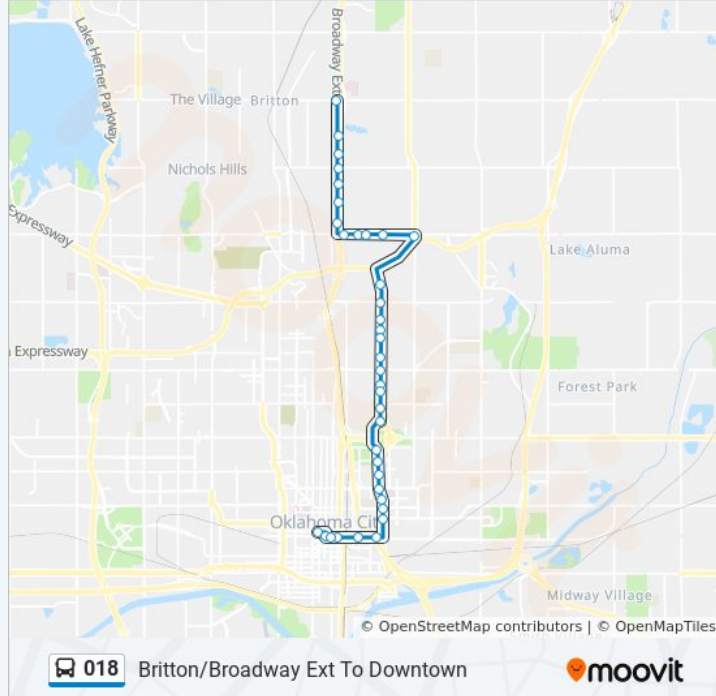

018

Britton/Broadway Ext To Downtown

View In Website Mode

The 018 bus line (Britton/Broadway Ext To Downtown) has 2 routes. For regular weekdays, their operation hours are: (1) Britton/Broadway Ext To Downtown: 6:02 AM - 7:02 PM(2) Downtown To Britton/Broadway Ext: 5:35 AM - 6:35 PM Use the Moovit App to find the closest 018 bus station near you and find out when is the next 018 bus arriving.

018 bus Info

Direction: Britton/Broadway Ext To Downtown

Stops: 36

Trip Duration: 28 min

Line Summary:

Capitol Service Rd @ State Capitol

Jim Thorpe Building

N Lincoln Blvd @ NE 18th St

N Lincoln Blvd @ NE 16th St

N Lincoln Blvd @ NE 13th St

N Lincoln Blvd @ Stanton L Young

N Lincoln Blvd @ NE 10th St

N Lincoln Blvd @ NE 8th St

NE 4th St @ Research Pkwy

NE 4th St @ Walnut

NW 4th St @ N Broadway Ave

NW 4th St @ Robinson

N Harvey Ave @ NW 4th St

Transit Center Bay K

Direction: Downtown To Britton/Broadway Ext

34 stops

[VIEW LINE SCHEDULE](#)

Transit Center Bay K

NW 4th St @ Harvey