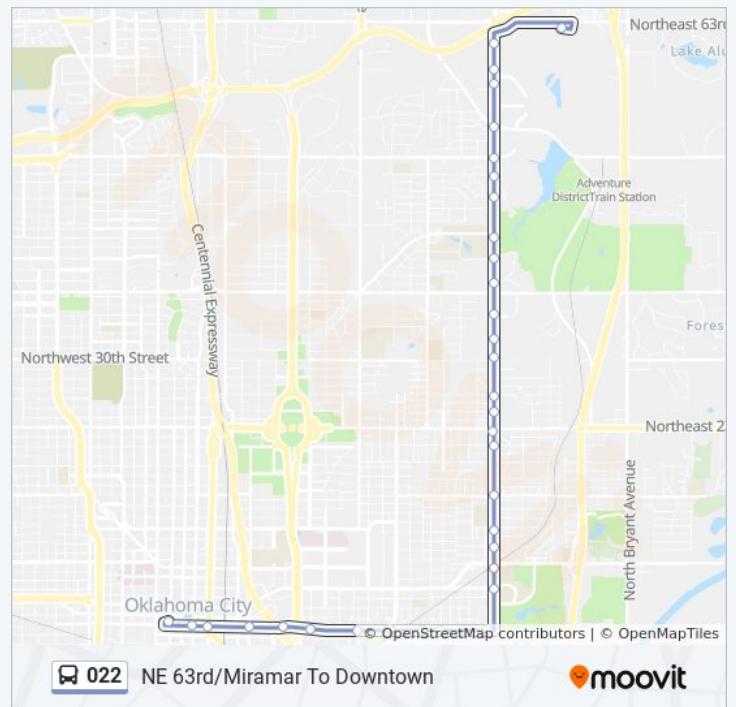

Downtown To NE 63rd/Miramar

[View In Website Mode](#)

The 022 bus line (Downtown To NE 63rd/Miramar) has 2 routes. For regular weekdays, their operation hours are: (1) Downtown To NE 63rd/Miramar: 5:35 AM - 11:05 PM(2) NE 63rd/Miramar To Downtown: 6:03 AM - 11:33 PM Use the Moovit App to find the closest 022 bus station near you and find out when is the next 022 bus arriving.

Direction: NE 63rd/Miramar To Downtown

34 stops

[VIEW LINE SCHEDULE](#)

Oklahoma County Health And Wellness
 N Martin Luther King Ave @ Tinsel Town
 N Martin Luther King Ave @ NE 59th St
 Milk @ Remington Park
 N Martin Luther King Ave @ NE Grand Blvd
 N Martin Luther King Ave @ NE 50th St
 N Martin Luther King Ave @ NE 48th St
 N Martin Luther King Ave @ Meyers Place
 N Martin Luther King Ave @ Springlake Dr
 Milk @ Metro Tech Dr

022 bus Info

Direction: NE 63rd/Miramar To Downtown
Stops: 34
Trip Duration: 27 min
Line Summary:

N Martin Luther King Ave @ NE 37th St

N Martin Luther King Ave @ Turnpike Authority

N Martin Luther King Ave @ Dept Of Corcrt

NE 4th St @ High

NE 4th @ Lindsey

NE 4th St @ Research Pkwy

NE 4th St @ Walnut

NW 4th St @ N Broadway Ave

NW 4th St @ Robinson

Transit Center Bay B

022 bus time schedules and route maps are available in an offline PDF at moovitapp.com. Use the [Moovit App](#) to see live bus times, train schedule or subway schedule, and step-by-step directions for all public transit in Oklahoma City.