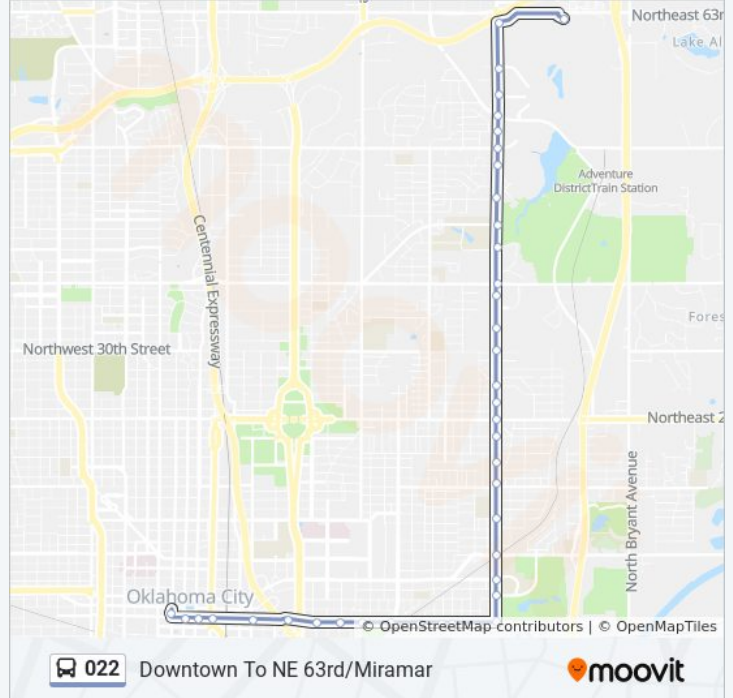

022 bus Info

Direction: Downtown To NE 63rd/Miramar

Stops: 39

Trip Duration: 28 min

Line Summary:

N Martin Luther King Ave @ NE 23rd St
 N Martin Luther King Ave @ NE 24th St
 N Martin Luther King Ave @ NE 26th St
 Milk @ NE 30th St
 N Martin Luther King Ave @ Department Of Corrections
 N Martin Luther King Ave @ Department Of Public Safety
 Milk @ NE 36th St
 N Martin Luther King Ave @ NE 59th St
 N Martin Luther King Ave @ Springlake Dr
 N Martin Luther King Ave @ NE 44th St
 N Martin Luther King Ave @ NE 48th St
 N Martin Luther King Ave @ NE 50th St
 N Martin Luther King Ave @ NE 52nd St
 Milk @ Remington Park Pl
 Milk @ Remington Dr
 N Martin Luther King Ave @ NE 59th St
 NE 63rd St @ Milk
 Oklahoma County Health And Wellness

Direction: NE 63rd/Miramar To Downtown

34 stops

[VIEW LINE SCHEDULE](#)

Oklahoma County Health And Wellness
 N Martin Luther King Ave @ Tinsel Town
 N Martin Luther King Ave @ NE 59th St
 Milk @ Remington Park
 N Martin Luther King Ave @ NE Grand Blvd
 N Martin Luther King Ave @ NE 50th St
 N Martin Luther King Ave @ NE 48th St
 N Martin Luther King Ave @ Meyers Place
 N Martin Luther King Ave @ Springlake Dr
 Milk @ Metro Tech Dr

022 bus Info

Direction: NE 63rd/Miramar To Downtown
Stops: 34
Trip Duration: 27 min
Line Summary:

N Martin Luther King Ave @ NE 37th St

N Martin Luther King Ave @ Turnpike Authority

N Martin Luther King Ave @ Dept Of Corcrt