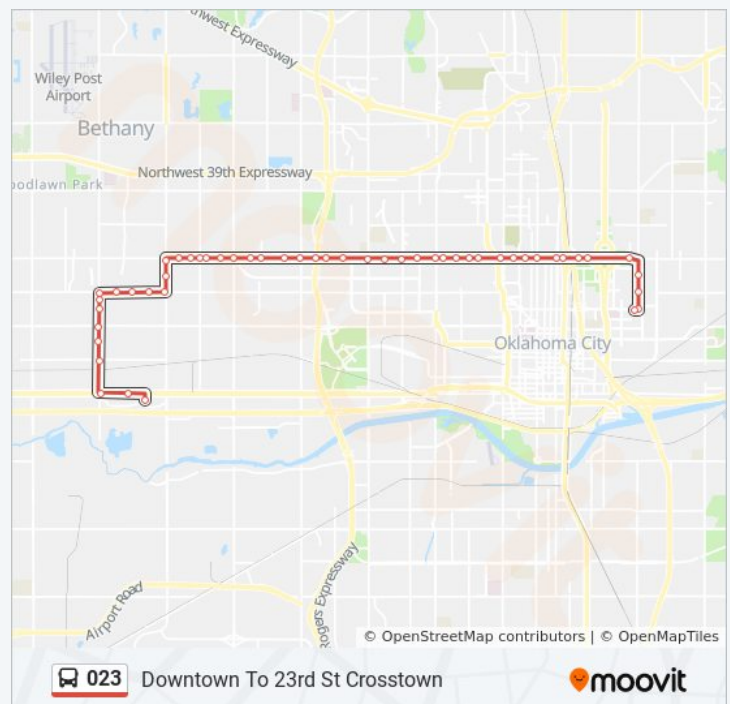

Direction: Inbound

55 stops

[VIEW LINE SCHEDULE](#)

S Greenfield Center Dr @ W Reno Ave

SW 3rd St @ Hamby

SW 3rd St @ Westgate Way

Rockwell @ Reno

N Rockwell Ave @ NW 3rd St

Direction: Outbound

50 stops

[VIEW LINE SCHEDULE](#)

NE 13th St @ Health Sciences Center

N Kelley Ave @ NE 13th St

N Kelley Ave @ NE 16th St

N Kelley Ave @ NE 20th St

NE 23rd St @ N Laird Ave

023 bus Time Schedule

Outbound Route Timetable:

Sunday	6:53 AM - 5:53 PM
Monday	5:50 AM - 6:20 PM
Tuesday	5:50 AM - 6:20 PM
Wednesday	5:50 AM - 6:20 PM
Thursday	6:53 AM - 5:53 PM
Friday	5:50 AM - 6:20 PM
Saturday	6:53 AM - 5:53 PM

023 bus Info

Direction: Outbound

Stops: 50

Trip Duration: 52 min

Line Summary:

NW 23rd St @ N Meridian Ave

NW 23rd St @ N Minnie Ln

NW 23rd @ Sterling