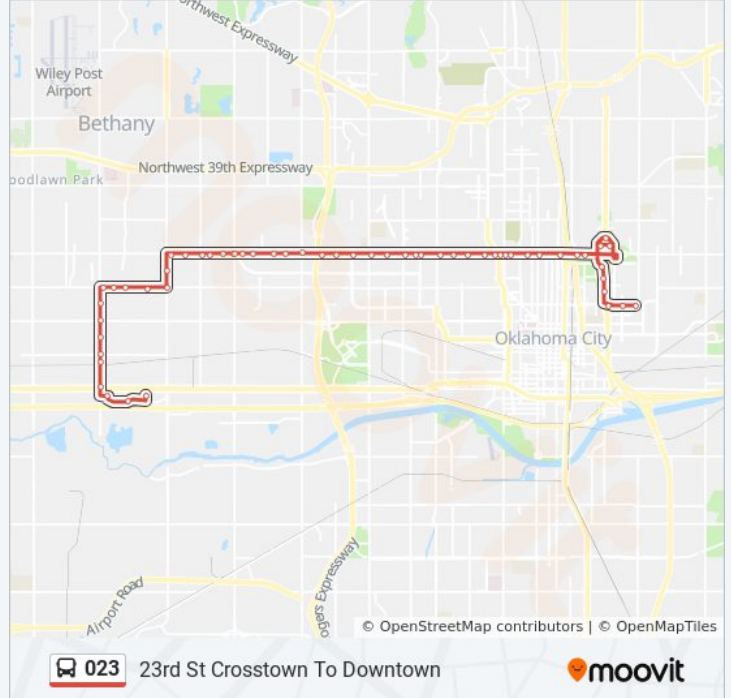

Direction: Inbound

55 stops

[VIEW LINE SCHEDULE](#)

S Greenfield Center Dr @ W Reno Ave

SW 3rd St @ Hamby

SW 3rd St @ Westgate Way

Rockwell @ Reno

N Rockwell Ave @ NW 3rd St

023 bus Info

Direction: Inbound

Stops: 55

Trip Duration: 58 min

Line Summary:

NW 23rd St @ N Warren Ave
NW 23rd St @ Geraldine Ave
NW 23rd @ Tulsa
NW 23rd St @ N Roff Ave
NW 23rd St @ Portland
NW 23rd St @ Grand Blvd
NW 23rd St @ N Independence Ave
NW 23rd St @ N Drexel Blvd
NW 23rd St @ N May Ave
NW 23rd St @ N Miller Ave
NW 23rd St @ Villa Ave
NW 23rd St @ Cross
NW 23rd @ Youngs
NW 23rd St @ Pennsylvania
NW 23rd St @ N Indiana Ave
NW 23rd St @ N Florida Ave
NW 23rd St @ N Brauer Ave
NW 23rd St @ N Ellison Ave
NW 23rd @ Classen Blvd
NW 23rd St @ N Western Ave
NW 23rd St @ N Olie Ave
NW 23rd St @ N Lee Ave
NW 23rd St @ Walker
NW 23rd @ Robinson Ave
NE 23rd St @ N Santa Fe Ave
NE 23rd St @ N Walnut Ave
Capitol Service Rd @ State Capitol
Jim Thorpe Building
N Lincoln Blvd @ NE 18th St
N Lincoln Blvd @ NE 16th St
NE 13th St @ Lincoln Blvd
NE 13th St @ Phillips
NE 13th St @ Health Sciences Center

Direction: Outbound

50 stops

[VIEW LINE SCHEDULE](#)

NE 13th St @ Health Sciences Center

N Kelley Ave @ NE 13th St

N Kelley Ave @ NE 16th St

N Kelley Ave @ NE 20th St

NE 23rd St @ N Laird Ave

023 bus Info

Direction: Outbound

Stops: 50

Trip Duration: 52 min

Line Summary:

NW 23rd St @ N Meridian Ave

NW 23rd St @ N Minnie Ln

NW 23rd @ Sterling