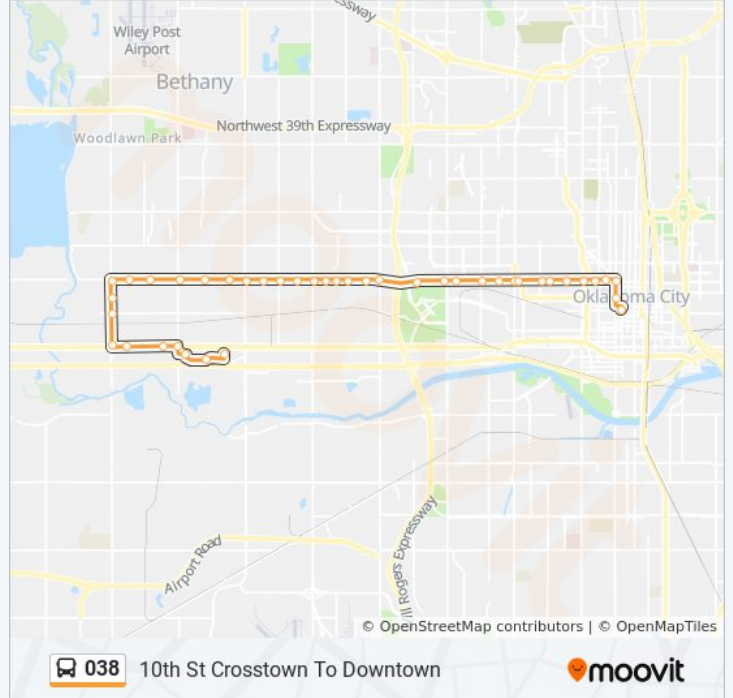

NW 10th St @ Gardner

NW 10th St @ Oakdale Dr

NW 10th St @ N Macarthur Blvd

NW 10th St @ N Purdue St

NW 10th St @ Ann Arbor Ave

NW 10th St @ Evan Hale Rd

NW 10th St @ Meridian Ave

NW 10th St @ Virginia Dr

NW 10th St @ Vermont Ave

038 bus Time Schedule

10th St Crosstown To Downtown Route Timetable:

Sunday	7:17 AM - 5:47 PM
Monday	5:47 AM - 6:47 PM
Tuesday	5:47 AM - 6:47 PM
Wednesday	5:47 AM - 6:47 PM
Thursday	5:47 AM - 6:47 PM
Friday	5:47 AM - 6:47 PM
Saturday	7:17 AM - 5:47 PM

038 bus Info

Direction: 10th St Crosstown To Downtown

Stops: 41

Trip Duration: 43 min

Line Summary:

NW 10th St @ Tulsa
 NW 10th St @ Lackey Ave
 NW 10th St @ N Portland Ave
 NW 10th St @ Eighty Niner Dr
 NW 10th St @ May Ave
 NW 10th St @ N Ross Ave
 NW 10th St @ N Villa Ave
 NW 10th St @ N Youngs Blvd
 NW 10th St @ Pennsylvania Ave
 NW 10th St @ Virginia
 NW 10th St @ N Indiana Ave
 NW 10th St @ Blackwelder
 NW 10th St @ Douglas
 NW 10th St @ Western Ave
 NW 10th St @ N Francis Ave
 NW 10th St @ N Lee Ave
 Walker Ave @ NW 10th St
 N Walker Ave @ NW 7th St
 Transit Center Bay M

Direction: Downtown To 10th St Crosstown

46 stops

[VIEW LINE SCHEDULE](#)

Transit Center Bay M
 N Hudson Ave @ NW 7th St
 NW 10th St @ Hudson Ave
 NW 10th St @ N Dewey Ave
 NW 10th St @ N Lee Ave
 NW 10th St @ Francis
 NW 10th St @ Western Ave
 NW 10th St @ N Ellison Ave
 NW 10th St @ N Mckinley Ave
 NW 10th St @ N Indiana Ave