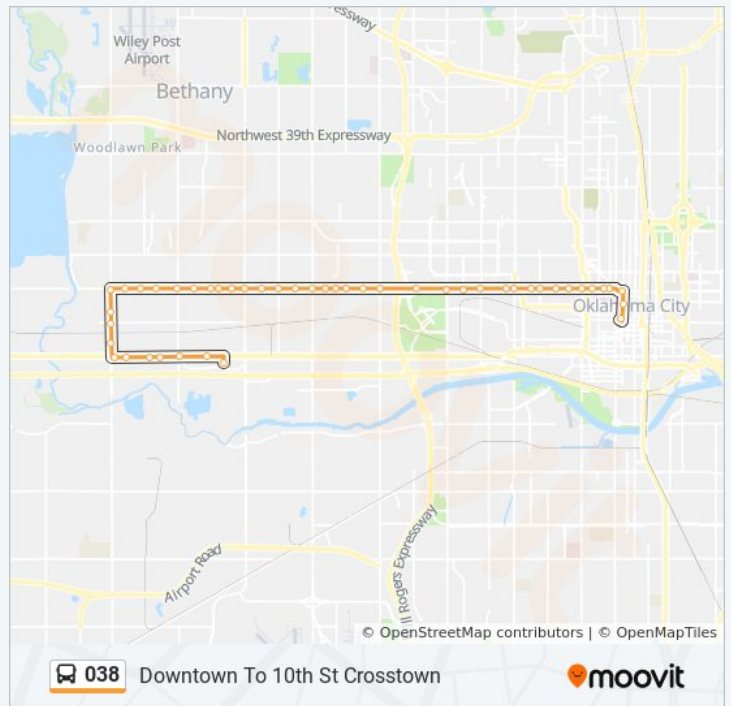

038

10th St Crosstown To Downtown

View In Website Mode

The 038 bus line (10th St Crosstown To Downtown) has 2 routes. For regular weekdays, their operation hours are: (1) 10th St Crosstown To Downtown: 5:47 AM - 6:47 PM(2) Downtown To 10th St Crosstown: 5:35 AM - 6:35 PM Use the Moovit App to find the closest 038 bus station near you and find out when is the next 038 bus arriving.

NW 10th St @ Vermont Ave

038 bus Time Schedule

10th St Crosstown To Downtown Route Timetable:

Sunday	7:17 AM - 5:47 PM
Monday	5:47 AM - 6:47 PM
Tuesday	5:47 AM - 6:47 PM
Wednesday	5:47 AM - 6:47 PM
Thursday	5:47 AM - 6:47 PM
Friday	5:47 AM - 6:47 PM
Saturday	7:17 AM - 5:47 PM

038 bus Info

Direction: Downtown To 10th St Crosstown

Stops: 46

Trip Duration: 42 min

Line Summary:

NW 10th St @ N Kentucky Ave

NW 10th St @ N Pennsylvania Ave

NW 10th St @ N Barnes Ave

N Council Rd @ Melrose Ln

N Council Rd @ S Council Rd

Reno @ Council Rd

W Reno Ave @ Savings Way

W Reno Ave @ Frontier Dr

W Reno Ave @ S Anita Dr

Reno @ Rockwell

W Reno Ave @ Hamby