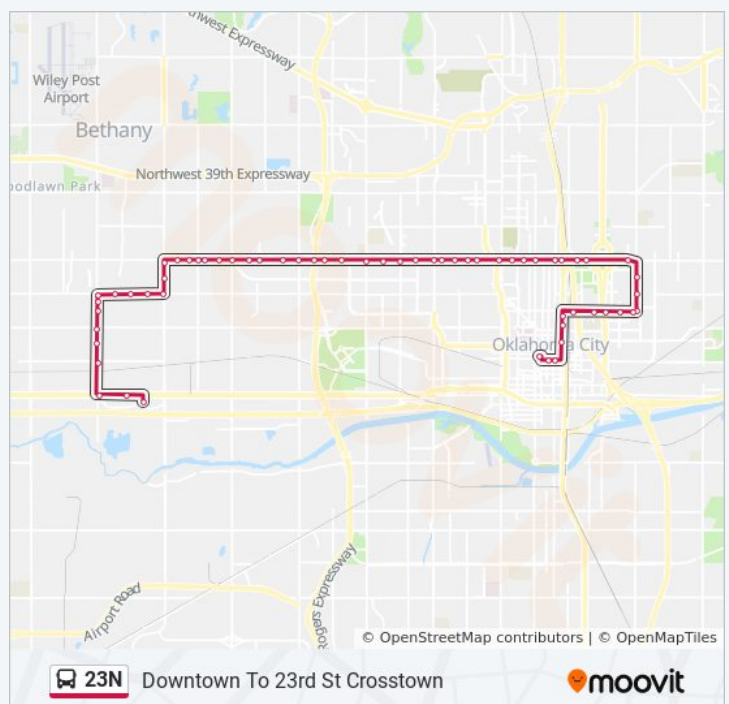

N Broadway Ave @ NW 7th St

NW 4th St @ N Broadway Ave

NW 4th St @ Robinson

Transit Center Bay P

Direction: Downtown To 23rd St Crosstown

60 stops

[VIEW LINE SCHEDULE](#)

Transit Center Bay P

NW 23rd St @ N Broadway Ave

NW 23rd St @ Robinson Ave

NW 23rd St @ Walker

NW 23rd St @ Lee

NW 23rd @ Francis

NW 23rd St @ N Western Ave

23N bus Time Schedule

Downtown To 23rd St Crosstown Route Timetable:

Sunday	Not Operational
Monday	7:05 PM - 11:05 PM
Tuesday	7:05 PM - 11:05 PM
Wednesday	7:05 PM - 11:05 PM
Thursday	7:05 PM - 11:05 PM
Friday	7:05 PM - 11:05 PM
Saturday	Not Operational

23N bus Info

Direction: Downtown To 23rd St Crosstown

Stops: 60

Trip Duration: 55 min

Line Summary:

NW 23rd St @ Douglas

NW 23rd St @ N Blackwelder Ave

NW 23rd @ Gatewood

NW 23rd St @ N Virginia Ave

NW 23rd St @ N Pennsylvania Ave