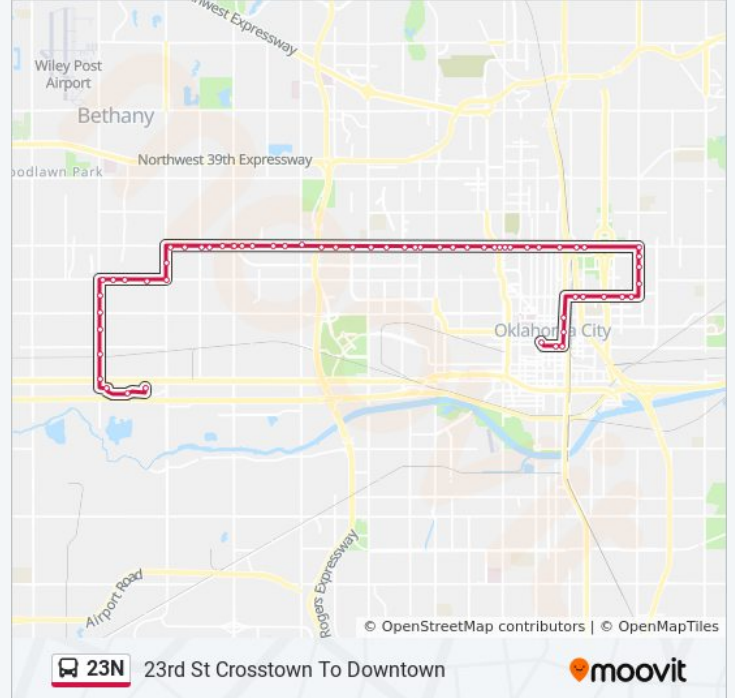

NW 23rd St @ N Olie Ave

NW 23rd St @ N Lee Ave

NW 23rd St @ Walker

NW 23rd @ Robinson Ave

NE 23rd St @ N Santa Fe Ave

NE 23rd St @ N Walnut Ave

N Kelley Ave @ NE 23rd St

N Kelley Ave @ NE 21st St

N Kelley Ave @ NE 19th St

N Kelley Ave @ NE 16th St

NE 13th St @ N Phillips Ave

NE 13th St @ N Phillips Ave

NE 13th St @ Lincoln Blvd

NE 13th St @ N Walnut Ave

NE 13th St @ Oklahoma

N Broadway @ NE 10th St

N Broadway Ave @ NW 7th St

NW 4th St @ N Broadway Ave

NW 4th St @ Robinson

Transit Center Bay P

Direction: Downtown To 23rd St Crosstown

60 stops

[VIEW LINE SCHEDULE](#)

Transit Center Bay P

Stops: 60

Trip Duration: 55 min

Line Summary:

NW 23rd St @ Douglas

NW 23rd St @ N Blackwelder Ave

NW 23rd @ Gatewood

NW 23rd St @ N Virginia Ave

NW 23rd St @ N Pennsylvania Ave