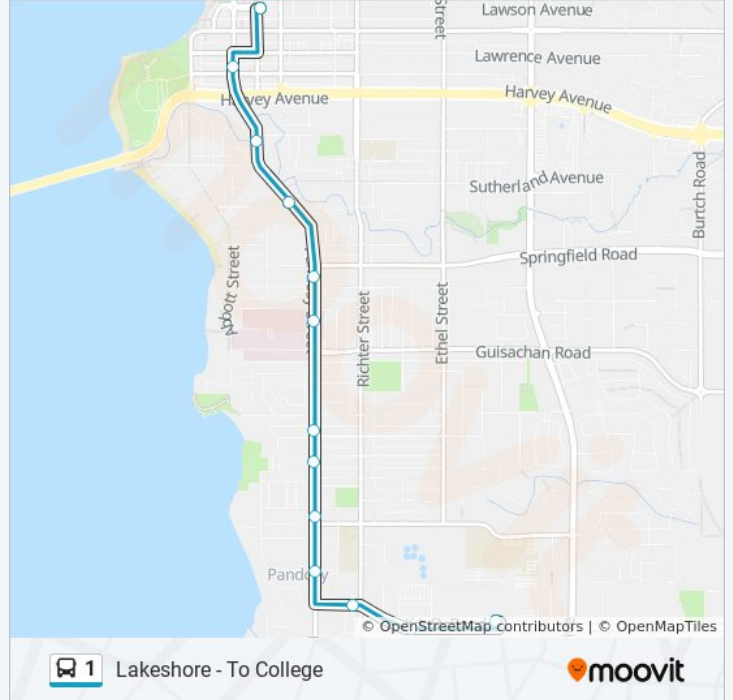

### 1 bus Info

**Direction:** Downtown

**Stops:** 24

**Trip Duration:** 23 min

**Line Summary:**

Pandosy at Buckland

Water at Leon

Queensway Exchange

### 1 bus Time Schedule

Lakeshore - To College Route Timetable:

Sunday	Not Operational
Monday	3:38 PM
Tuesday	3:38 PM
Wednesday	3:38 PM
Thursday	3:38 PM
Friday	3:38 PM
Saturday	Not Operational

### 1 bus Info

**Direction:** Lakeshore - To College

**Stops:** 13

**Trip Duration:** 12 min

**Line Summary:**

1 bus time schedules and route maps are available in an offline PDF at [moovitapp.com](https://moovitapp.com). Use the [Moovit App](#) to see live bus times, train schedule or subway schedule, and step-by-step directions for all public transit in Kelowna.