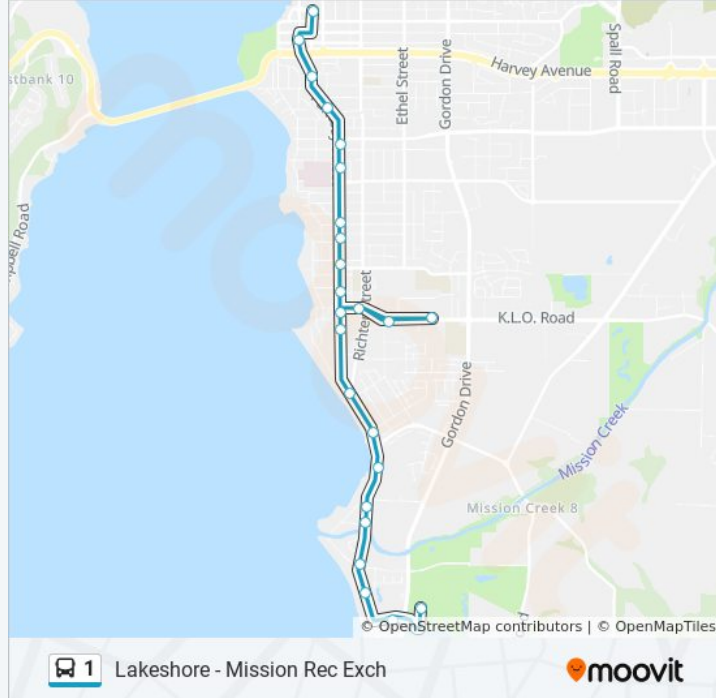

### 1 bus Info

**Direction:** Downtown

**Stops:** 24

**Trip Duration:** 23 min

**Line Summary:**

Pandosy at Buckland

Water at Leon

Queensway Exchange

Lakeshore at Cedar

Lakeshore at Pandosy Exchange

Lakeshore at Swordy

Lakeshore at Bechard

Lakeshore at Barrera

### 1 bus Info

**Direction:** Lakeshore - Mission Rec Exch

**Stops:** 24

**Trip Duration:** 24 min

**Line Summary:**

Lakeshore at Cook

Lakeshore at Truswell

Lakeshore at Bluebird

4069 Block Lakeshore

Lequime Road

Mission Rec Exchange