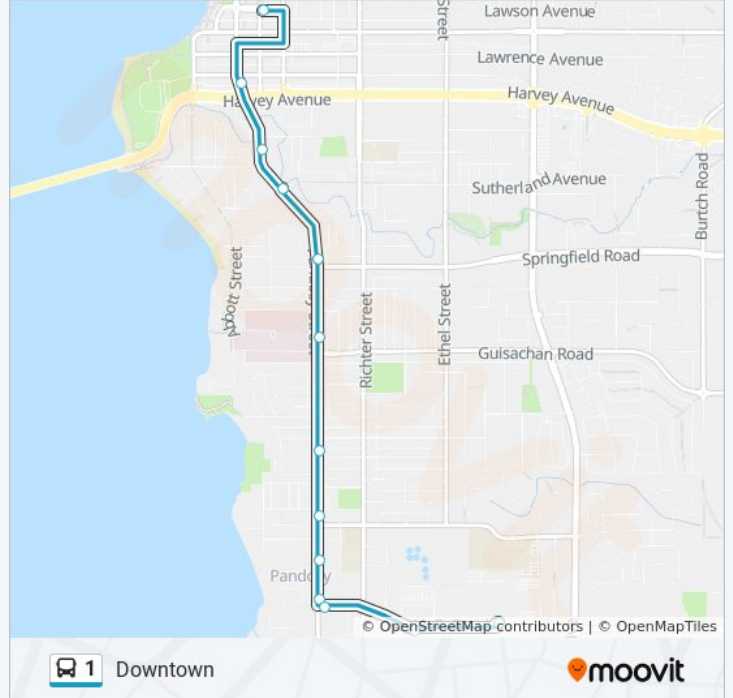

### Direction: Downtown

24 stops

[VIEW LINE SCHEDULE](#)

- Mission Rec Exchange
- Lequime Road
- Lakeshore at Lequime
- Lakeshore at Lexington
- Lakeshore at Truswell
- Lakeshore at Cook
- Lakeshore at Barrera
- Lakeshore at Bechard
- Lakeshore at Richter
- Lakeshore at Lanfranco
- Pandosy Exchange
- Klo at Lakeshore
- Klo at Casorso
- Okanagan College Exchange
- Pandosy at Klo
- Pandosy at Groves
- Pandosy at Osprey
- Pandosy at Patterson
- Kelowna General Hospital
- Pandosy at Cadder
- Pandosy at Sutherland

### 1 bus Info

**Direction:** Downtown

**Stops:** 24

**Trip Duration:** 23 min

**Line Summary:**

Pandosy at Buckland

Water at Leon

Queensway Exchange

### Direction: Lakeshore - Mission Rec Exch

24 stops

[VIEW LINE SCHEDULE](#)

Queensway Exchange

Water at Leon

Pandosy at Buckland

Pandosy at Sutherland

Pandosy at Cadder

### 1 bus Info

**Direction:** Lakeshore - Mission Rec Exch

**Stops:** 24

**Trip Duration:** 24 min

**Line Summary:**

Lakeshore at Cook

Lakeshore at Truswell

Lakeshore at Bluebird