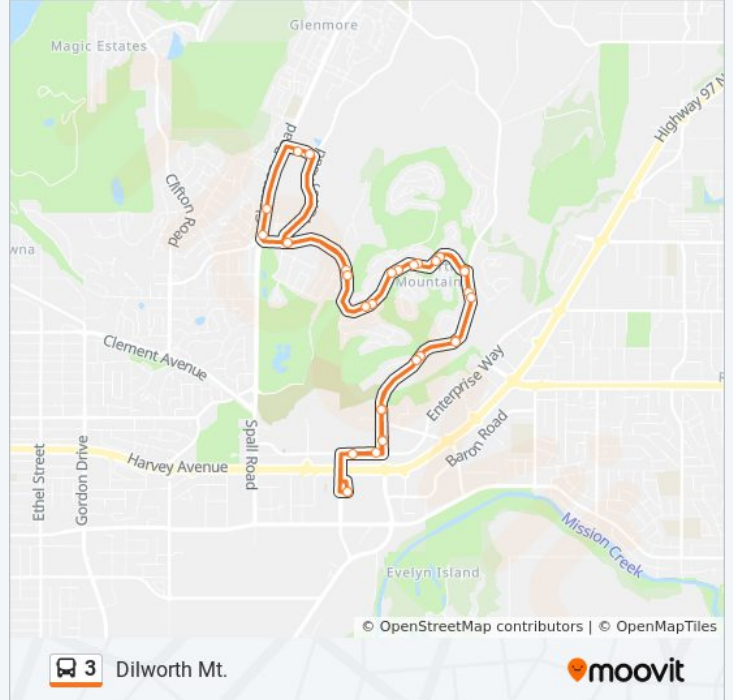

Direction: Dilworth Mtn

32 stops

[VIEW LINE SCHEDULE](#)

- Orchard Park Exchange
- Enterprise at Cooper
- Dilworth at Enterprise
- Dilworth at Leckie
- Dilworth at Omineca
- Dilworth at Cascade
- 970 Block Dilworth
- Summit at Dilworth
- Summit at Purcell
- Summit at Lillooet
- Summit at Skeena
- Summit at Lillooet
- Summit at Denali
- Summit at Valley
- Glenmore at Summit
- Glenmore at Glenmeadows
- Yates at Glenmore
- Yates at Valley
- Summit at Valley
- Summit at Denali
- Summit at Chilcotin
- Summit at Skeena

3 bus Time Schedule

Dilworth Mtn Route Timetable:

Sunday	8:00 AM - 9:10 PM
Monday	6:50 AM - 10:10 PM
Tuesday	6:50 AM - 10:10 PM
Wednesday	6:50 AM - 10:10 PM
Thursday	6:50 AM - 10:10 PM
Friday	6:50 AM - 10:10 PM
Saturday	8:38 AM - 9:40 PM

3 bus Info

Direction: Dilworth Mtn

Stops: 32

Trip Duration: 23 min

Line Summary:

- Summit at Lillooet
- Summit at Nahanni
- Summit at Dilworth
- 960 Block Dilworth
- Dilworth at Cascade
- Dilworth at Omineca
- Dilworth at Leckie
- Dilworth at Enterprise
- Enterprise at Dilworth
- Orchard Park Exchange