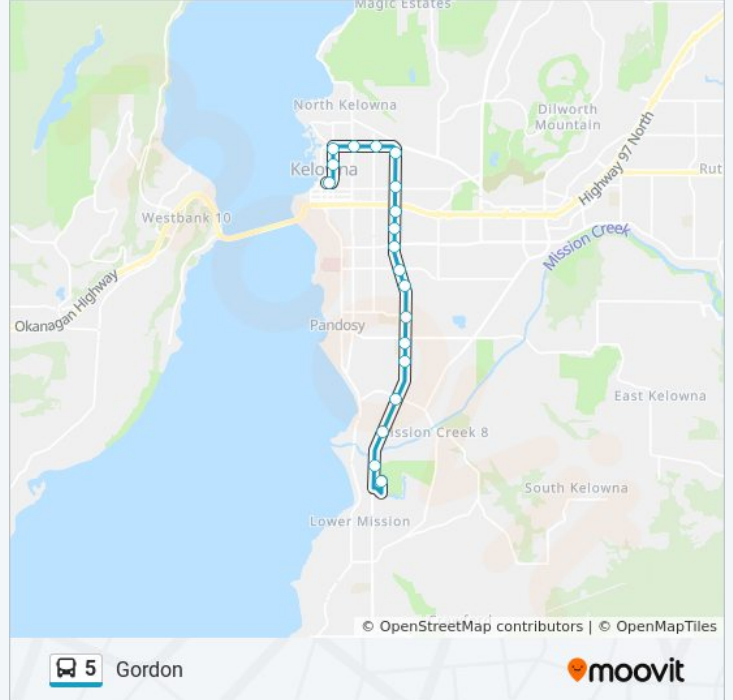

5 bus time schedules and route maps are available in an offline PDF at moovitapp.com. Use the [Moovit App](#) to see live bus times, train schedule or subway schedule, and step-by-step directions for all public transit in Kelowna.

[About Moovit](#) • [MaaS Solutions](#) • [Supported Countries](#) • [Mooviter Community](#)

© 2024 Moovit - All Rights Reserved

Check Live Arrival Times