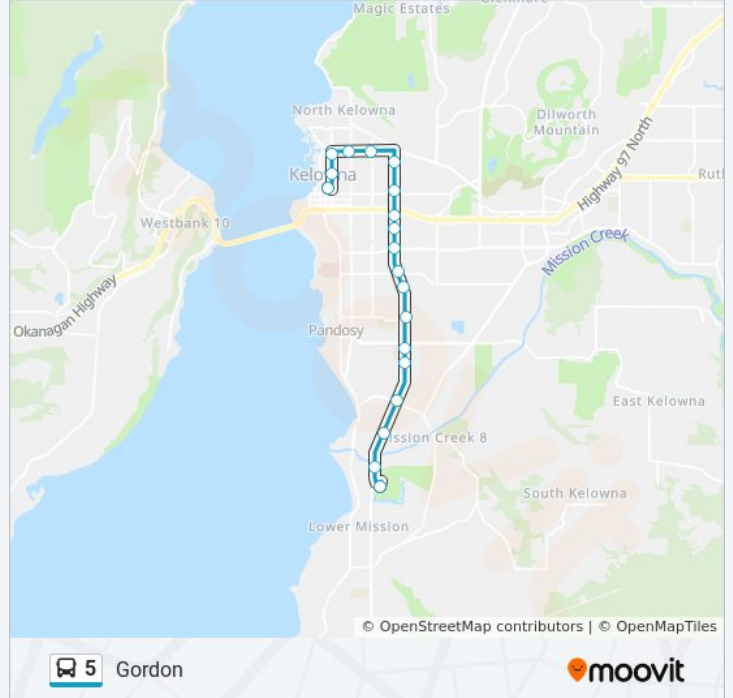

Direction: Downtown

20 stops

[VIEW LINE SCHEDULE](#)

- Mission Rec Exchange
- Gordon at Lexington
- Gordon at Cook
- Gordon at Casorso
- Gordon at Bothe
- Gordon at Klo
- Gordon at Raymer
- Gordon at Cameron
- Gordon at Guisachan
- Gordon at Springfield
- Gordon at Sutherland
- Gordon at Harvey
- Gordon at Bernard
- Gordon at Cawston
- Clement at Gordon
- Clement at Ethel
- Clement at Richter
- Ellis at Clement
- 1300 Block Ellis
- Queensway Exchange

5 bus Info

Direction: Downtown
Stops: 20
Trip Duration: 22 min
Line Summary:

Direction: Gordon - Mission Rec Exch

19 stops

[VIEW LINE SCHEDULE](#)

Queensway Exchange

Ellis at Doyle

Ellis at Clement