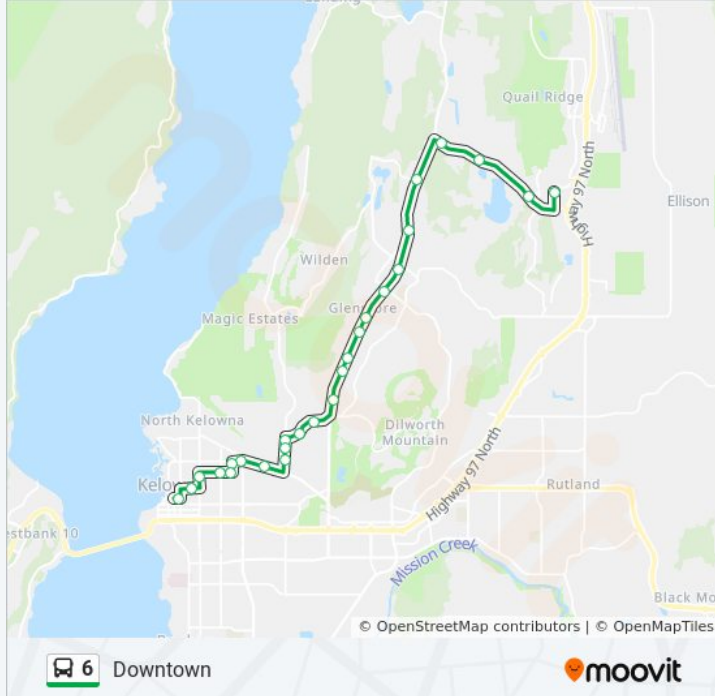

Direction: Downtown

26 stops

[VIEW LINE SCHEDULE](#)

- Ubco Exchange
- John Hindle at Upper Campus Way
- John Hindle at Landfill
- John Hindle at Glenmore
- Glenmore at Begbie
- Glenmore at Scenic
- Glenmore at Union
- Glenmore at Cross
- Glenmore at Dallas
- Glenmore at Ballou
- Glenmore at Watson
- Glenmore at Yates
- Glenmore at Glenmeadows
- High at Kennedy
- High at Tronson
- Clifton at Lynwood
- Clifton at Lambert
- Clifton at Hartwick
- Clement at Cerise
- Clement at Gordon
- Graham at Clement
- Cawston at Graham

6 bus Info

Direction: Downtown

Stops: 26

Trip Duration: 27 min

Line Summary:

Cawston at Ethel
 Richter at Wilson
 Doyle at Bertram
 Queensway Exchange

Direction: Ubco

26 stops