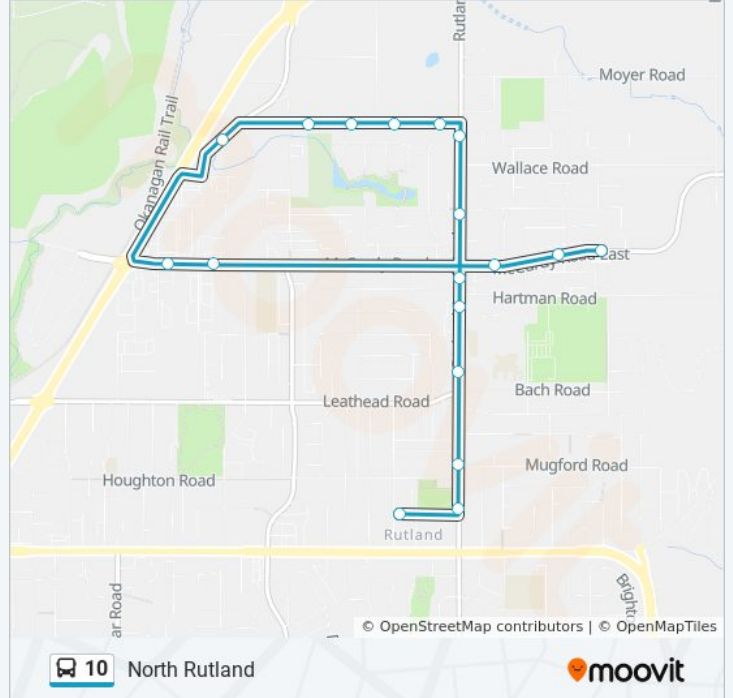

Bernard at Gordon

Bernard at Graham

Bernard at Ethel

Bernard at Bertram

Queensway Exchange

Direction: North Rutland

18 stops

[VIEW LINE SCHEDULE](#)

10 bus Info

Direction: North Rutland

Stops: 18

Trip Duration: 10 min

Line Summary:

- Rutland at Hartman
- Rutland at Leathead
- Rutland at McIntosh
- Rutland at Shepherd
- Rutland Exchange

Direction: North Rutland

42 stops

[VIEW LINE SCHEDULE](#)

- Queensway Exchange
- Bernard at Richter
- Bernard at Ethel
- Bernard at Graham
- Bernard at Gordon
- Bernard at Danjou
- Bernard at Richmond
- Bernard at Elm
- Bernard at Burtch
- Spall at Bernard
- Enterprise at Spall
- Enterprise at Enterprise Court
- Enterprise at Hardy
- Enterprise at Cooper
- Orchard Park Exchange
- Enterprise at Cooper
- Enterprise at Dilworth
- Enterprise at Leckie