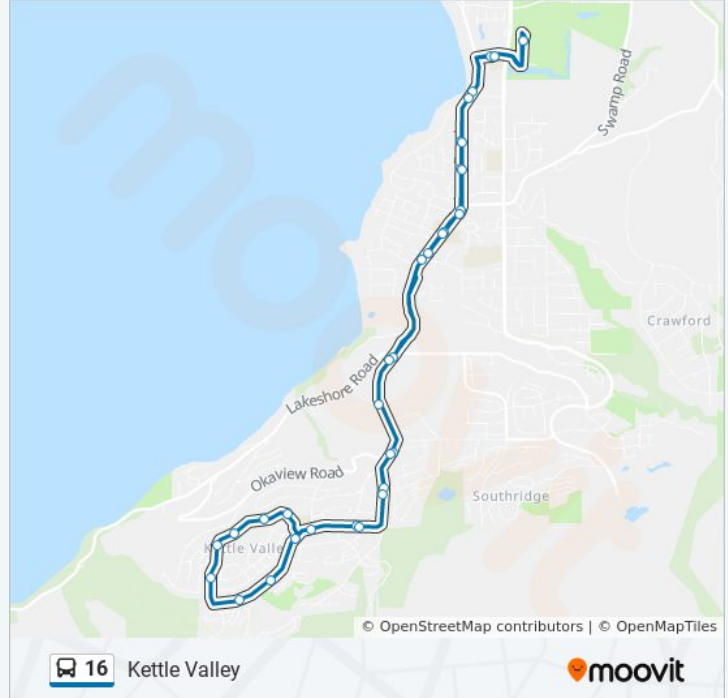

Chute Lake at Hedeman

5150 Block Chute Lake

Chute Lake at South Crest

Chute Lake at Chute Lake Crescent

Chute Lake at Barnaby

Lakeshore at Keith

Lakeshore at Eldorado

Lakeshore at Dehart

Lakeshore at Willms

Lakeshore at Simeon

Lakeshore at Old Meadows

Lequime Road

Mission Rec Exchange

16 bus time schedules and route maps are available in an offline PDF at moovitapp.com. Use the [Moovit App](#) to see live bus times, train schedule or subway schedule, and step-by-step directions for all public transit in Kelowna.

[About Moovit](#) · [MaaS Solutions](#) · [Supported Countries](#) · [Mooviter Community](#)

© 2024 Moovit - All Rights Reserved

Check Live Arrival Times