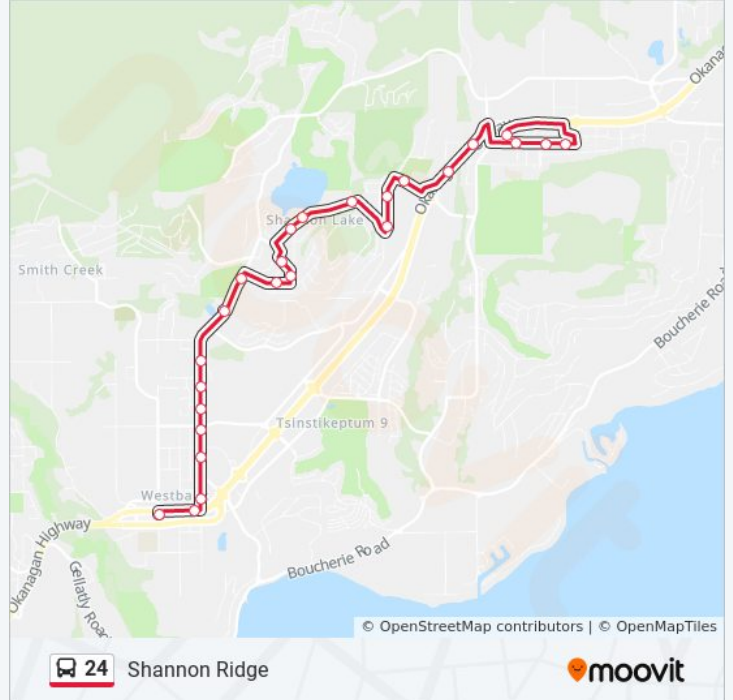

24 bus Info

Direction: Shannon Ridge- To Westbank

Stops: 25

Trip Duration: 19 min

Line Summary:

- Old Okanagan at Chieftain
- Old Okanagan at Quince
- Old Okanagan at Butt
- Old Okanagan at Bering
- Old Okanagan at Drought
- Main at Hoskins
- Westbank Exchange