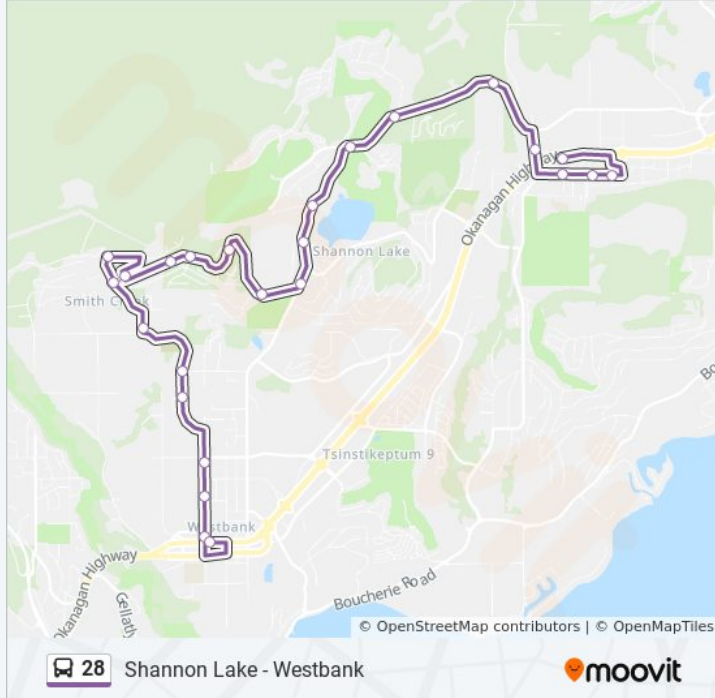

### Direction: Shannon Lake - Westbank

25 stops

[VIEW LINE SCHEDULE](#)

Boucherie Exchange

Ross at Brentwood

Ross at Applegreen

Ross at Riffington

Bartley at Byland

### 28 bus Info

**Direction:** Shannon Lake - Westbank

**Stops:** 25

**Trip Duration:** 22 min

**Line Summary:**

Smith Creek at Elliott

Elliott at Reece

Elliott at Neufeld

Elliott at Butt

3580 Block Elliott

Elliott at Delray

Westbank Exchange Bay E

28 bus time schedules and route maps are available in an offline PDF at [moovitapp.com](https://moovitapp.com). Use the [Moovit App](#) to see live bus times, train schedule or subway schedule, and step-by-step directions for all public transit in Kelowna.