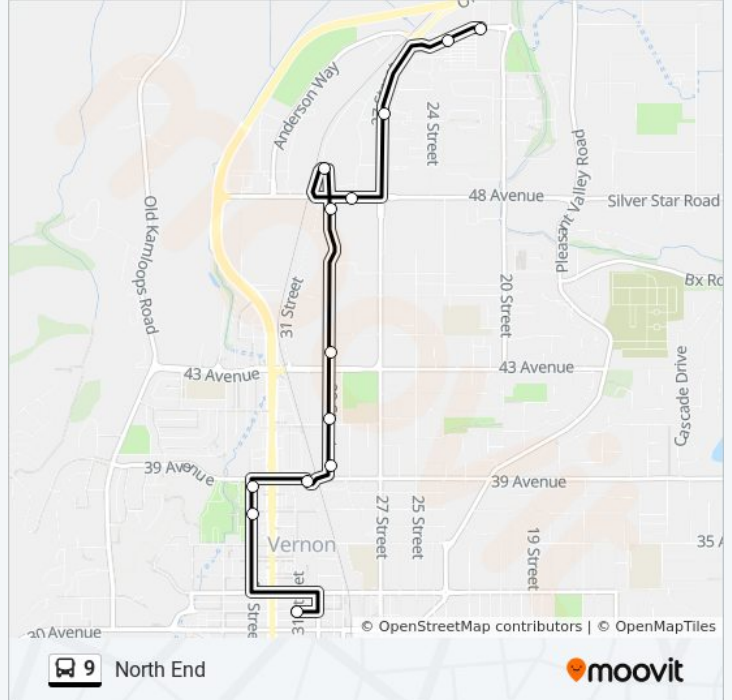

Direction: Downtown

16 stops

[VIEW LINE SCHEDULE](#)

- 58 Ave Ns 20 St
- 20 St & 55 Ave
- 20 St & 50 Ave
- 48 Ave & 20 St
- 48 Ave & 27 St
- 48th & 29th
- 29 St & 48 Ave
- 29 St & 45 Ave
- 29 St & 44 Ave
- 29 St & 41 Ave
- 29th St & 39th Ave
- 39 Ave & 31 St
- 39 Ave & 33 St
- 33 St & 37 Ave
- 33 St & 33 Ave
- Downtown Exchange

9 bus Info

Direction: Downtown

Stops: 16

Trip Duration: 13 min

Line Summary:

Direction: North End

12 stops

[VIEW LINE SCHEDULE](#)

48th & 29th

27 St & 53 Ave

58 Ave & 24 St

58 Ave Ns 20 St

9 bus Time Schedule

North End Route Timetable:

Sunday	9:07 AM - 6:11 PM
Monday	7:00 AM - 7:15 PM
Tuesday	7:00 AM - 7:15 PM
Wednesday	7:00 AM - 7:15 PM
Thursday	7:00 AM - 7:15 PM
Friday	Not Operational
Saturday	8:35 AM - 9:23 PM

9 bus Info

Direction: North End

Stops: 12

Trip Duration: 15 min

Line Summary:

9 bus time schedules and route maps are available in an offline PDF at moovitapp.com. Use the [Moovit App](#) to see live bus times, train schedule or subway schedule, and step-by-step directions for all public transit in Kelowna.