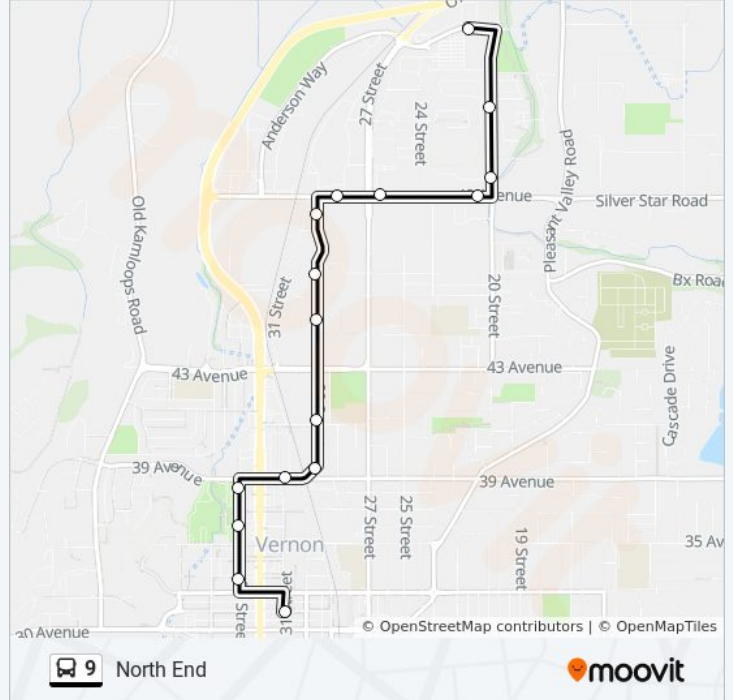

Direction: Downtown

16 stops

[VIEW LINE SCHEDULE](#)

- 58 Ave Ns 20 St
- 20 St & 55 Ave
- 20 St & 50 Ave
- 48 Ave & 20 St
- 48 Ave & 27 St
- 48th & 29th
- 29 St & 48 Ave
- 29 St & 45 Ave
- 29 St & 44 Ave
- 29 St & 41 Ave
- 29th St & 39th Ave
- 39 Ave & 31 St
- 39 Ave & 33 St
- 33 St & 37 Ave
- 33 St & 33 Ave
- Downtown Exchange

9 bus Time Schedule

Downtown Route Timetable:

Sunday	9:22 AM - 6:26 PM
Monday	7:15 AM - 7:30 PM
Tuesday	7:15 AM - 7:30 PM
Wednesday	7:15 AM - 7:30 PM
Thursday	7:15 AM - 7:30 PM
Friday	Not Operational
Saturday	8:50 AM - 9:38 PM

9 bus Info

Direction: Downtown

Stops: 16

Trip Duration: 13 min

Line Summary:

Direction: North End

12 stops

[VIEW LINE SCHEDULE](#)

48th & 29th

27 St & 53 Ave

58 Ave & 24 St

58 Ave Ns 20 St

9 bus Time Schedule

North End Route Timetable:

Sunday	9:07 AM - 6:11 PM
Monday	7:00 AM - 7:15 PM
Tuesday	7:00 AM - 7:15 PM
Wednesday	7:00 AM - 7:15 PM
Thursday	7:00 AM - 7:15 PM
Friday	Not Operational
Saturday	8:35 AM - 9:23 PM