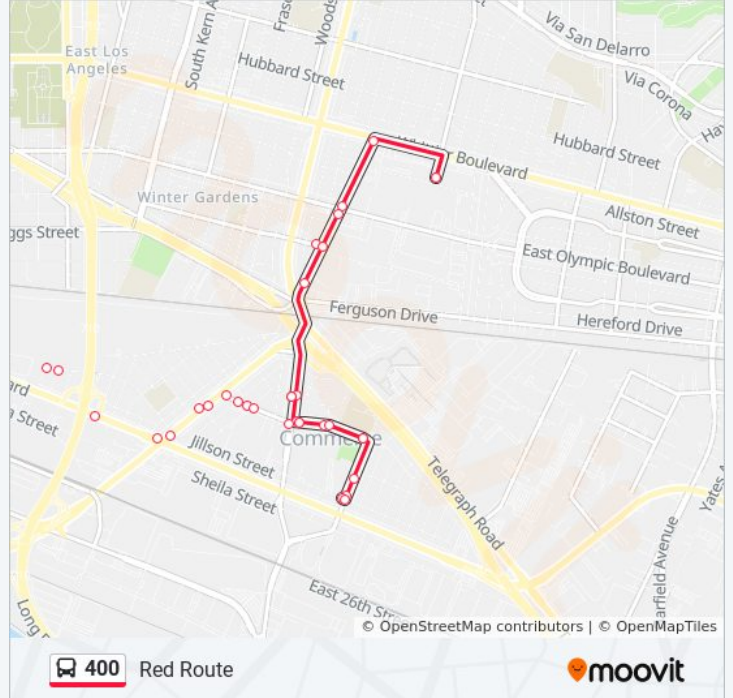

Harbor St & Strong Ave

Eastern Ave & Harbor St (SB)

Jillson St & Commerce Way

Commerce Way & Jardine (NB)

Harbor St & Commerce Way (WB)

Harbor St & Entrada St (WB)

Harbor St & Eastern Ave (WB)

Eastern Ave & Everington St

Goodrich Blvd & Telegraph Rd (NB)

Goodrich Blvd & Union Pacific Ave (NB)

Goodrich Blvd & Olympic Blvd (NB)

Goodrich Blvd & Whittier Blvd (NB)

Commerce Shopping Center

400 bus time schedules and route maps are available in an offline PDF at moovitapp.com. Use the [Moovit App](#) to see live bus times, train schedule or subway schedule, and step-by-step directions for all public transit in Los Angeles.

[About Moovit](#) · [MaaS Solutions](#) · [Supported Countries](#) · [Mooviter Community](#)

© 2024 Moovit - All Rights Reserved

Check Live Arrival Times