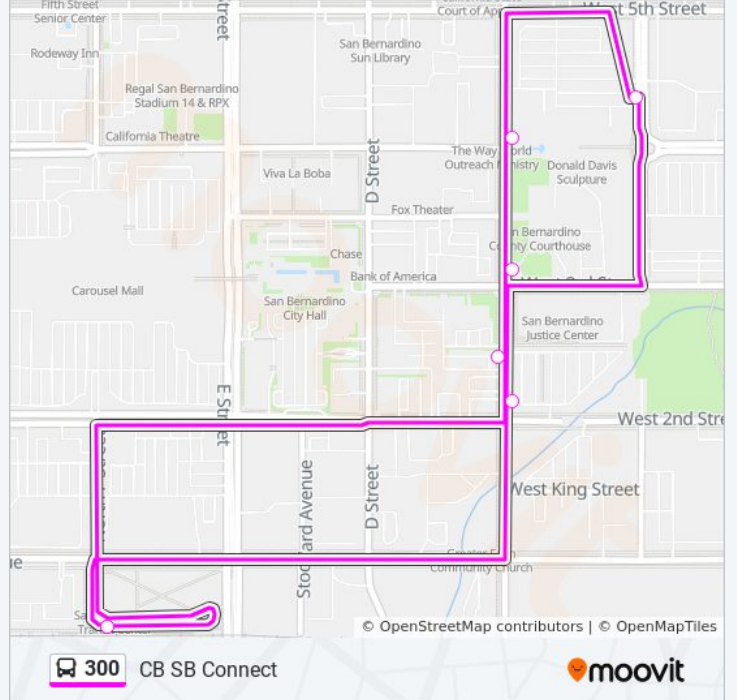

**Direction: CB SB Connect**

7 stops

[VIEW LINE SCHEDULE](#)

San Bernardino Transit Center

Arrowhead @ 2nd NB FS

Arrowhead @ 3rd NB FS

Arrowhead @ 4th NB FS

Mountain View @ 4th SB Ns

Arrowhead @ 3rd SB FS

San Bernardino Transit Center

**300 bus Time Schedule**

CB SB Connect Route Timetable:

Sunday	Not Operational
Monday	6:15 AM - 6:32 PM
Tuesday	6:15 AM - 6:32 PM
Wednesday	6:15 AM - 6:32 PM
Thursday	6:15 AM - 6:32 PM
Friday	6:15 AM - 6:32 PM
Saturday	Not Operational

**300 bus Info**

**Direction:** CB SB Connect

**Stops:** 7

**Trip Duration:** 15 min

**Line Summary:**

300 bus time schedules and route maps are available in an offline PDF at [moovitapp.com](https://moovitapp.com). Use the [Moovit App](#) to see live bus times, train schedule or subway schedule, and step-by-step directions for all public transit in Los Angeles.

## Check Live Arrival Times