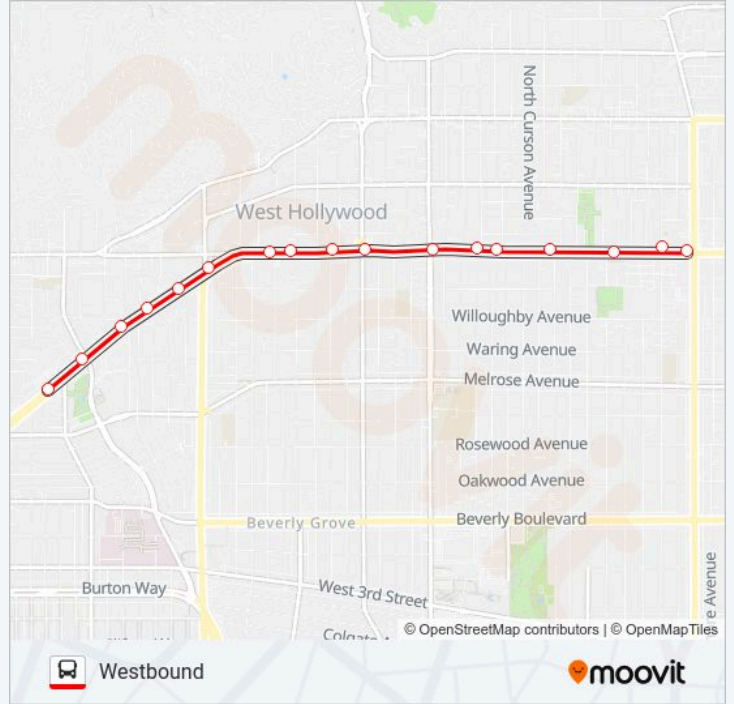

THE PICKUP bus time schedules and route maps are available in an offline PDF at moovitapp.com. Use the Moovit App to see live bus times, train schedule or subway schedule, and step-by-step directions for all public transit in Los Angeles.

© 2024 Moovit - All Rights Reserved