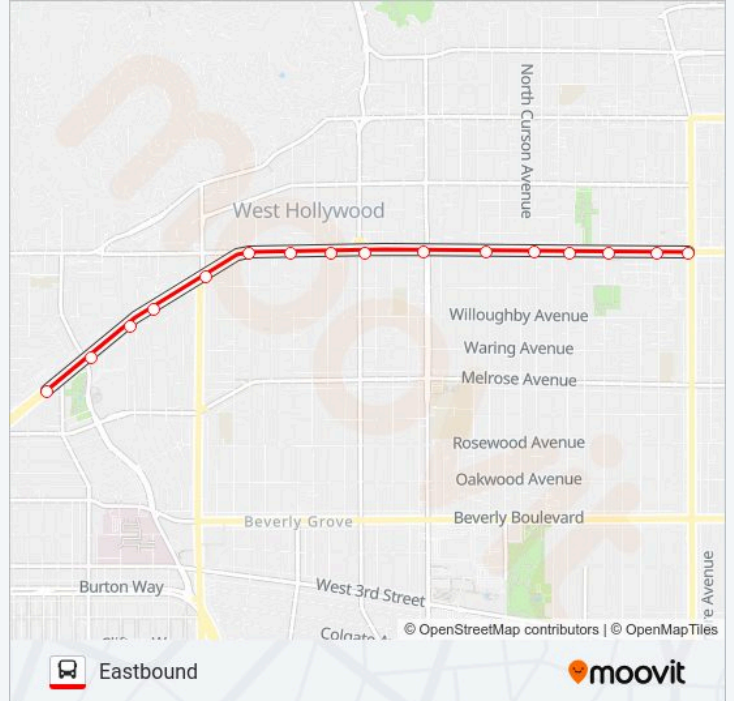

Direction: Eastbound

16 stops

[VIEW LINE SCHEDULE](#)

Santa Monica/La Peer

Santa Monica/San Vicente

Santa Monica/Hancock

Santa Monica / Westbourne

Santa Monica / LA Cienega

Santa Monica/Orlando

Santa Monica / Sweetzer

Santa Monica/La Jolla

Santa Monica / Crescent Heights

Santa Monica/Fairfax

Santa Monica/Spaulding

Santa Monica/Sierra Bonita

Santa Monica / Vista

Santa Monica/Fuller

Santa Monica / Formosa

Santa Monica/La Brea

THE PICKUP bus Time Schedule

Eastbound Route Timetable:

Sunday	12:03 AM - 9:42 PM
Monday	Not Operational
Tuesday	Not Operational
Wednesday	Not Operational
Thursday	Not Operational
Friday	8:00 PM - 11:49 PM
Saturday	12:03 AM - 11:49 PM

THE PICKUP bus Info

Direction: Eastbound

Stops: 16

Trip Duration: 16 min

Line Summary:

Direction: Westbound

17 stops

[VIEW LINE SCHEDULE](#)