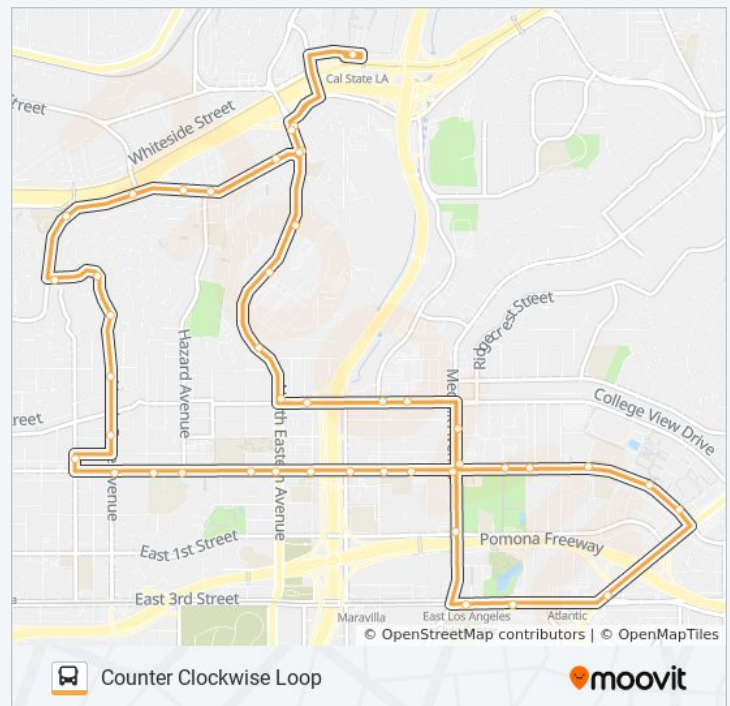

Direction: Clockwise Loop

48 stops

[VIEW LINE SCHEDULE](#)

3rd St & Laverne Ave - Dionicio Morales Transit Plaza

Mednik Ave & 3rd St

Mednik Ave & 1st St

Cesar Chavez Ave & Mednik Ave

Cesar Chavez Ave & Dangler Ave

City Terrace Dr & Herbert Ave

City Terrace / Rowan

Pomeroy St & City Terrace Dr

Pomeroy / Eastman

Gage Ave & Harris Ave

Gage Ave. & Blanchard St.

Gage / Hammel

Rowan / Dozier

Cesar Chavez Ave & Gage Ave

Cesar E Chavez / Record

Tuesday	6:30 AM - 8:30 PM
Wednesday	6:30 AM - 8:30 PM
Thursday	6:30 AM - 8:30 PM
Friday	6:30 AM - 10:30 PM
Saturday	9:30 AM - 10:30 PM

CITY TERRACE/ELAC bus Info

Direction: Counter Clockwise Loop

Stops: 45

Trip Duration: 47 min

Line Summary:

Cesar E Chavez / Hazard

Cesar Chavez Ave & Marianna Ave

Cesar Chavez Ave & Eastern Ave

Cesar Chavez Ave & Humphreys Ave