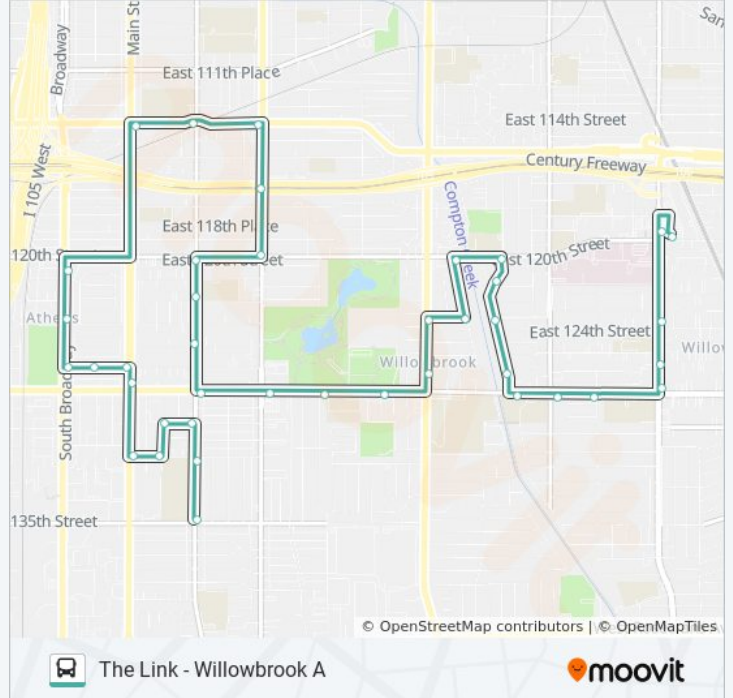

THE LINK - WILLOWBROOK A bus Info

Direction: Hahn Plaza

Stops: 40

Trip Duration: 25 min

Line Summary:

El Segundo Blvd & Avalon Blvd

El Segundo Blvd & Mckinley Ave

El Segundo Blvd & Keene Ave

El Segundo Blvd & Slater Ave

W El Segundo Blvd & N Compton Ave

El Segundo Blvd & Grandee Ave

Wilmington / El Segundo

Wilmington Ave & 126th St

Wilmington Ave & 124th St

Wilmington Ave & 118th St

119th St & Hahn's Shopping Plaza

Direction: San Pedro @ 135th

40 stops

[VIEW LINE SCHEDULE](#)

119th St & Hahn's Shopping Plaza

Wilmington Ave & 120th St

Wilmington Ave & 124th St

Wilmington Ave & 126th St

Wilmington Ave & El Segundo Blvd

Direction: San Pedro @ 135th

Stops: 40

Trip Duration: 25 min

Line Summary:

Slater Ave & Parmelee Ave

120th St & Slater Ave

Elva Ave & 120th St

123rd St & Elva Ave