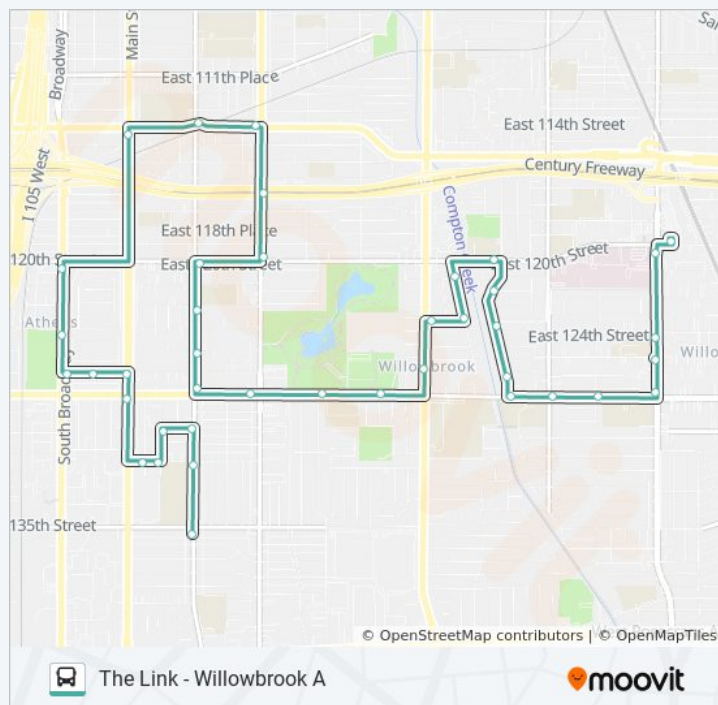

Line Summary:

Slater Ave & Parmelee Ave

120th St & Slater Ave

Elva Ave & 120th St

123rd St & Elva Ave

Central Ave & 123rd St

Central Ave & 127th St

El Segundo Blvd & Keene Ave

El Segundo Blvd & Mckinley Ave

El Segundo Blvd & Avalon Blvd

El Segundo Blvd & San Pedro St

San Pedro St & 126th St

San Pedro St & 122nd St

San Pedro St & 120th St

Avalon / 120th

Avalon Blvd & Metro Rail Station

Imperial Hwy & Avalon Blvd

Imperial / San Pedro

Imperial Hwy & Main St

Broadway & 120th St

Broadway & 124th St

127th St & Broadway

127th St & 207 Block

127th St & Main St

Main St & El Segundo Blvd

132nd St & Main St

132nd St & Jarvis Ave

130th St & Jarvis Ave

130th St & San Pedro St

San Pedro St & 132nd St

San Pedro St & 135th St