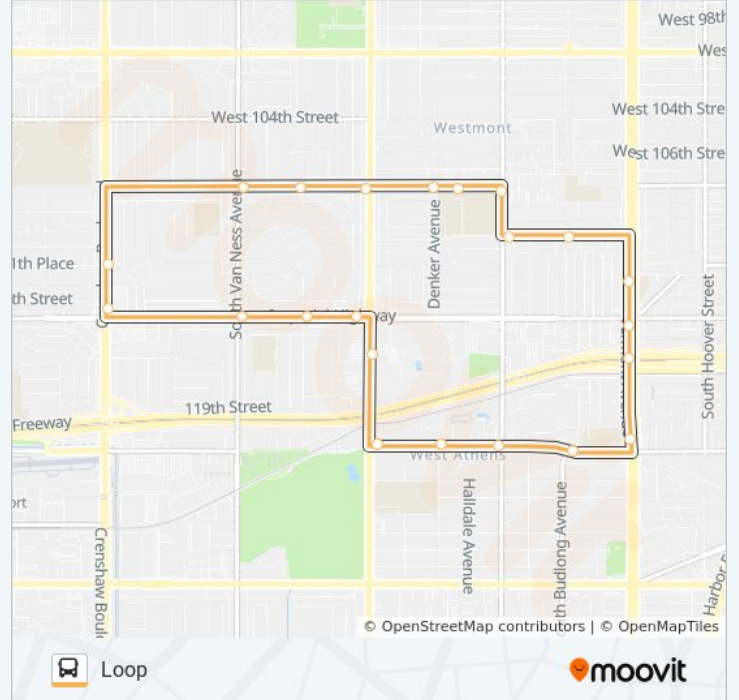

### Direction: Loop

23 stops

[VIEW LINE SCHEDULE](#)

- 120th St & Western Ave
- Western Ave & LA Southwest College St
- Imperial Hwy & Western Ave
- Imperial Hwy & Wilton Pl
- Imperial Hwy & Van Ness Ave
- Crenshaw Blvd & Imperial Hwy
- Crenshaw Blvd & Thoreau St
- 108th St & Van Ness Ave
- 108th St & Gramercy Place
- 108th St & Western Ave
- 108th St & Denker Ave
- 108th St Mid-Block
- Normandie / 108th
- 110th St & Normandie Ave
- 110th St & Budlong Ave
- Vermont Ave & 112th St
- Vermont Ave & Imperial Hwy
- Vermont Ave & Metro Rail Station
- Vermont Ave & 119th St
- 120th St & Budlong Ave
- 120th St & Normandie Ave

### THE LINK - ATHENS bus Time Schedule

Loop Route Timetable:

Sunday	Not Operational
Monday	7:00 AM - 4:30 PM
Tuesday	7:00 AM - 4:30 PM
Wednesday	7:00 AM - 4:30 PM
Thursday	7:00 AM - 4:30 PM
Friday	7:00 AM - 4:30 PM
Saturday	9:00 AM - 4:30 PM

### THE LINK - ATHENS bus Info

**Direction:** Loop

**Stops:** 23

**Trip Duration:** 25 min

**Line Summary:**

120th St & Trojan Ave

120th St & Western Ave

THE LINK - ATHENS bus time schedules and route maps are available in an offline PDF at [moovitapp.com](https://moovitapp.com). Use the [Moovit App](#) to see live bus times, train schedule or subway schedule, and step-by-step directions for all public transit in Los Angeles.