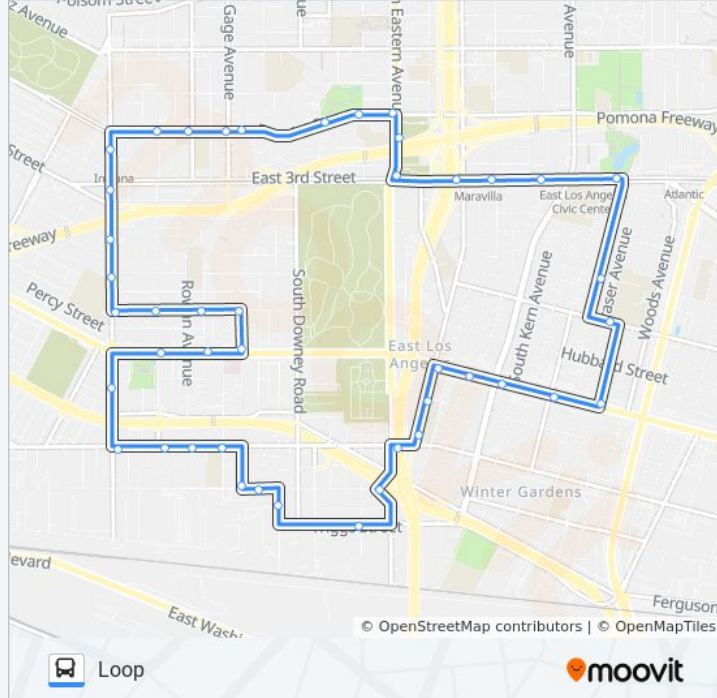

Direction: Loop

45 stops

[VIEW LINE SCHEDULE](#)

- 3rd St & Laverne Ave - Dionicio Morales Transit Plaza
- 3rd St & Arizona Ave
- 3rd & McDonnell WB
- 3rd & Ford WB
- Eastern Ave & 3rd St
- Eastern Ave & Gleason St
- 1st St & Eastern Ave
- 1st St & Marianna Ave
- 1st St & Sunol Dr
- 1st St & Herbert Ave
- 1st / Gage
- 1st St & Rowan Ave
- 1st / Ditman
- Indiana / Gleason (Indiana Gold Line Station)
- Indiana St & 3rd St
- Indiana St & 5th St
- Indiana St & 6th St
- Hubbard St & Indiana St
- Hubbard St & Ditman Ave
- Hubbard St & Eastman Ave
- Hubbard St & Herbert Ave

Indiana St & Lee St

Olympic Ave & Indiana St

Olympic Ave & Ditman Ave

Olympic Ave & Rowan Ave

Olympic Ave & Gage Ave

Herbert Ave & Union Pacific Ave

Union Pacific Ave & Record Ave

South Bonnie Beach Pl & Parque De Loa Suenos

Triggs St & Marianna Ave

Eastern Ave & Union Pacific Ave

Olympic Ave & Eastern Ave

Ford Blvd & Olympic Blvd (NB)

Ford Blvd & Verona St

Whittier Blvd & Ford Blvd

Whittier Blvd & McBride Ave

Whittier Blvd & Arizona Ave

Whittier Blvd & Ferris Ave

Clela Ave & Whittier Blvd

6th St & Frasier Ave

LA Verne Ave & Eagle St

3rd St & Laverne Ave - Dionicio Morales Transit Plaza

Direction: Loop

48 stops

[VIEW LINE SCHEDULE](#)