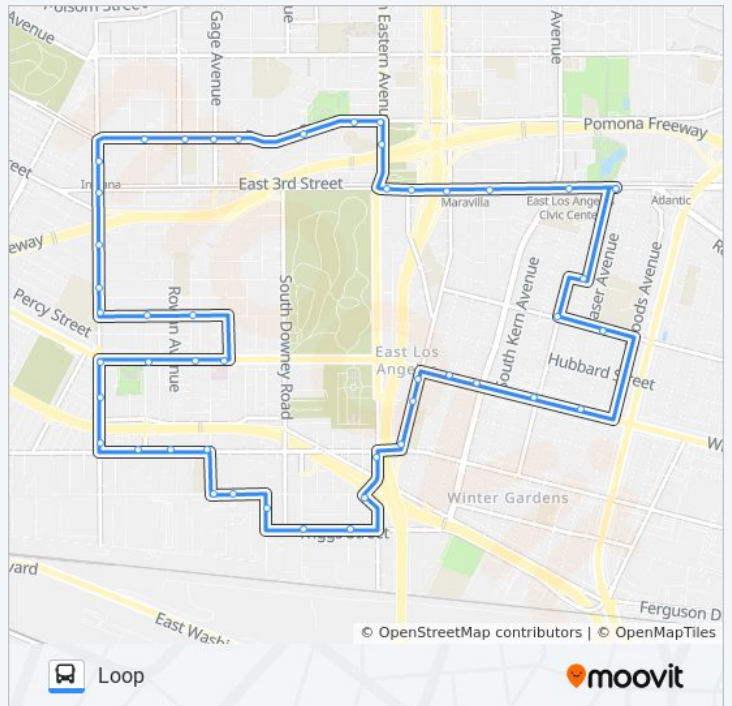

Direction: Loop

45 stops

[VIEW LINE SCHEDULE](#)

- 3rd St & Laverne Ave - Dionicio Morales Transit Plaza
- 3rd St & Arizona Ave
- 3rd & McDonnell WB
- 3rd & Ford WB
- Eastern Ave & 3rd St
- Eastern Ave & Gleason St
- 1st St & Eastern Ave
- 1st St & Marianna Ave
- 1st St & Sunol Dr
- 1st St & Herbert Ave
- 1st / Gage
- 1st St & Rowan Ave
- 1st / Ditman
- Indiana / Gleason (Indiana Gold Line Station)
- Indiana St & 3rd St
- Indiana St & 5th St
- Indiana St & 6th St
- Hubbard St & Indiana St
- Hubbard St & Ditman Ave
- Hubbard St & Eastman Ave
- Hubbard St & Herbert Ave

Whittier Blvd & Ferris Ave

Clela Ave & Whittier Blvd

6th St & Frasier Ave

LA Verne Ave & Eagle St

3rd St & Laverne Ave - Dionicio Morales Transit Plaza

Direction: Loop

48 stops

[VIEW LINE SCHEDULE](#)

Friday

6:00 AM - 10:00 PM

Saturday

9:00 AM - 10:00 PM

UNION PACIFIC/SALAZAR PARK bus Info

Direction: Loop

Stops: 48

Trip Duration: 46 min

Line Summary:

Whittier Blvd & Clela Ave

Whittier Blvd & Fraser Ave

Whittier Blvd & Arizona Ave

Whittier / Mcbride

Ford Blvd & Alley

Ford / Verona

Ford / Mines