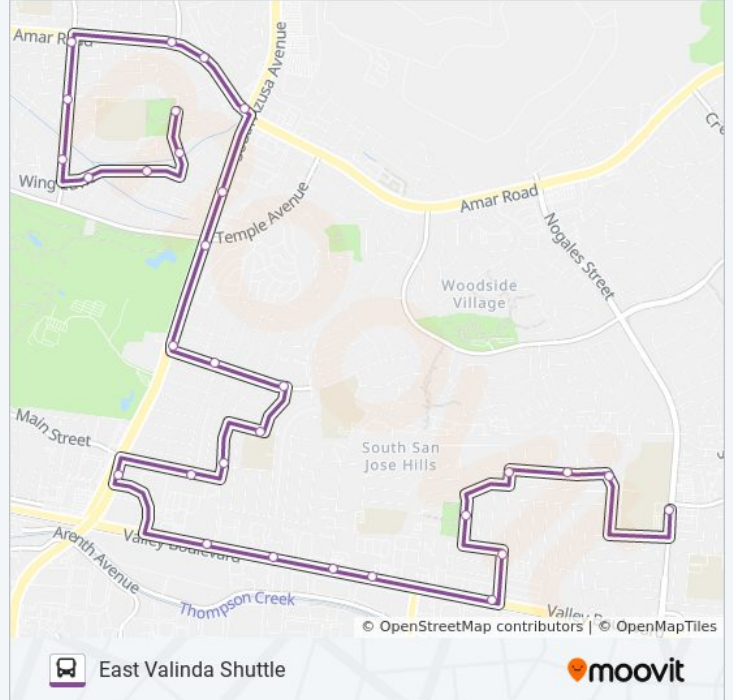

Use the Moovit App to find the closest EAST VALINDA SHUTTLE bus station near you and find out when is the next EAST VALINDA SHUTTLE bus arriving.

Direction: Nogales High School

26 stops

[VIEW LINE SCHEDULE](#)

EAST VALINDA SHUTTLE bus Info

Direction: Rimgrove Park

Stops: 30

Trip Duration: 33 min

Line Summary:

Azusa Ave & Temple Ave

Azusa and Wing Lane N

Amar Ave & Azusa Ave

Amar Ave & Brentwood

Amar Ave & Lark Allen

Valinda Ave & Amar Ave

Valinda Ave & Mulvane

Valinda Ave & Wing Lane

Wing Lane & Glenhope Dr

Wing Lane & Roxdale

Rimgrove Dr & Samgerry Dr

Rimgrove Park

EAST VALINDA SHUTTLE bus time schedules and route maps are available in an offline PDF at moovitapp.com. Use the [Moovit App](#) to see live bus times, train schedule or subway schedule, and step-by-step directions for all public transit in Los Angeles.