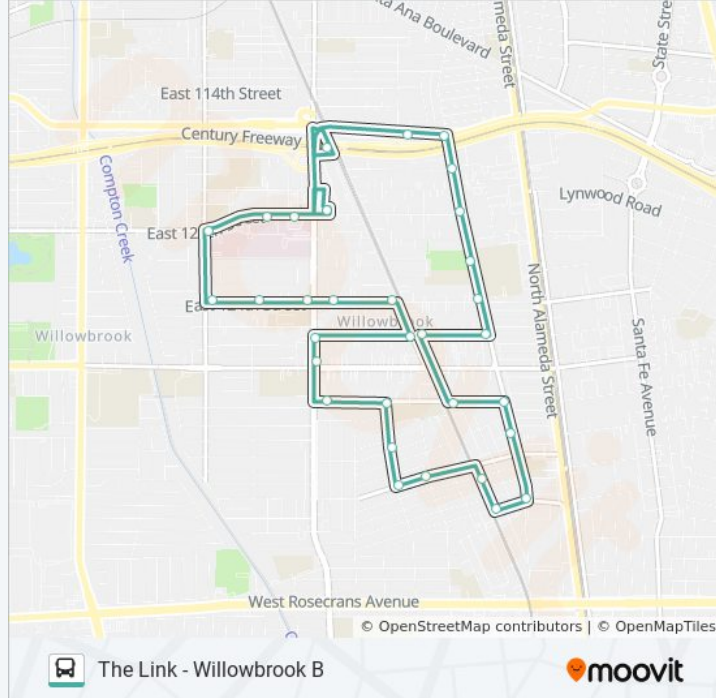

Wilmington / El Segundo

Wilmington Ave & 126th St

126th St & Willowbrook Ave

124th St & Willowbrook Ave

124th St & Anzac Ave

124th St & Wilmington Ave

124th St & Grandee Ave

124th St & Compton Ave

120th St & Compton Ave

120th / Augustus F Hawkins

120th / Martin Luther King Hospital

119th St & Hahn's Shopping Plaza

THE LINK - WILLOWBROOK B bus time schedules and route maps are available in an offline PDF at moovitapp.com. Use the [Moovit App](#) to see live bus times, train schedule or subway schedule, and step-by-step directions for all public transit in Los Angeles.

[About Moovit](#) · [MaaS Solutions](#) · [Supported Countries](#) · [Mooviter Community](#)

© 2024 Moovit - All Rights Reserved

Check Live Arrival Times