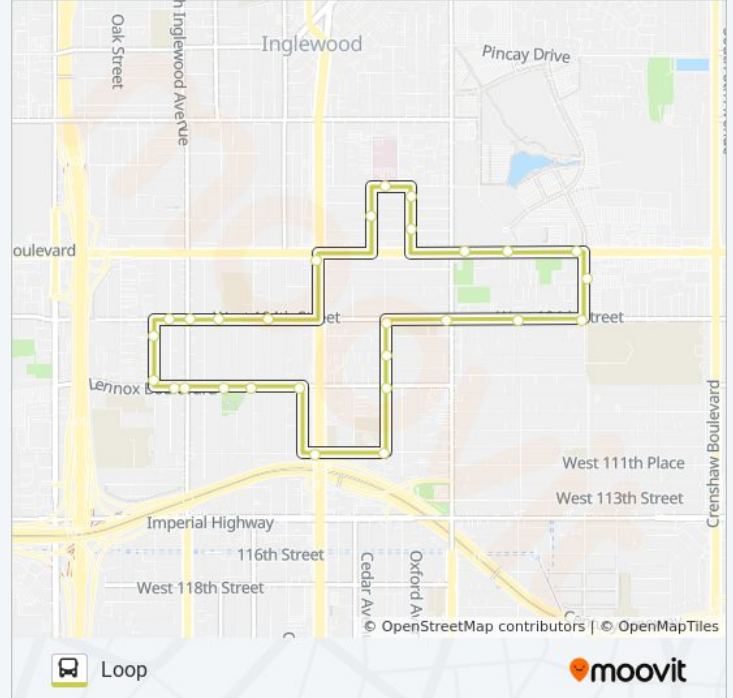

104th St & Inglewood Ave

104th St & Burl Ave

Buford Ave & 104th St

Buford Ave & Lennox Blvd

Lennox Blvd & Burl Ave

Lennox Blvd & Inglewood Ave

Lennox Blvd & Condon Ave

Lennox Blvd & Firmona Ave

THE LINK - LENNOX bus time schedules and route maps are available in an offline PDF at moovitapp.com. Use the [Moovit App](#) to see live bus times, train schedule or subway schedule, and step-by-step directions for all public transit in Los Angeles.

[About Moovit](#) • [MaaS Solutions](#) • [Supported Countries](#) • [Mooviter Community](#)

© 2024 Moovit - All Rights Reserved

Check Live Arrival Times