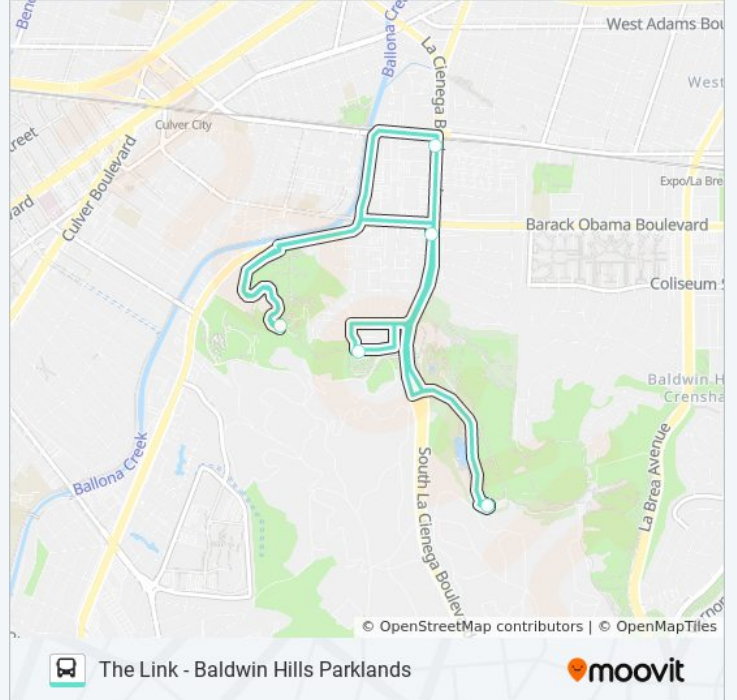

THE LINK - BALDWIN HILLS P...

The Link - Baldwin Hills Parklands

[Get The App](#)

The bus line The Link - Baldwin Hills Parklands has one route. For regular weekdays, their operation hours are: (1) Kenneth Hahn State Recreational Area: 8:00 AM - 5:30 PM
Use the Moovit App to find the closest THE LINK - BALDWIN HILLS PARKLANDS bus station near you and find out when is the next THE LINK - BALDWIN HILLS PARKLANDS bus arriving.

Direction: Kenneth Hahn State Recreational Area

6 stops

[VIEW LINE SCHEDULE](#)

- Kenneth Hahn State Recreational Area
- Baldwin Hills Scenic Overlook
- La Cienega Blvd/Jefferson Blvd
- LA Cienega Blvd & Rodeo Dr
- Stoneview Nature Center
- Kenneth Hahn State Recreational Area

THE LINK - BALDWIN HILLS PARKLANDS bus Time Schedule

Kenneth Hahn State Recreational Area Route
Timetable:

Sunday	8:00 AM - 5:30 PM
Monday	Not Operational
Tuesday	Not Operational
Wednesday	Not Operational
Thursday	Not Operational
Friday	Not Operational
Saturday	8:00 AM - 5:30 PM

THE LINK - BALDWIN HILLS PARKLANDS bus Info

Direction: Kenneth Hahn State Recreational Area

Stops: 6

Trip Duration: 25 min

Line Summary:

THE LINK - BALDWIN HILLS PARKLANDS bus time schedules and route maps are available in an offline PDF at moovitapp.com. Use the [Moovit App](#) to see live bus times, train schedule or subway schedule, and step-by-step directions for all public transit in Los Angeles.