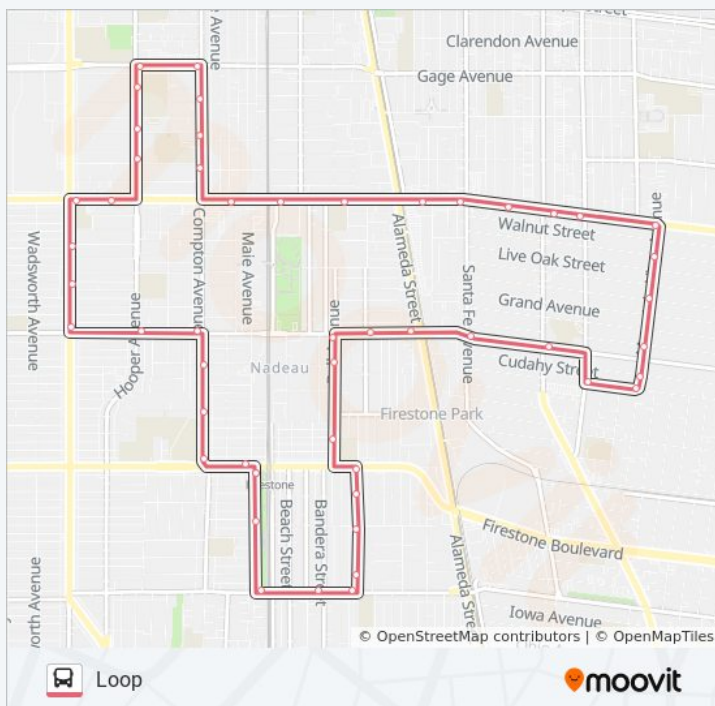

### Direction: Loop

50 stops

[VIEW LINE SCHEDULE](#)

Maie Ave & Firestone Blvd

Maie Ave & 88th St

92nd St. & Graham Ave.

92nd / Bandera

Fir Ave & 92nd St

### THE LINK - FLORENCE-FIRESTONE/WALNUT PARK bus Info

**Direction:** Loop

**Stops:** 50

**Trip Duration:** 40 min

**Line Summary:**

Mountain View & Florence Ave

Florence Ave & Standford Ave

Florence / Seville

Firestone Blvd & Compton Ave

Maie Ave & Firestone Blvd

**Direction: Loop**

51 stops

[VIEW LINE SCHEDULE](#)

**THE LINK - FLORENCE-FIRESTONE/WALNUT PARK bus Time Schedule**

Loop Route Timetable:

Maie Ave & Firestone Blvd  
 Firestone Blvd & Maie Ave  
 Compton Ave & Firestone Blvd  
 Compton Ave & 83rd St  
 Compton Ave & 81st St  
 Compton Ave & Nadeau St  
 Nadeau St & Hooper Ave  
 Nadeau St & Central Ave  
 Central Ave & 76th Pl  
 Central Ave & 75th St  
 Central Ave & Florence Ave  
 Florence Ave & Hooper Ave Midblock  
 Hooper Ave & 70th St  
 Hooper Ave & 68th St  
 Hooper Ave & 65th St  
 Hooper Ave & Gage Ave  
 Gage Ave & Compton Ave  
 Compton Ave & 66th St  
 Compton Ave & 68th St  
 Compton Ave & 70th St  
 Florence Ave & Miramonte Blvd  
 Florence Station  
 Florence / Bell  
 Florence Ave & Roseberry Ave  
 Florence / Santa Fe  
 Florence Ave & Malabar St  
 Florence Ave & Rita Ave  
 Florence Ave & Seville Ave  
 Florence Ave & Mountain View Ave  
 Mountain View Ave & California St  
 Mountain View & Hope St  
 Mountain View Ave & Hill St  
 Mountain View & Cudahy St

**THE LINK - FLORENCE-FIRESTONE/WALNUT PARK bus Info**

**Direction:** Loop

**Stops:** 51

**Trip Duration:** 40 min

**Line Summary:**

Mountain View & Santa Ana St

Santa Ana / Seville

Broadway Ave & Pacific Blvd