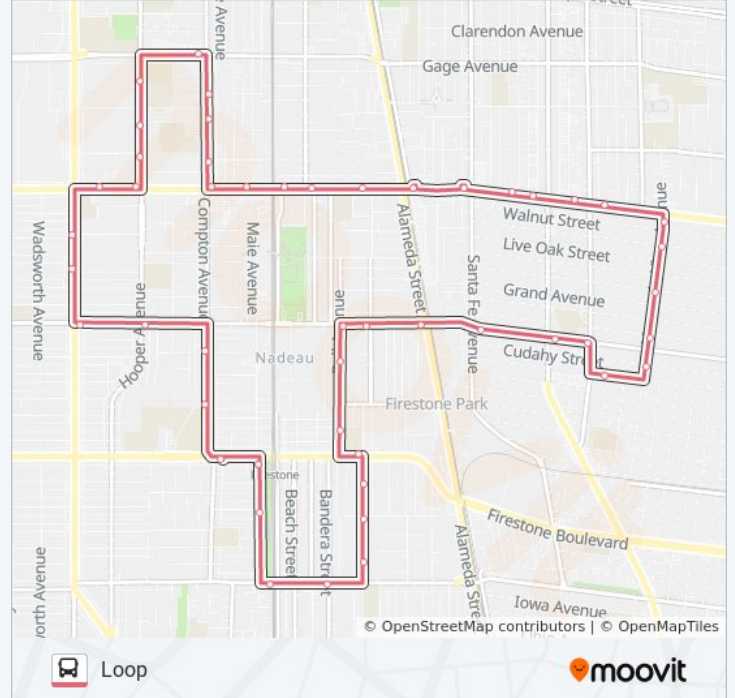

### Direction: Loop

50 stops

[VIEW LINE SCHEDULE](#)

Maie Ave & Firestone Blvd

Maie Ave & 88th St

92nd St. & Graham Ave.

92nd / Bandera

Fir Ave & 92nd St

Florence Ave & Hopper Ave

Florence Ave & Central Ave

Central / 75th

Central Ave & 76th Pl

Nadeau St & Central Ave

Nadeau St & Hooper Ave

Compton Ave & 81st St

Compton Ave & 83rd St

Firestone Blvd & Compton Ave

Maie Ave & Firestone Blvd

**Direction: Loop**

51 stops

[VIEW LINE SCHEDULE](#)

**THE LINK - FLORENCE-FIRESTONE/WALNUT PARK bus Time Schedule**

Loop Route Timetable:

Maie Ave & Firestone Blvd  
 Firestone Blvd & Maie Ave  
 Compton Ave & Firestone Blvd  
 Compton Ave & 83rd St  
 Compton Ave & 81st St  
 Compton Ave & Nadeau St  
 Nadeau St & Hooper Ave  
 Nadeau St & Central Ave  
 Central Ave & 76th Pl  
 Central Ave & 75th St  
 Central Ave & Florence Ave  
 Florence Ave & Hooper Ave Midblock  
 Hooper Ave & 70th St  
 Hooper Ave & 68th St  
 Hooper Ave & 65th St  
 Hooper Ave & Gage Ave  
 Gage Ave & Compton Ave  
 Compton Ave & 66th St  
 Compton Ave & 68th St  
 Compton Ave & 70th St  
 Florence Ave & Miramonte Blvd  
 Florence Station  
 Florence / Bell  
 Florence Ave & Roseberry Ave  
 Florence / Santa Fe  
 Florence Ave & Malabar St  
 Florence Ave & Rita Ave  
 Florence Ave & Seville Ave  
 Florence Ave & Mountain View Ave  
 Mountain View Ave & California St  
 Mountain View & Hope St  
 Mountain View Ave & Hill St  
 Mountain View & Cudahy St

**THE LINK - FLORENCE-FIRESTONE/WALNUT PARK bus Info**

**Direction:** Loop

**Stops:** 51

**Trip Duration:** 40 min

**Line Summary:**

Mountain View & Santa Ana St

Santa Ana / Seville

Broadway Ave & Pacific Blvd