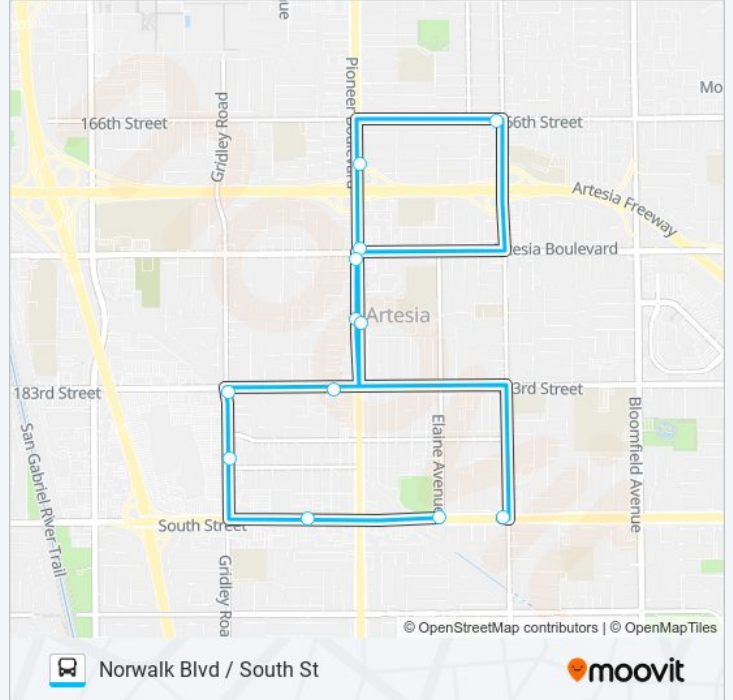

The ARTESIA TRANSIT bus line Norwalk Blvd / South St has one route. For regular weekdays, their operation hours are:

(1) Norwalk Blvd / South St: 8:00 AM - 4:15 PM

Use the Moovit App to find the closest ARTESIA TRANSIT bus station near you and find out when is the next ARTESIA TRANSIT bus arriving.

Direction: Norwalk Blvd / South St

12 stops

[VIEW LINE SCHEDULE](#)

South St / Elaine Ave / Artesia Park

South St / Albutis Ave

Gridley Rd / 187th St

Gridley Rd / 183rd St

183rd St / Albutis Ave

Pioneer Blvd / 178th St NB

Pioneer Blvd / Artesia Blvd NB

Pioneer Blvd / 168th St

166th St / Norwalk Blvd

Pioneer Blvd / Artesia Blvd SB

Pioneer Blvd / 178th St SB

Norwalk Blvd / South St

ARTESIA TRANSIT bus Time Schedule

ARTESIA TRANSIT bus Info**Direction:** Norwalk Blvd / South St**Stops:** 12**Trip Duration:** 44 min**Line Summary:**

ARTESIA TRANSIT bus time schedules and route maps are available in an offline PDF at moovitapp.com. Use the [Moovit App](#) to see live bus times, train schedule or subway schedule, and step-by-step directions for all public transit in Los Angeles.