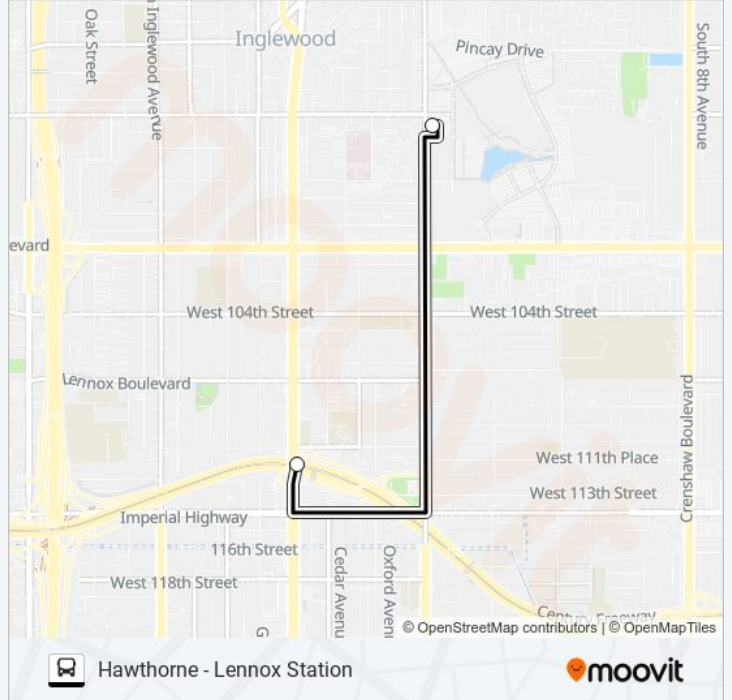

Use the Moovit App to find the closest C-LINE SOFI STADIUM EXPRESS bus station near you and find out when is the next C-LINE SOFI STADIUM EXPRESS bus arriving.

Direction: Hawthorne - Lennox Station

2 stops

[VIEW LINE SCHEDULE](#)

Sofi Stadium Transit Center

Hawthorne / Lennox Station

C-LINE SOFI STADIUM EXPRESS bus Time Schedule

Hawthorne - Lennox Station Route Timetable:

Sunday	4:05 PM - 5:35 PM
Monday	Not Operational
Tuesday	Not Operational
Wednesday	Not Operational
Thursday	Not Operational
Friday	Not Operational
Saturday	7:30 PM - 9:00 PM

C-LINE SOFI STADIUM EXPRESS bus Info**Direction:** Hawthorne - Lennox Station**Stops:** 2**Trip Duration:** 9 min**Line Summary:**

Direction: Sofi Stadium

2 stops

[VIEW LINE SCHEDULE](#)

Hawthorne / Lennox Station