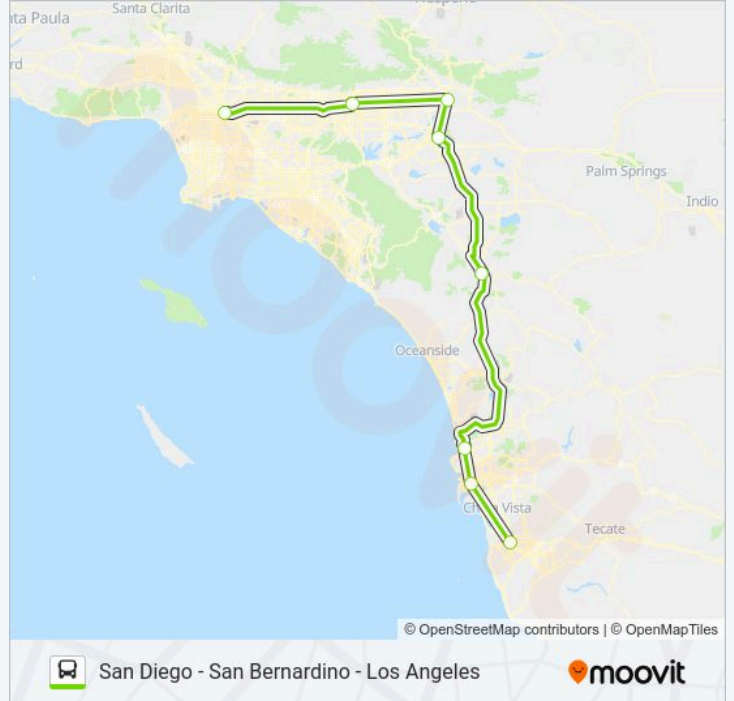

Use the Moovit App to find the closest FLIXBUS 2015 bus station near you and find out when is the next FLIXBUS 2015 bus arriving.

Direction: Los Angeles Downtown (Flixbus Lot)

8 stops

[VIEW LINE SCHEDULE](#)

San Ysidro Bus Terminal

San Diego (Old Town-Flixbus)

San Diego (LA Jolla - UC San Diego)

Temecula Bus Stop

Riverside (Parking Lot 30 - University of California, Riverside)

San Bernardino Downtown Transit Center

FLIXBUS 2015 bus Info**Direction:** Los Angeles Downtown (Flixbus Lot)**Stops:** 8**Trip Duration:** 285 min**Line Summary:**

Direction: San Ysidro Bus Terminal

8 stops

[VIEW LINE SCHEDULE](#)

Los Angeles Downtown (Flixbus Lot)

Montclair

San Bernardino Downtown Transit Center

Riverside (Parking Lot 30 - University of California, Riverside)

Temecula Bus Stop

San Diego (LA Jolla - UC San Diego)

San Diego (Old Town-Flixbus)

San Ysidro Bus Terminal