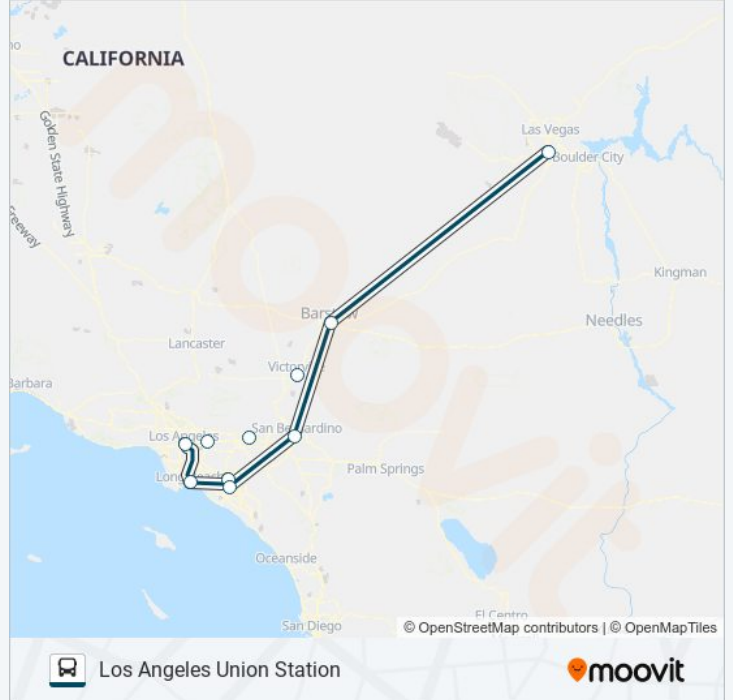

GREYHOUND US0900 bus time schedules and route maps are available in an offline PDF at moovitapp.com. Use the [Moovit App](#) to see live bus times, train schedule or subway schedule, and step-by-step directions for all public transit in Los Angeles.

[About Moovit](#) • [MaaS Solutions](#) • [Supported Countries](#) • [Mooviter Community](#)

© 2024 Moovit - All Rights Reserved

Check Live Arrival Times