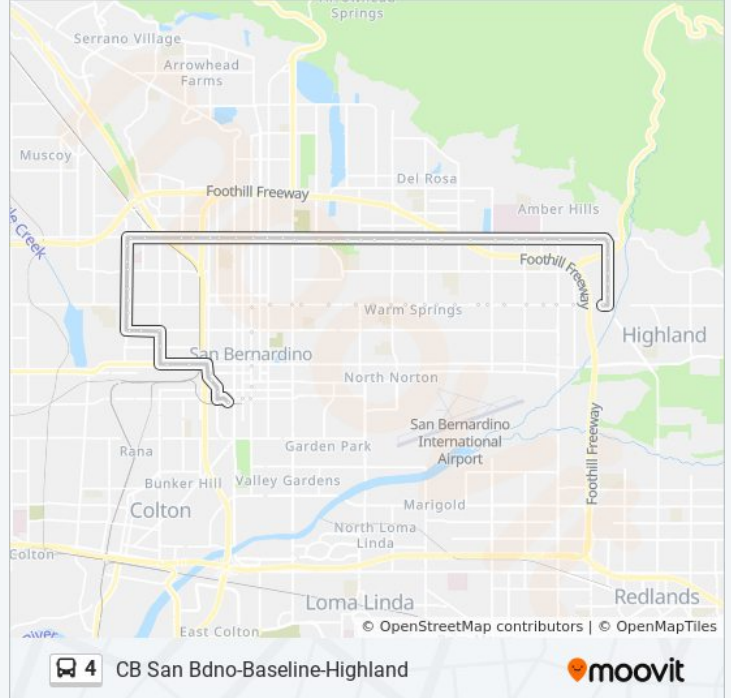

Use the Moovit App to find the closest 4 bus station near you and find out when is the next 4 bus arriving.

Direction: CB San Bдно-Baseline-Highland

75 stops

[VIEW LINE SCHEDULE](#)

San Bernardino Transit Center

4 bus Info

Direction: CB San Bдно-Baseline-Highland

Stops: 75

Trip Duration: 80 min

Line Summary:

Highland @ E EB FS
Highland @ Arrowhead EB FS
Highland @ Sierra Way EB Ns
Highland @ Wall EB Ns
Highland @ Waterman EB FS
Highland @ Valencia EB FS
Highland @ Cedar EB FS
Highland @ Harrison EB FS
Highland @ Golden EB FS
Highland @ Monte Vista EB FS
Highland @ Del Rosa EB FS
Highland @ Merito EB FS
Highland @ Sterling EB FS
Highland @ Guthrie EB Ns
Highland @ Eucalyptus EB FS
Highland @ Victoria EB FS
Highland @ Patton EB Ns
Highland @ Central EB FS
Highland @ Orange EB FS
Highland @ Palm EB FS
Highland @ Piedmont EB FS
Boulder @ Highland SB FS
Boulder @ Atlantic SB FS
Boulder @ Pacific SB FS
Boulder @ Beaver Medical SB Mid
Boulder @ Highland Village SB Lt
Baseline @ Boulder WB FS
Baseline @ Church WB FS
Baseline @ Palm WB FS
Baseline @ Cole WB FS
Baseline @ Central WB Ns
Baseline @ Vine WB FS
Baseline @ Victoria WB FS