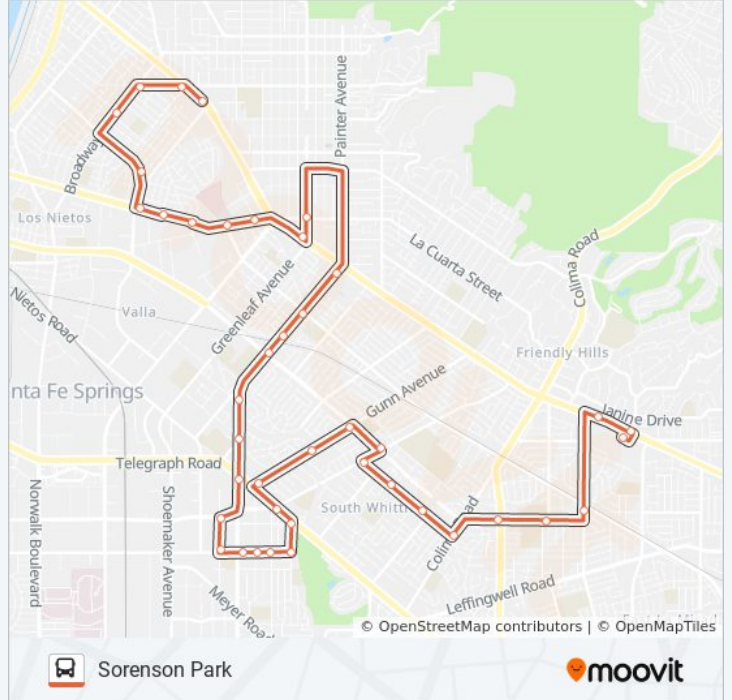

- Whittwood Town Center
- Whittier / Santa Gertrudes
- Whittier Blvd & Whittwood Dr
- Scott Ave & Mulberry Dr
- Mulberry Dr & Cole Rd
- Mulberry/La Mirada
- Colima Rd & Broadway Ave
- Broadway Ave & Parise Dr
- Broadway Ave & Regatta Ave
- Broadway Ave & Mills Ave
- Mulberry/Mills
- Gunn Ave & Mulberry Dr
- Gunn Ave & Adventure County Park
- Gunn Ave & Telegraph Rd
- Telegraph Rd & Florence Ave
- Telechron & Telegraph Rd
- Telechron & Lakeland Rd
- Lakeland Rd & Leland Ave
- Lakeland Rd & Inez St
- Lakeland Rd & Carmenita Rd
- Laurel Ave & Lakeland Rd

SUNSHINE SHUTTLE ROUTE A bus Info

Direction: Sorenson Park

Stops: 41

Trip Duration: 65 min

Line Summary:

- Laurel Ave & Florence Ave
- Carmenita Rd & Gateway Plaza
- Carmenita Rd & Trumball St
- Painter Ave & Walburg St
- Painter Ave & Mulberry Dr
- Painter Ave & Oval Dr
- Painter/Lambert
- Painter Ave & Cullen St
- Greenleaf Ave & LA Cuarta St
- Whittier Blvd & Greenleaf
- Washington Blvd & Putnam St
- Washington Blvd & Lambert Rd
- Washington Blvd & Crowndale Ave
- Washington Blvd & Appledale Ave
- Washington Blvd & Sorensen Ave
- Mines Blvd & Kengard Ave
- Broadway Ave & Sorensen Park
- Broadway Ave & Hadley St
- Hadley St & Whittier Blvd
- Whittier Blvd & Sorensen Av

Direction: Whittwood Town Center

40 stops

[VIEW LINE SCHEDULE](#)

- Whittier Blvd & Sorensen Av
- Hadley St & Prather Ave
- Broadway Ave & Hadley St
- Broadway Ave & Sorensen Park
- Washington Blvd & Appledale Ave
- Washington & Rivera EB
- Washington Blvd & Lambert Rd
- Washington Boulevard and Putnam Street
- Whittier Blvd & Comstock

SUNSHINE SHUTTLE ROUTE A bus Info

Direction: Whittwood Town Center

Stops: 40

Trip Duration: 65 min

Line Summary:

Greenleaf Ave & LA Cuarta St

Painter Ave & Whittier Bl

Painter Ave & Cullen St