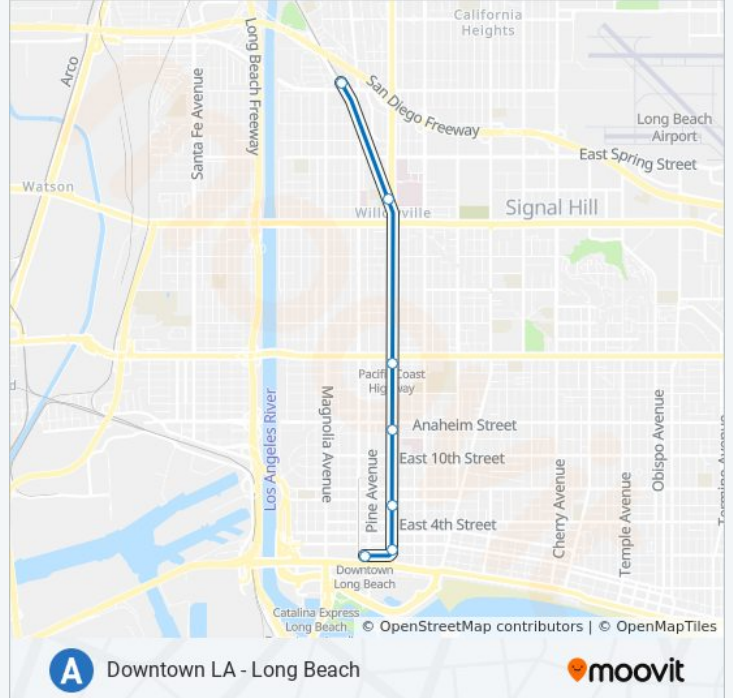

### A LINE (BLUE) light rail Info

**Direction:** Metro A Line (Blue) - 7th Street / Metro Ctr. Sta.

**Stops:** 20

**Trip Duration:** 57 min

**Line Summary:**

Pico

7th Street / Metro Center Station

**Direction: Metro A Line (Blue) - Dwtm Long Beach Sta.**

**A LINE (BLUE) light rail Info**

**Direction:** Metro A Line (Blue) - Dwtm Long Beach Sta.

**Stops:** 21

**Trip Duration:** 42 min

**Line Summary:**

5th Street Station

1st Street Station

Downtown Long Beach Station

**Direction: Metro A Line (Blue) - Washington Sta.**

16 stops

[VIEW LINE SCHEDULE](#)

Downtown Long Beach Station

Pacific Ave Station

Anaheim Street Station

Pacific Coast Hwy Station

Willow Street Station

### Direction: Metro A Line (Blue) - Washington Sta.

5 stops

[VIEW LINE SCHEDULE](#)

7th Street / Metro Center Station

Pico

Grand / LATTC Station

San Pedro Street Station

Washington Station