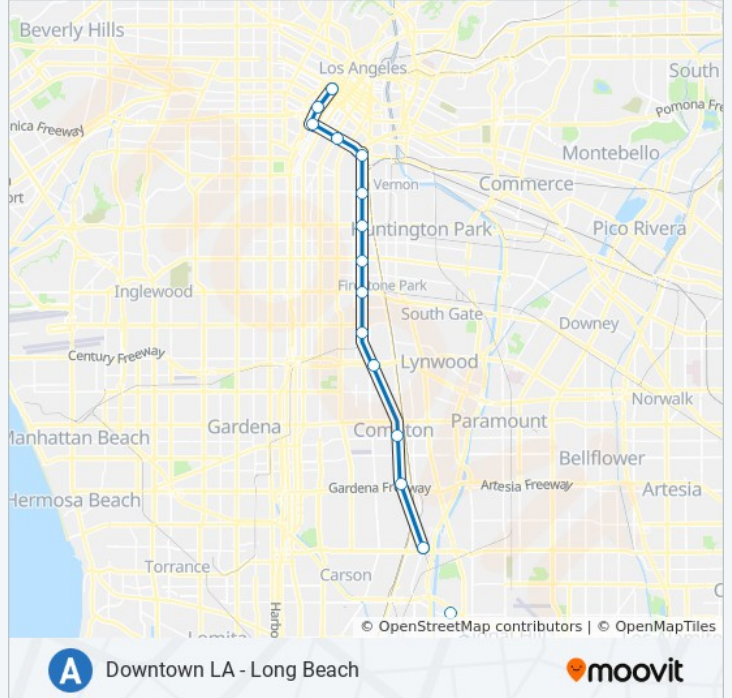

**Direction: Metro A Line (Blue) - Washington Sta.**

16 stops

[VIEW LINE SCHEDULE](#)

Downtown Long Beach Station

Pacific Ave Station

Anaheim Street Station

Pacific Coast Hwy Station

Willow Street Station

Slauson Station

Vernon Station

Washington Station

**A LINE (BLUE) light rail Time Schedule**

Metro A Line (Blue) - Washington Sta. Route

Timetable:

Sunday	Not Operational
Monday	Not Operational
Tuesday	Not Operational
Wednesday	3:44 AM - 11:06 PM
Thursday	3:44 AM - 11:06 PM
Friday	3:44 AM - 11:06 PM
Saturday	3:45 AM - 11:06 PM

**A LINE (BLUE) light rail Info**

**Direction:** Metro A Line (Blue) - Washington Sta.

**Stops:** 16

**Trip Duration:** 43 min

**Line Summary:**

### Direction: Metro A Line (Blue) - Washington Sta.

5 stops

[VIEW LINE SCHEDULE](#)

7th Street / Metro Center Station

Pico

Grand / LATTC Station

San Pedro Street Station

Washington Station