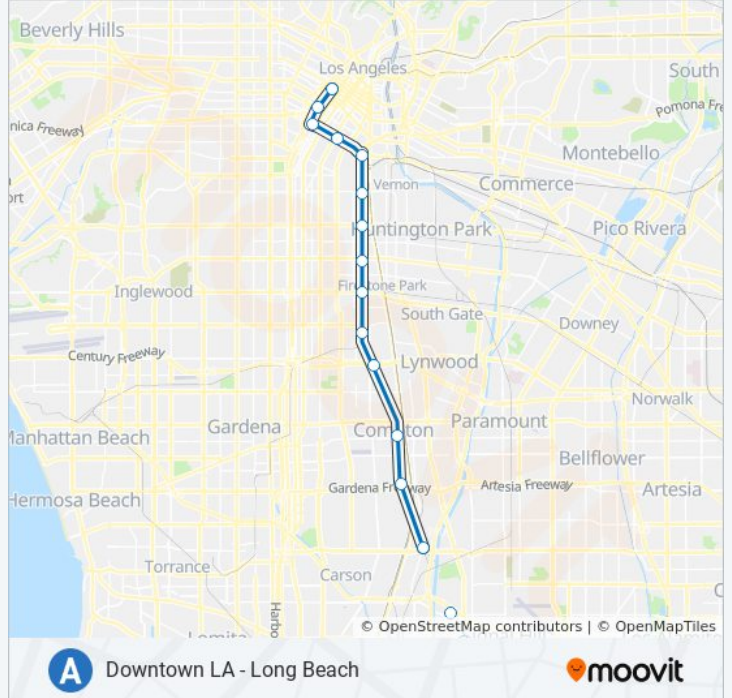

### Direction: Metro A Line (Blue) - 7th Street / Metro Ctr. Sta.

20 stops

[VIEW LINE SCHEDULE](#)

- Downtown Long Beach Station
- Pacific Ave Station
- Anaheim Street Station
- Pacific Coast Hwy Station
- Willow Street Station
- Wardlow Station
- Del Amo Station
- Artesia Station
- Compton Station
- Willowbrook - Rosa Parks Station
- 103rd Street / Watts Towers Station
- Firestone Station
- Florence Station
- Slauson Station
- Vernon Station
- Washington Station
- San Pedro Street Station
- Grand / LATTC Station

### A LINE (BLUE) light rail Info

**Direction:** Metro A Line (Blue) - 7th Street / Metro Ctr. Sta.

**Stops:** 20

**Trip Duration:** 57 min

**Line Summary:**

Pico

7th Street / Metro Center Station

**Direction: Metro A Line (Blue) - Dwtm Long Beach Sta.**

21 stops

[VIEW LINE SCHEDULE](#)

7th Street / Metro Center Station

Pico

Grand / LATTC Station

San Pedro Street Station

Washington Station

Vernon Station

**Direction: Metro A Line (Blue) - Washington Sta.**

16 stops

[VIEW LINE SCHEDULE](#)

Downtown Long Beach Station

Pacific Ave Station

Anaheim Street Station

Pacific Coast Hwy Station

Willow Street Station