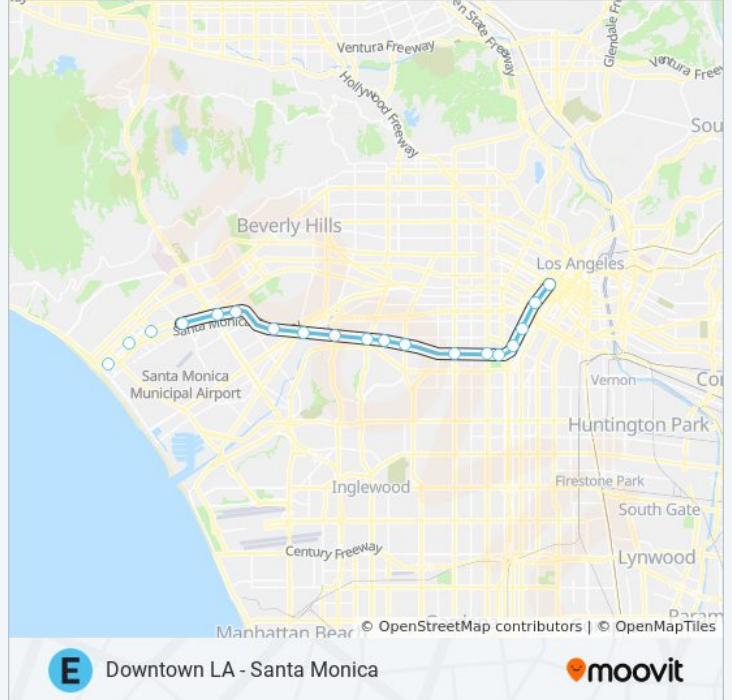

Use the Moovit App to find the closest E LINE (EXPO) light rail station near you and find out when is the next E LINE (EXPO) light rail arriving.

Direction: Metro E Line (Expo) - 7th Street / Metro Ctr. Sta.

19 stops

[VIEW LINE SCHEDULE](#)

Downtown Santa Monica

17th St / SMC

26th Street / Bergamot Station

Expo/Bundy

Expo / Sepulveda

Westwood / Rancho Park

Expo Park / USC Station

Jefferson / USC Station

LATTC / Ortho Institute

Pico

E LINE (EXPO) light rail Time Schedule

Metro E Line (Expo) - 7th Street / Metro Ctr. Sta.
Route Timetable:

Sunday	3:43 AM - 11:14 PM
Monday	3:43 AM - 11:14 PM
Tuesday	3:43 AM - 11:14 PM
Wednesday	3:43 AM - 11:20 PM
Thursday	3:43 AM - 11:14 PM
Friday	3:43 AM - 11:14 PM
Saturday	3:43 AM - 11:14 PM

E LINE (EXPO) light rail Info

Direction: Metro E Line (Expo) - 7th Street / Metro Ctr. Sta.

Stops: 19

Trip Duration: 46 min

Line Summary:

Direction: Metro E Line (Expo) - Dwtm Santa Monica Sta.

19 stops

[VIEW LINE SCHEDULE](#)