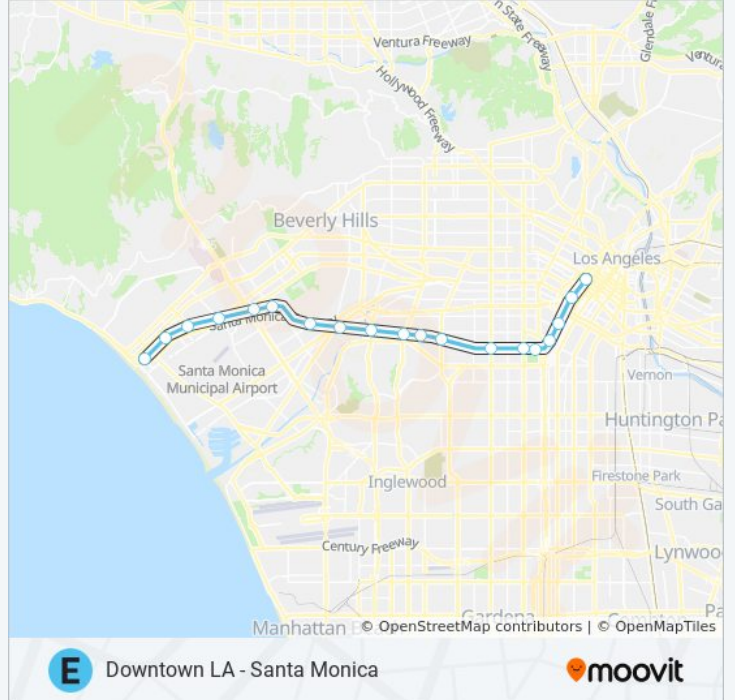

E LINE (EXPO) light rail time schedules and route maps are available in an offline PDF at moovitapp.com. Use the [Moovit App](#) to see live bus times, train schedule or subway schedule, and step-by-step directions for all public transit in Los Angeles.

[About Moovit](#) • [MaaS Solutions](#) • [Supported Countries](#) • [Mooviter Community](#)

© 2023 Moovit - All Rights Reserved

Check Live Arrival Times