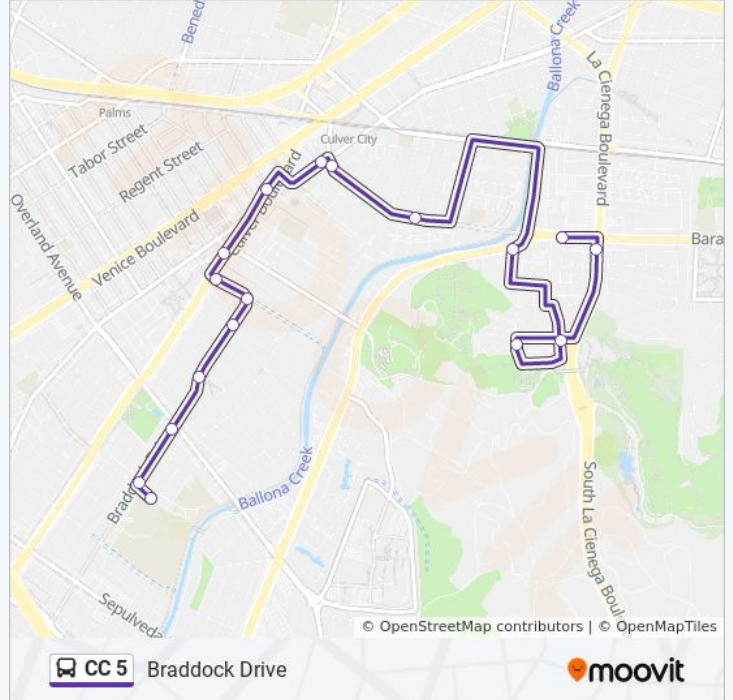

**Direction: Braddock Dr Blair Hills**

32 stops

[VIEW LINE SCHEDULE](#)

- Lincoln Blvd/Washington Blvd
- Lincoln Blvd/Zanja St
- Venice Blvd/Lincoln Blvd
- Venice Blvd/Glyndon Ave
- Venice High School/Venice Blvd
- Venice Blvd/Wade St
- Venice Blvd/Centinela Ave
- Washington Blvd/Centinela Ave
- Washington Blvd/Grand View Blvd
- Washington Blvd/Inglewood Blvd
- Inglewood Blvd/Culver Blvd
- Braddock Dr/Inglewood Blvd
- Braddock Dr/Marionwood Dr
- Braddock Dr/Slauson Ave
- Braddock Dr/Berryman Ave
- Braddock Dr/Huntley Ave
- Braddock Dr/Sepulveda Blvd
- Braddock Dr/Harter Ave
- Braddock Dr/Huron Ave
- Braddock Dr/Elenda St
- Braddock Dr/Overland Ave
- Braddock Dr/Le Bourget Ave

Higuera St/Helms Ave

Higuera St/Washington Blvd

Washington Blvd/Robertson Blvd

Culver Blvd/Main St

Culver Blvd/Duquesne Ave

Madison Ave/Culver Blvd

Madison Ave/Braddock Dr

Braddock Dr/Jackson Ave

Braddock Dr/Le Bourget Ave

Braddock Dr/Overland Ave

Braddock Dr/Elenda St

Culver City High School

### CC 5 bus Info

**Direction:** Braddock Dr/Culver High School

**Stops:** 17

**Trip Duration:** 29 min

**Line Summary:**

CC 5 bus time schedules and route maps are available in an offline PDF at [moovitapp.com](https://moovitapp.com). Use the [Moovit App](#) to see live bus times, train schedule or subway schedule, and step-by-step directions for all public transit in Los Angeles.