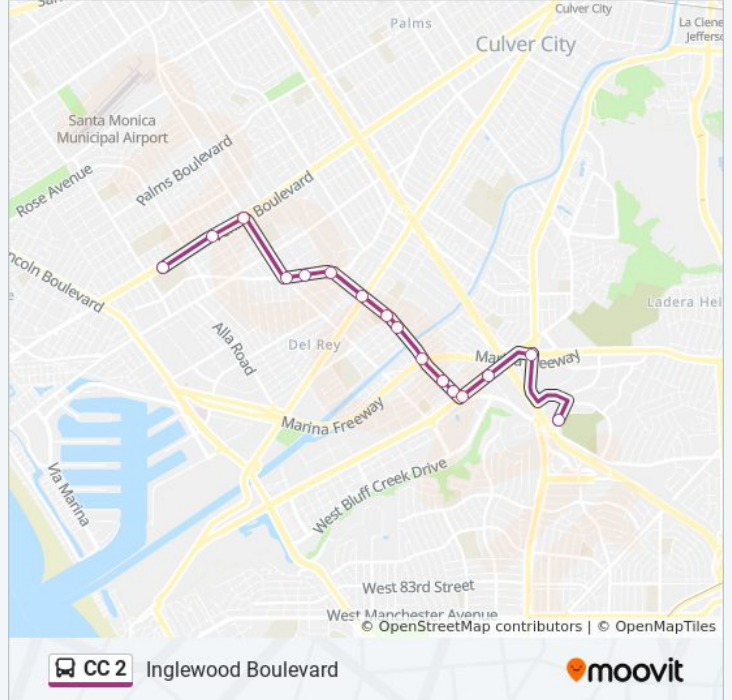

**Direction: Inglewood Blvd/Bristol-Centinela**

16 stops

[VIEW LINE SCHEDULE](#)

- Venice High School/Venice Blvd
- Venice Blvd/Wade St
- Venice Blvd/Centinela Ave
- Washington Blvd/Centinela Ave
- Washington Blvd/Grand View Blvd
- Washington Blvd/Inglewood Blvd
- Inglewood Blvd/Culver Blvd
- Inglewood Blvd/Braddock Dr
- Inglewood Blvd/Allin St
- Inglewood Blvd/Bray St
- Inglewood Blvd/Lucille Ave
- Inglewood Blvd/Juniette St
- Jefferson Blvd/Inglewood Blvd
- Jefferson Blvd/Mesmer Ave
- Slauson Ave/Sepulveda Blvd SW
- Bristol Pkwy/Centinela Ave

**CC 2 bus Info**

**Direction:** Inglewood Blvd/Bristol-Centinela

**Stops:** 16

**Trip Duration:** 19 min

**Line Summary:**

**Direction: Inglewood Blvd/Venice High School**

24 stops

[VIEW LINE SCHEDULE](#)

- Bristol Pkwy/Centinela Ave
- Slauson Ave/Sepulveda Blvd NW
- Jefferson Blvd/Mesmer Ave
- Jefferson Blvd/Margaret Ave
- Inglewood Blvd/Juniette St
- Inglewood Blvd/Aneta St
- Inglewood Blvd/Bray St
- Inglewood Blvd/Allin St
- Inglewood Blvd/Braddock Dr
- Inglewood Blvd/Culver Blvd
- Inglewood Blvd/Courtleigh Dr
- Washington Blvd/Inglewood Blvd
- Washington Blvd/Grand View Blvd
- Washington Blvd/Centinela Ave
- Washington Blvd/Washington Pl
- Washington Blvd/Meier St
- Washington Blvd/Beethoven St
- Washington Blvd/Redwood Ave

**CC 2 bus Info**

**Direction:** Inglewood Blvd/Venice High School

**Stops:** 24

**Trip Duration:** 27 min

**Line Summary:**

Washington Blvd/Glencoe Ave  
Lincoln Blvd/Washington Blvd  
Lincoln Blvd/Zanja St  
Venice Blvd/Lincoln Blvd  
Venice Blvd/Glyndon Ave  
Venice High School/Venice Blvd