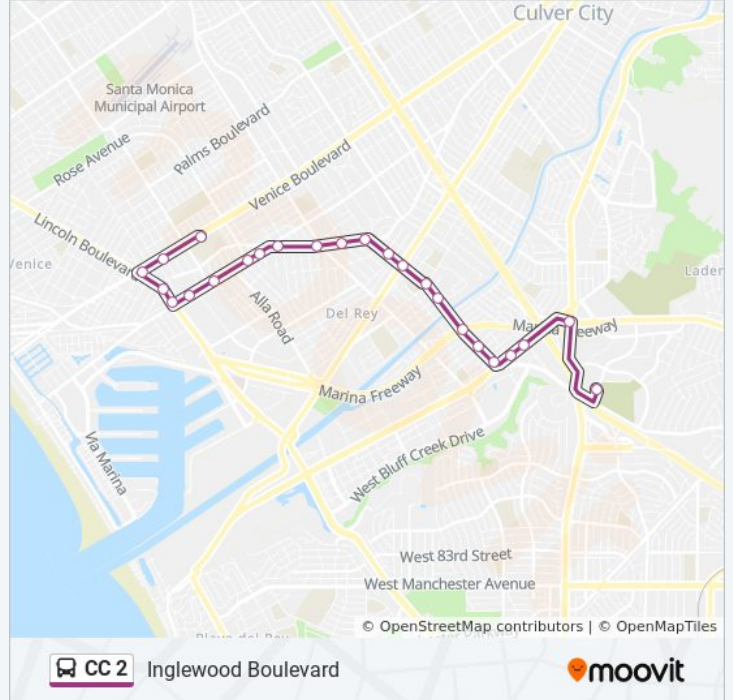

**Direction: Inglewood Blvd/Bristol-Centinela**

16 stops

[VIEW LINE SCHEDULE](#)

- Venice High School/Venice Blvd
- Venice Blvd/Wade St
- Venice Blvd/Centinela Ave
- Washington Blvd/Centinela Ave
- Washington Blvd/Grand View Blvd
- Washington Blvd/Inglewood Blvd
- Inglewood Blvd/Culver Blvd
- Inglewood Blvd/Braddock Dr
- Inglewood Blvd/Allin St
- Inglewood Blvd/Bray St
- Inglewood Blvd/Lucille Ave
- Inglewood Blvd/Juniette St
- Jefferson Blvd/Inglewood Blvd
- Jefferson Blvd/Mesmer Ave
- Slauson Ave/Sepulveda Blvd SW
- Bristol Pkwy/Centinela Ave

**CC 2 bus Info**

**Direction:** Inglewood Blvd/Bristol-Centinela

**Stops:** 16

**Trip Duration:** 19 min

**Line Summary:**

**Direction: Inglewood Blvd/Venice High School**

24 stops

[VIEW LINE SCHEDULE](#)

- Bristol Pkwy/Centinela Ave
- Slauson Ave/Sepulveda Blvd NW
- Jefferson Blvd/Mesmer Ave
- Jefferson Blvd/Margaret Ave
- Inglewood Blvd/Juniette St
- Inglewood Blvd/Aneta St
- Inglewood Blvd/Bray St
- Inglewood Blvd/Allin St
- Inglewood Blvd/Braddock Dr
- Inglewood Blvd/Culver Blvd
- Inglewood Blvd/Courtleigh Dr
- Washington Blvd/Inglewood Blvd
- Washington Blvd/Grand View Blvd
- Washington Blvd/Centinela Ave
- Washington Blvd/Washington Pl
- Washington Blvd/Meier St
- Washington Blvd/Beethoven St
- Washington Blvd/Redwood Ave

**CC 2 bus Info**

**Direction:** Inglewood Blvd/Venice High School

**Stops:** 24

**Trip Duration:** 27 min

**Line Summary:**

Washington Blvd/Glencoe Ave  
Lincoln Blvd/Washington Blvd  
Lincoln Blvd/Zanja St  
Venice Blvd/Lincoln Blvd  
Venice Blvd/Glyndon Ave  
Venice High School/Venice Blvd