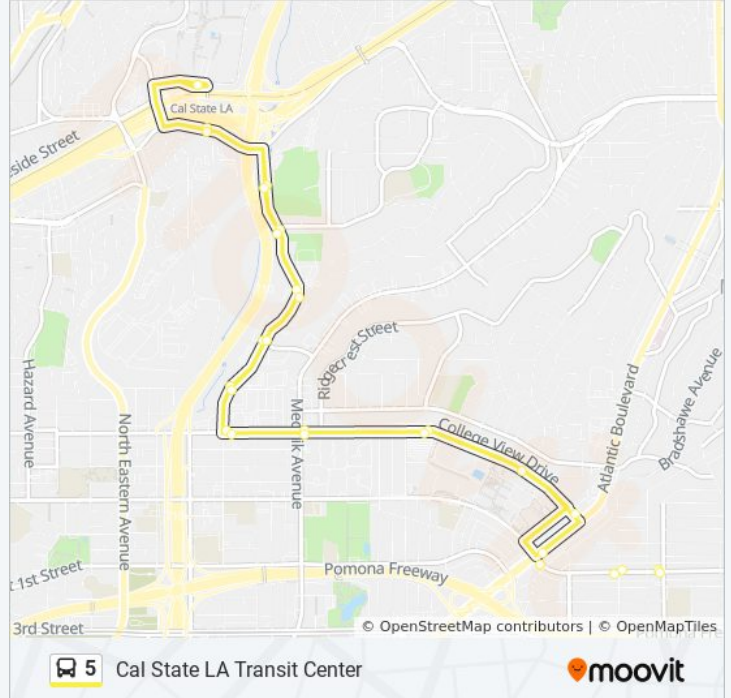

**Direction: Cal State LA Transit Center**  
 35 stops  
[VIEW LINE SCHEDULE](#)

- Cal State LA Transit Center
- Ramona / Centre Plaza
- Corporate Center Drive and Baby Doe
- Corporate Center Drive and Casuda Canyon Drive
- Corporate Center Drive (900)
- Corporate Center Drive and Davidson Drive
- Corporate Center Drive and Corporate Place
- Floral Drive and Corporate Center Drive
- Floral Drive and Monterey Pass Road
- W Floral Drive and Hillside Street
- W Floral Drive and Crest Vista Drive
- Riggin/Atlantic
- W Riggin Street and S Bradshaw Avenue
- W Riggin Street and Findlay Avenue
- W Riggin Street and Garfield Avenue S
- E Riggin Street and Wilcox Avenue
- Atlas Avenue and Saturn Street
- Saturn Street (1980)
- Potrero Grande Drive and Saturn Street
- E Riggin Street and Wilcox Avenue
- W Riggin Street and Garfield Avenue S

### 5 bus Info

**Direction:** Cal State LA Transit Center  
**Stops:** 35  
**Trip Duration:** 30 min  
**Line Summary:**

W Riggin Street and Findlay Avenue

W Riggin Street and S Bradshaw Avenue

Atlantic & Riggin WB

Floral/Atlantic

W Floral Drive and Hillside Street

Floral Drive and Monterey Pass Road

Floral / Corporate Center

Corporate Center Drive and Corporate Place

Corporate Center Drive and Davidson Drive

Corporate Center Drive (900)

Corporate Center Drive and Casuda Canyon Drive

Corporate Center Drive and Baby Doe

W Ramona Boulevard and Center Plaza Drive

Cal State LA Transit Center

5 bus time schedules and route maps are available in an offline PDF at [moovitapp.com](https://moovitapp.com). Use the [Moovit App](#) to see live bus times, train schedule or subway schedule, and step-by-step directions for all public transit in Los Angeles.