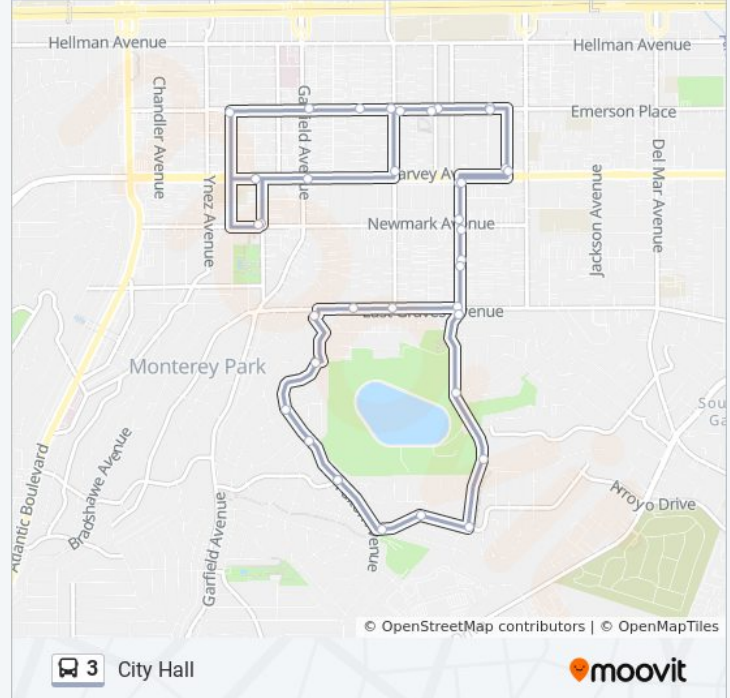

Direction: City Hall

37 stops

[VIEW LINE SCHEDULE](#)

- City Hall
- Garvey Avenue and S Ramona Avenue
- E Garvey Avenue and S Garfield Avenue
- N Alhambra Avenue and E Garvey Avenue
- Emerson/Alhambra
- E Emerson Avenue and N Rural Drive
- E Emerson Avenue and Florence Avenue
- Elizabeth Avenue and E Garvey Avenue
- E Garvey Avenue and S Orange Avenue
- S Orange Avenue and E Newmark Avenue
- 415 S Orange Avenue
- Orange/Graves
- E Graves Avenue and S Alhambra
- E Graves Avenue and Russell Avenue
- S Lincoln Avenue and Kempton Avenue
- Fulton Avenue and Kempton Avenue (835)
- Fulton Avenue and Wilcox Avenue
- Fulton Avenue and Kempton Avenue (1495)
- Fulton Avenue and Keller Street
- Fulton/Ackley
- Ackley Street and Harrison Road
- S Orange Avenue and Ackley Street

3 bus Info

Direction: City Hall

Stops: 37

Trip Duration: 40 min

Line Summary:

S Orange Avenue and Pepper Street

S Orange Avenue and Metro Drive

Orange/Graves

414 S Orange Avenue

S Orange Avenue and E Newmark Avenue

S Orange Avenue and E Garvey Avenue

Elizabeth Avenue and E Garvey Avenue

E Emerson Avenue and Florence Avenue

Emerson/Rural

E Emerson Avenue and N Alhambra Avenue

E Emerson Avenue and N Nicholson Avenue

E Emerson Avenue and N Garfield Avenue

N MC Pherrin Avenue and W Emerson Avenue

Garvey Avenue and S Ramona Avenue

City Hall

3 bus time schedules and route maps are available in an offline PDF at moovitapp.com. Use the [Moovit App](#) to see live bus times, train schedule or subway schedule, and step-by-step directions for all public transit in Los Angeles.